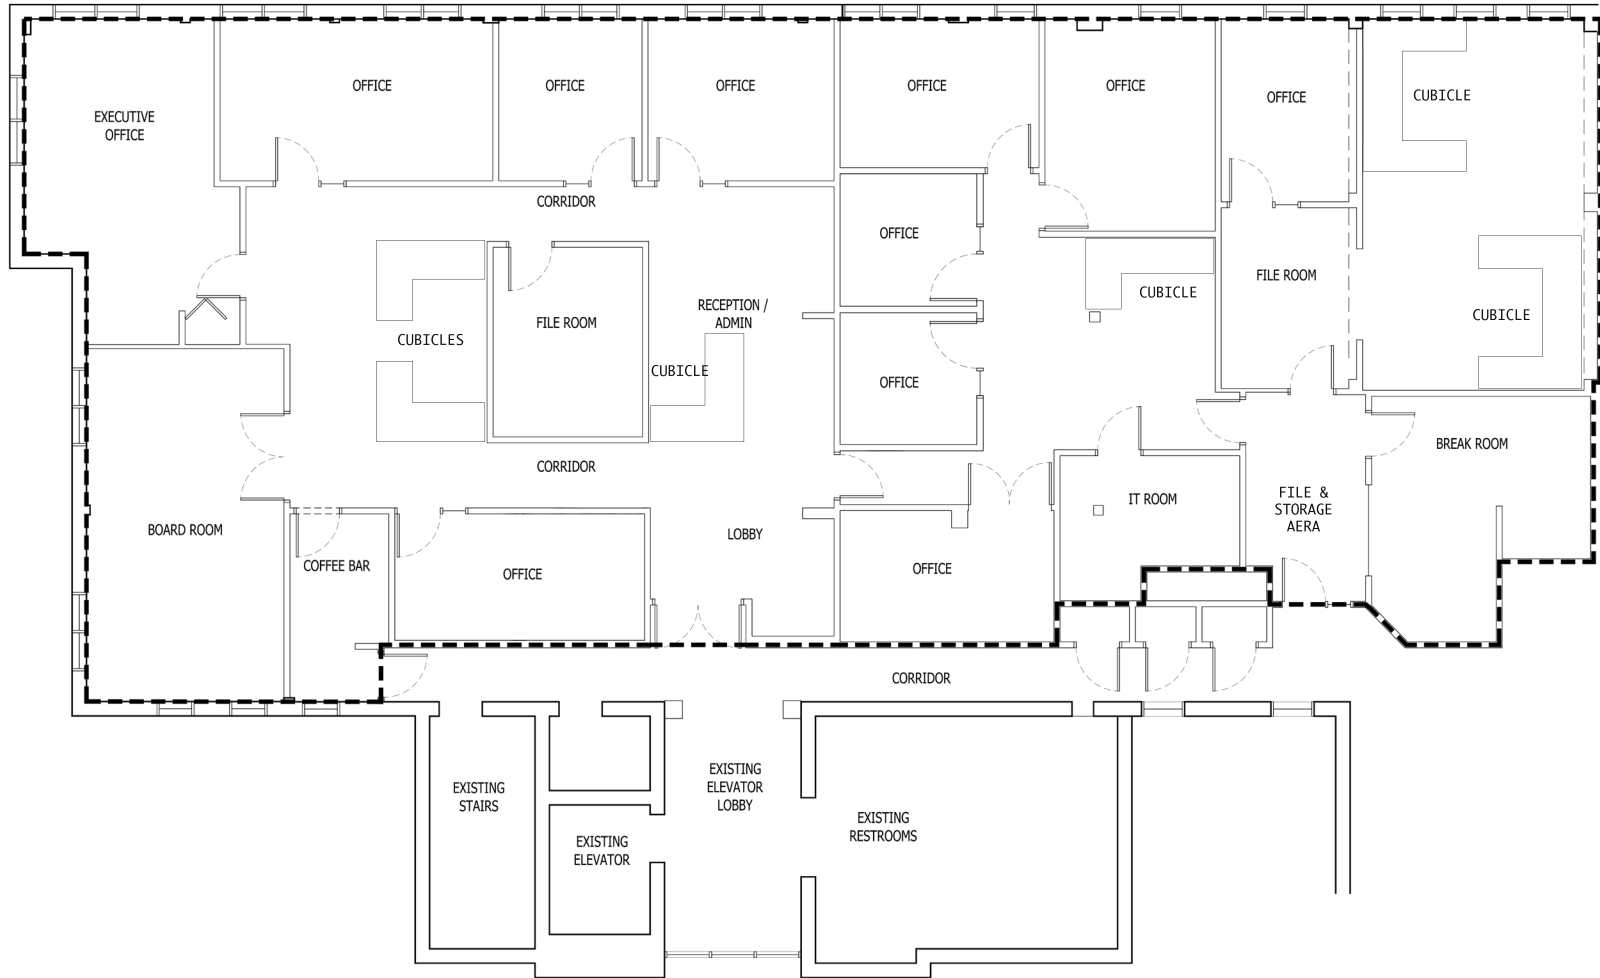

SUITE 200: 5,362 RSF

SPACE AVAILABLE

100 2ND AVENUE N
St. Petersburg, FL 33701

No warranty or representation, expressed or implied, is made to the accuracy of information contained herein, and same is submitted subject to errors, change of price, rental or other conditions, withdrawal without notice, and to any special listing conditions imposed by our principals. PLANS NOT TO SCALE