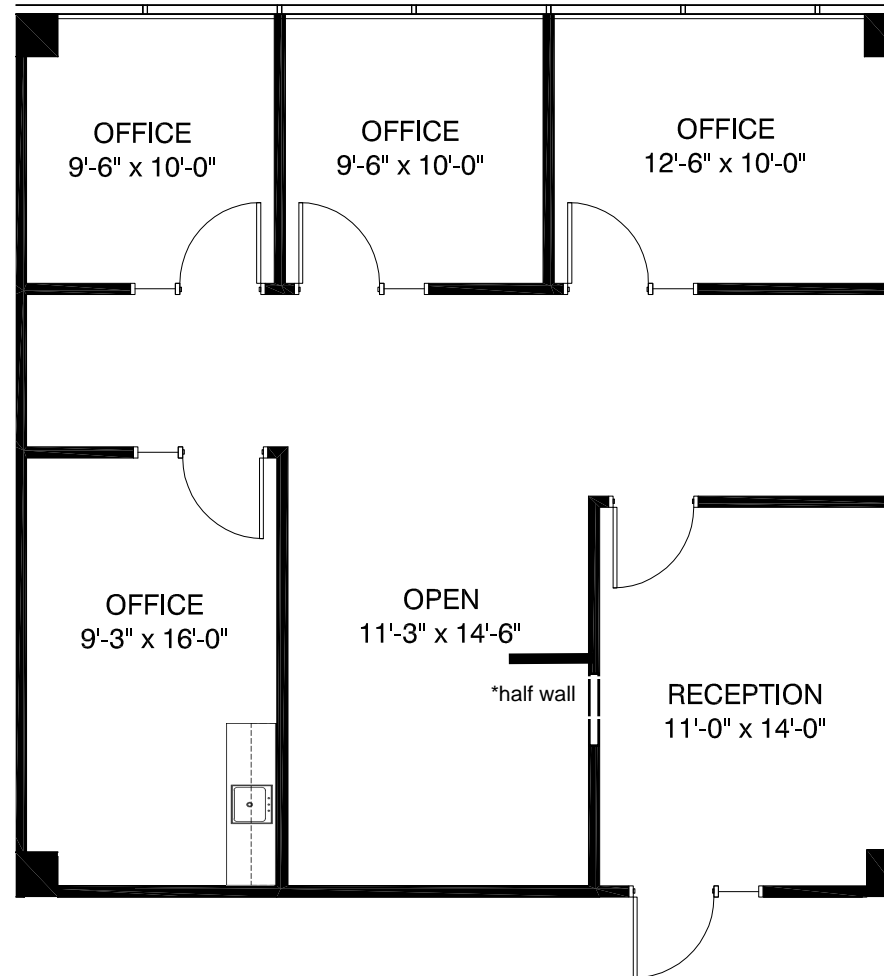

KEYPLAN - 3RD FLOOR

LEASING CONTACT:
SAM DAVIS
214-684-7197
sdavis@txreproperties.com
MATTHEW CHENEY
214-893-6671
mcheney@txreproperties.com

CENTRE AT BROOKHOLLOW

2261 Brookhollow Plaza Drive
Arlington, TX 76006

SUITE 303

1,346 RSF