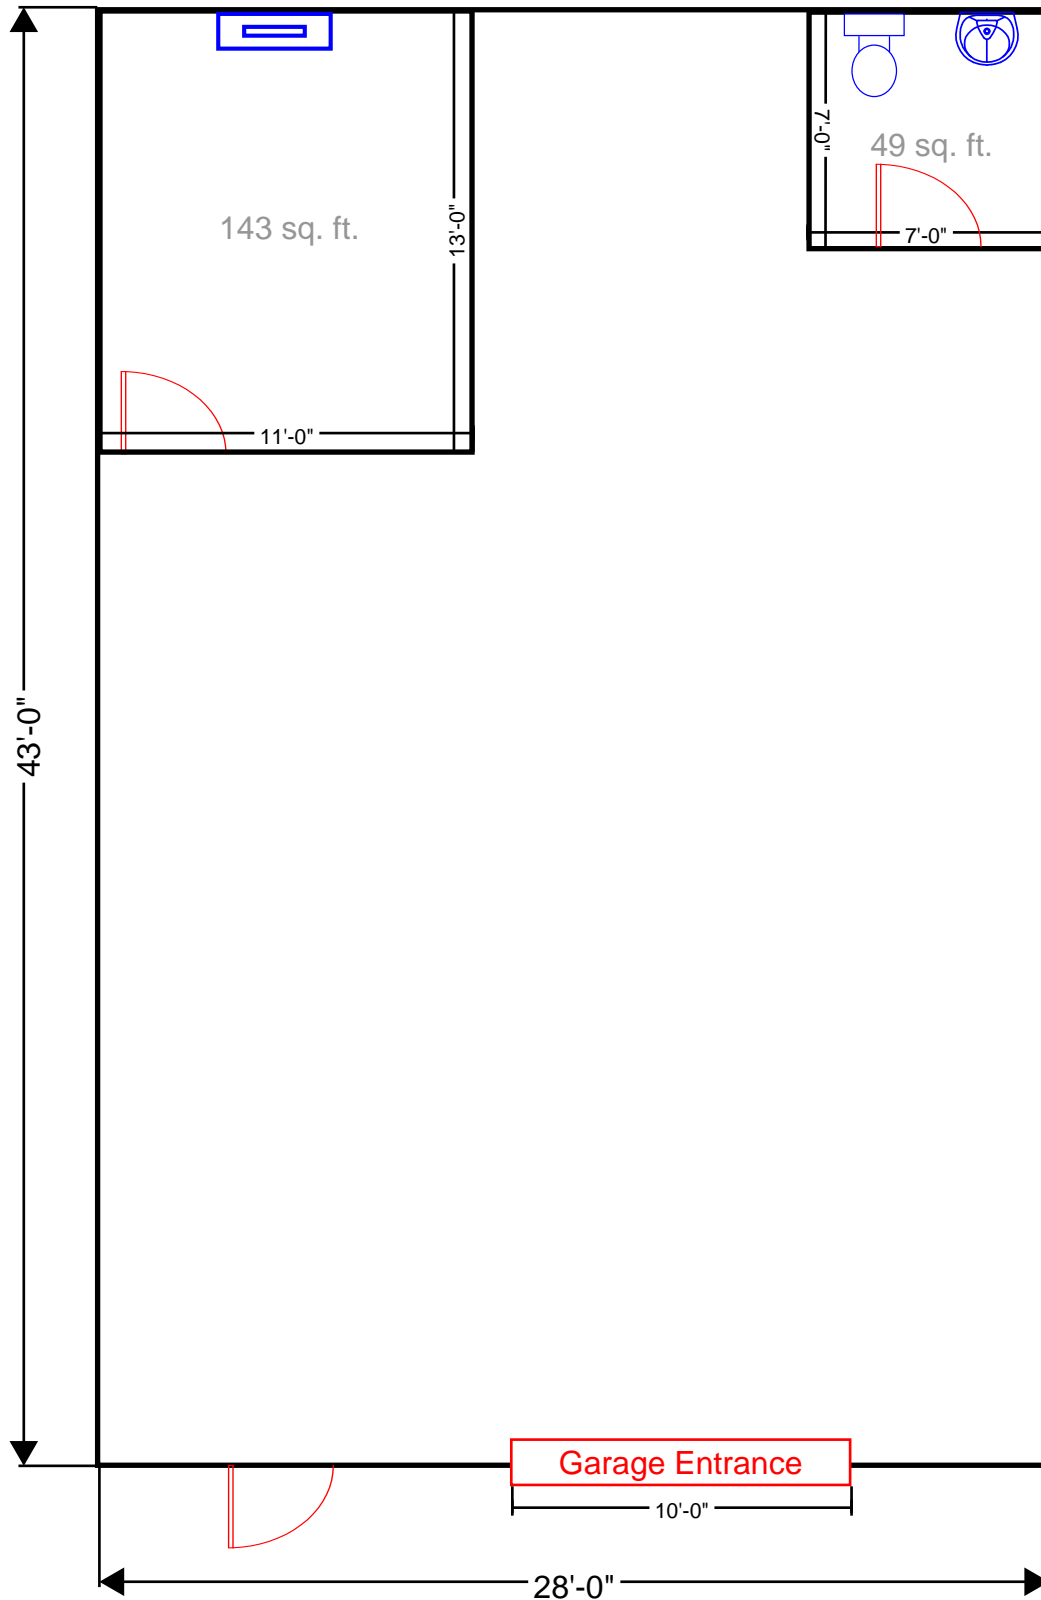

**WACO FLEX SPACE**

THE SMALL BUSINESS WORK SPACE

**210 - 212 Stanfield Rd, Waco, TX**  
**1,204 sq ft (Length: 43' by Width: 28')**  
**Floor Plan #1**

**WACO FLEX SPACE**

THE SMALL BUSINESS WORK SPACE

**210 - 212 Stanfield Rd, Waco, TX**  
**1,204 sq ft (Length: 43' by Width: 28')**  
**Floor Plan #2**

**WACO FLEX SPACE**

THE SMALL BUSINESS WORK SPACE

**210 - 212 Stanfield Rd, Waco, TX**  
**1,204 sq ft (Length: 43' by Width: 28')**  
**Floor Plan #3**