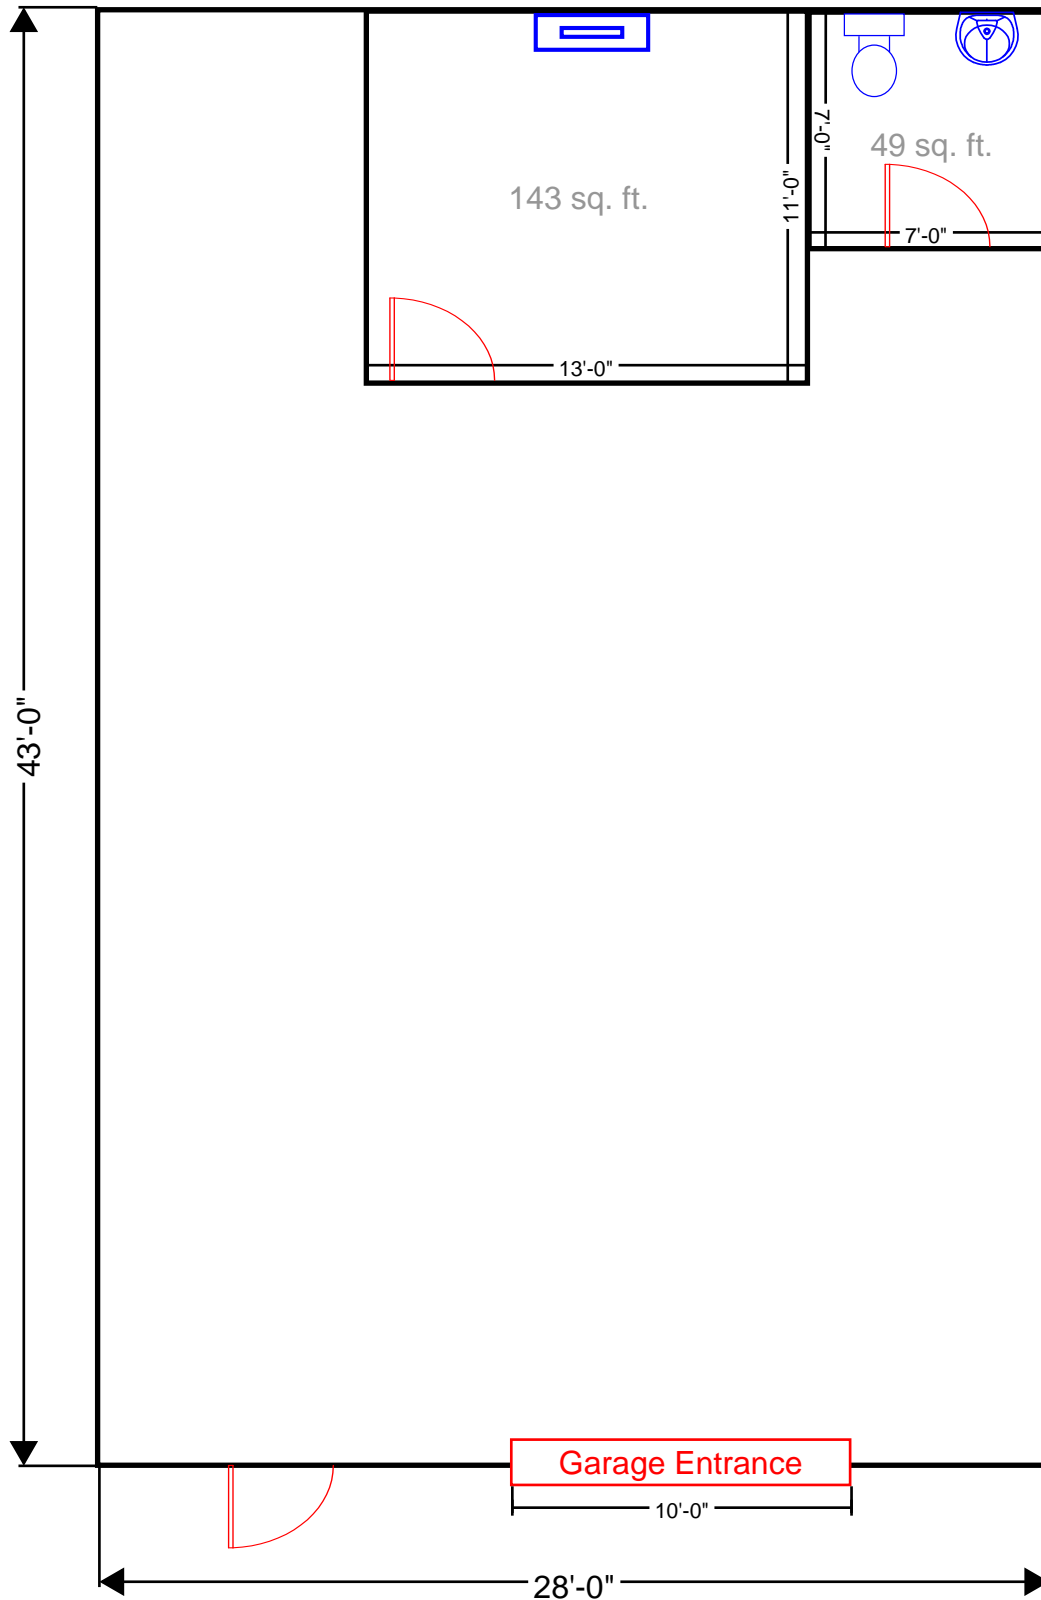

**WACO FLEX SPACE**

THE SMALL BUSINESS WORK SPACE

**210 - 212 Stanfield Rd, Waco, TX**  
**1,204 sq ft (Length: 43' by Width: 28')**  
**Floor Plan #1**

**WACO FLEX SPACE**

THE SMALL BUSINESS WORK SPACE

**210 - 212 Stanfield Rd, Waco, TX**  
**1,204 sq ft (Length: 43' by Width: 28')**  
**Floor Plan #2**

**WACO FLEX SPACE**

THE SMALL BUSINESS WORK SPACE

**210 - 212 Stanfield Rd, Waco, TX**  
**1,204 sq ft (Length: 43' by Width: 28')**  
**Floor Plan #3**