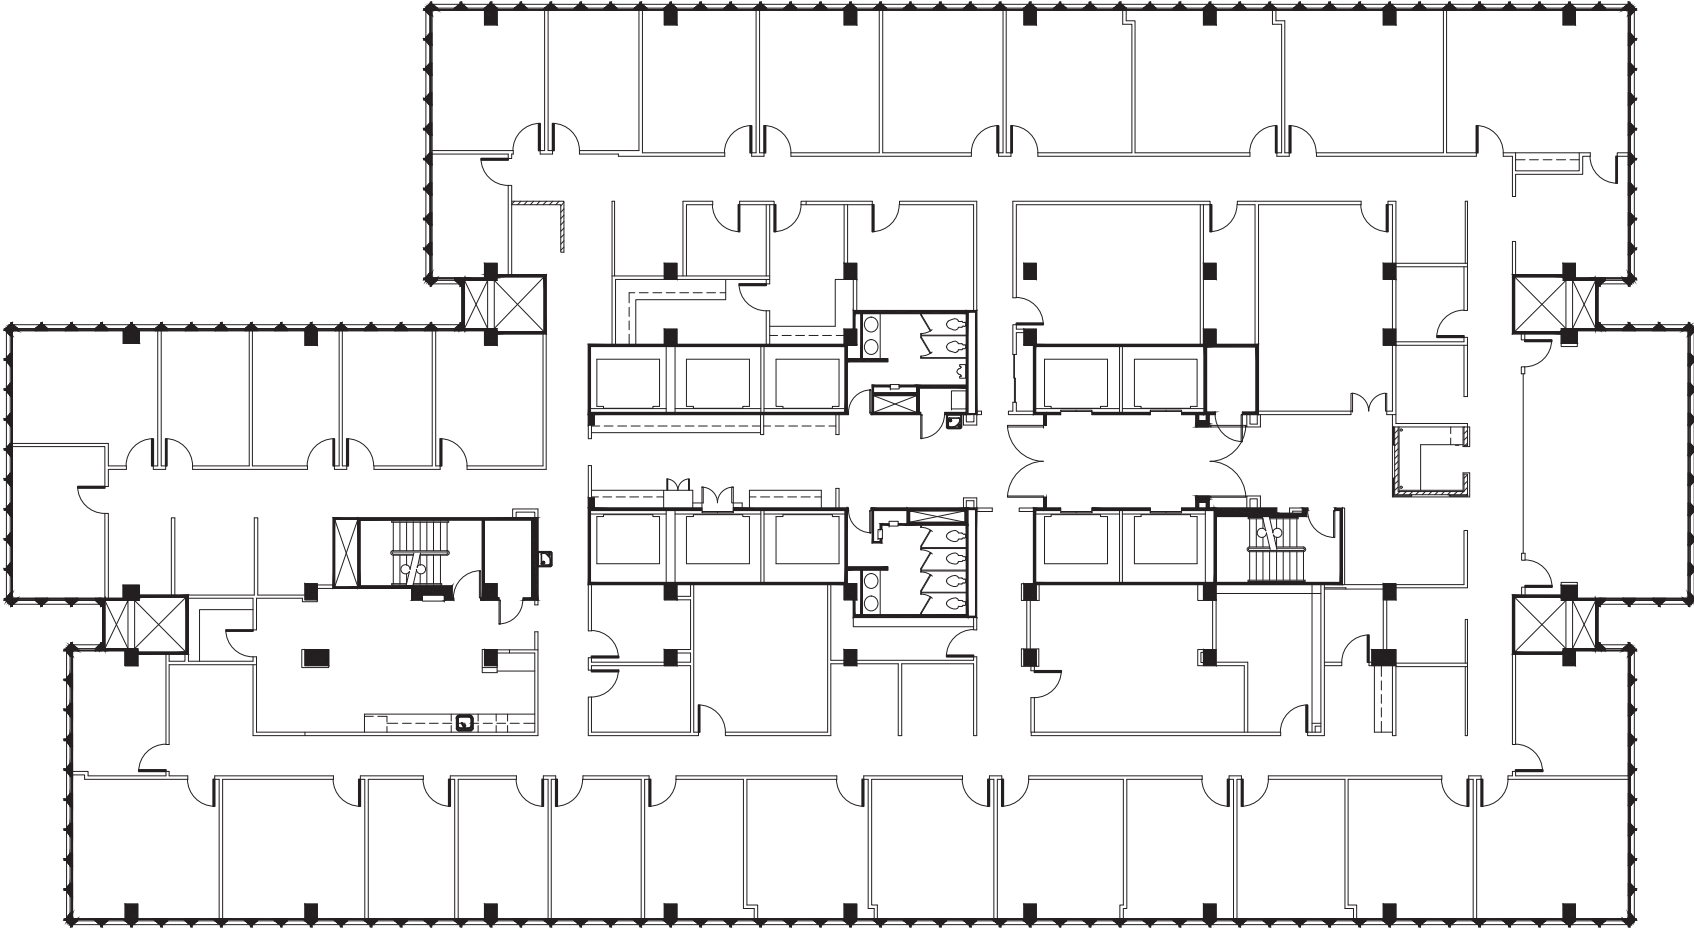

TOWER 229, SUITE 800

15,571 RSF

PEACHTREE
CENTER