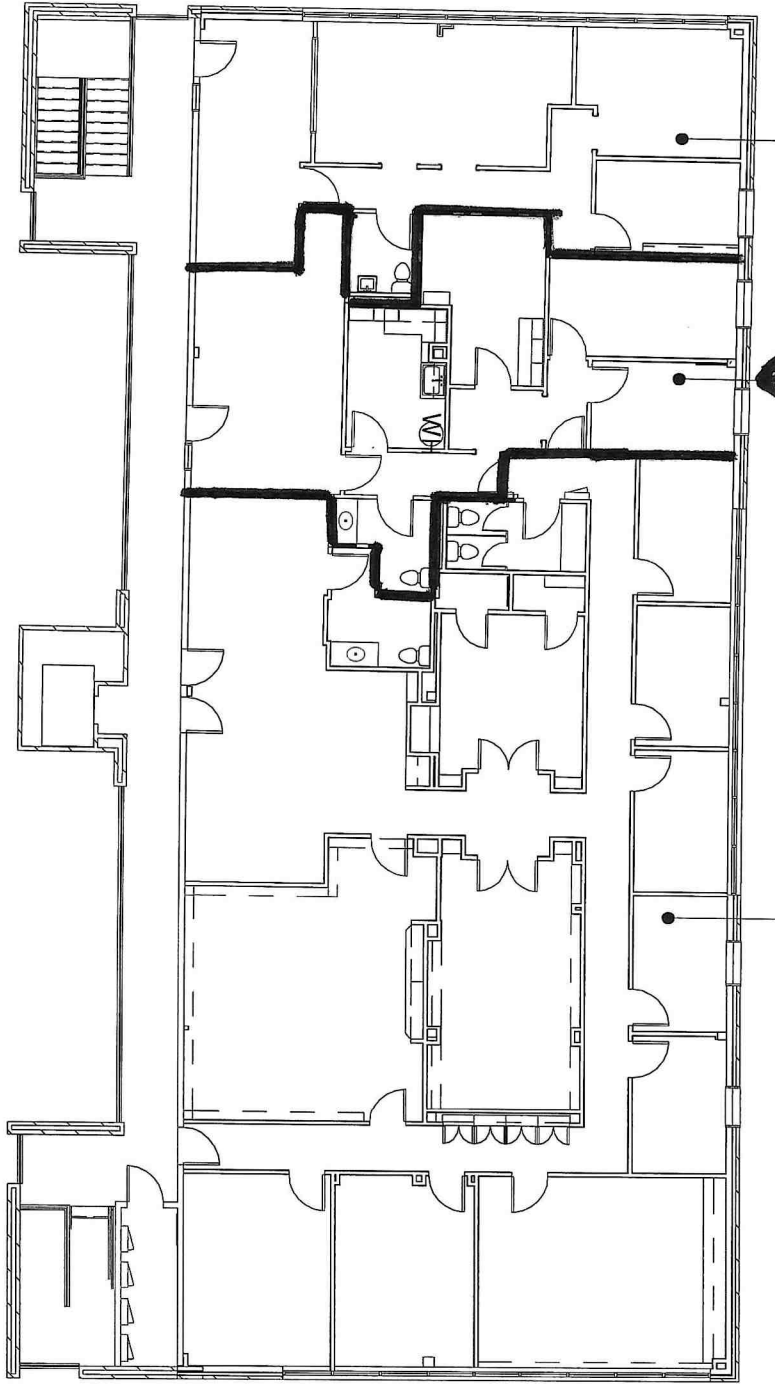

325 HAMMOND DRIVE
ATLANTA, GA 30328

3RD FLOOR

SUITE 304
889 USF
1,039 RSF

SUITE 303 B
926 USF
1,082 RSF

SUITE 303
3,338 USF
3,901 RSF

HUGHES TURNER PHILLIPS
ARCHITECTURE | INTERIOR DESIGN | SPACE PLANNING

Information contained herein has been provided to broker by owner or from other sources. We have no reason to doubt its accuracy, but we do not guarantee it. Broker disclaims all expressed or implied responsibilities for emissions, errors, environmental conditions of soil / structure, operating systems, the roof, price and compliances with applicable laws. Suitability for intended use or any other matter is the responsibility of the purchaser or tenant. Prospective purchasers or tenants agree to independently obtain and analyze all material information.