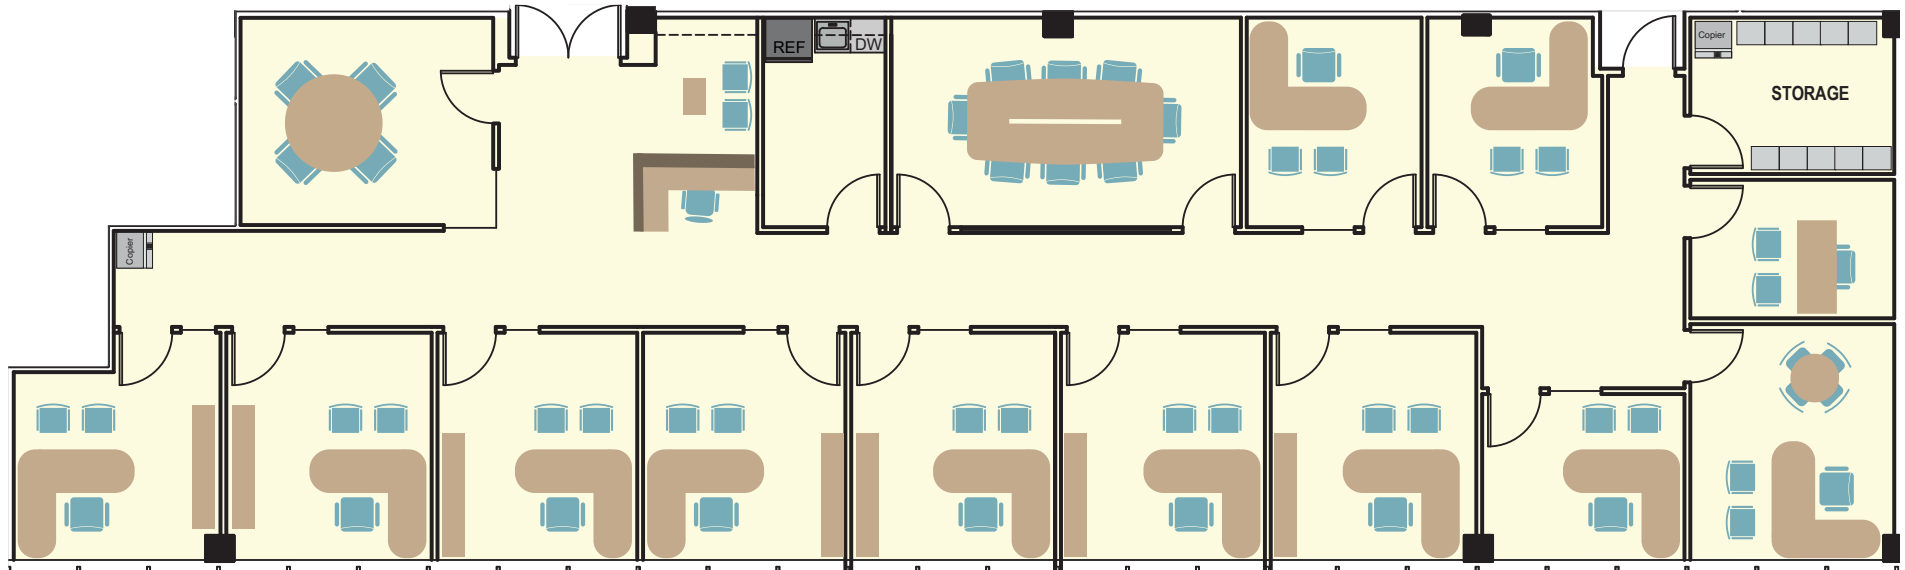

KORE 9250

9250 E Costilla Ave, Greenwood Village, CO 80112

[CLICK HERE TO VIEW VIDEO](#)

PREMISES
PREMISES COMMERCIAL REAL ESTATE LLC
WWW.PREMISESCOMMERCIAL.COM

SUITE 305 - 4,189 SF

For leasing information please contact: