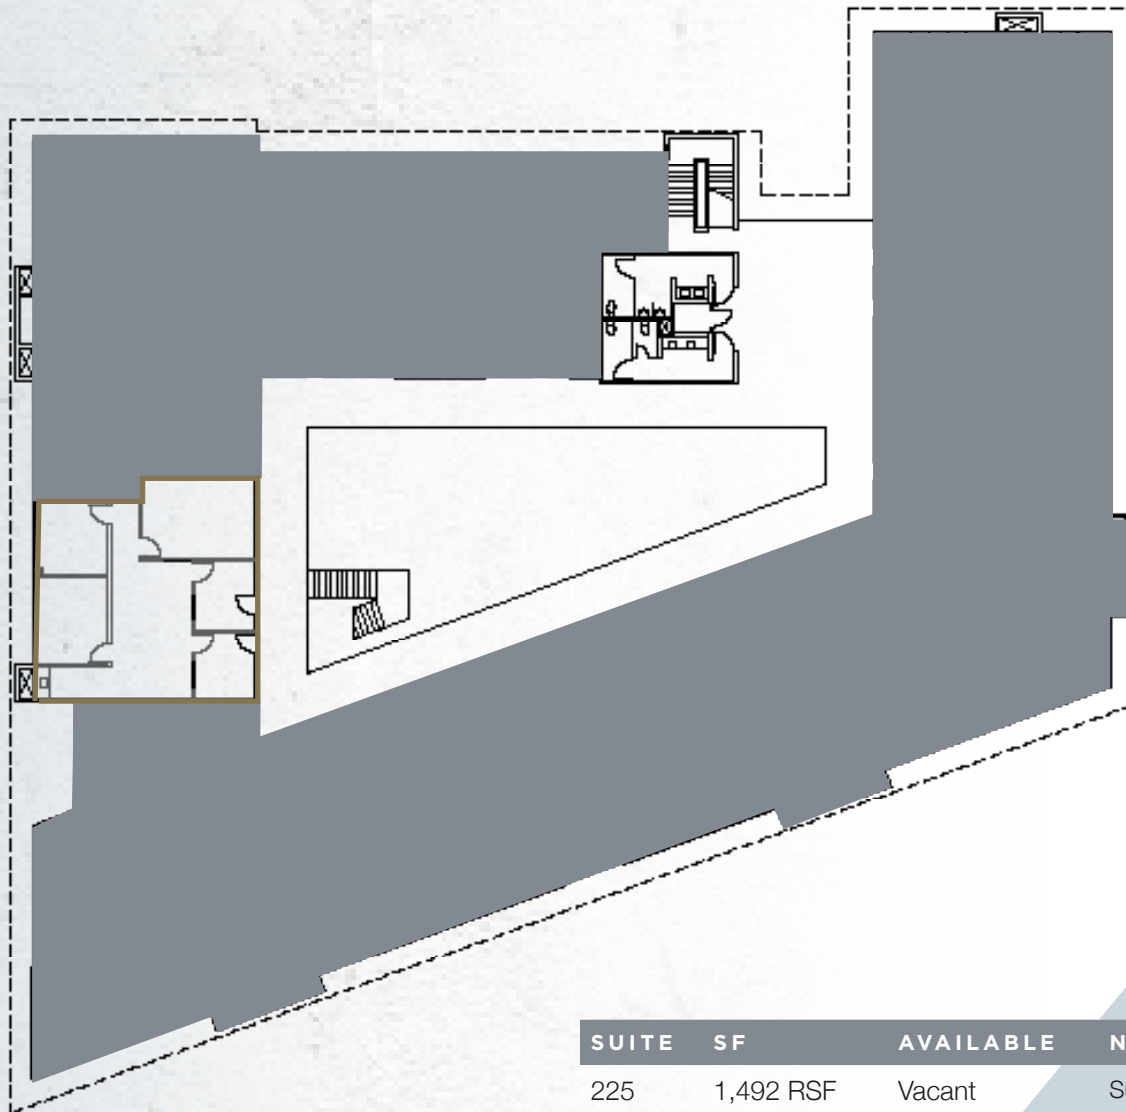

# Suite 225 Floor Plan

801 N.  
PARK  
CENTER  
DRIVE

Suite  
225

SUITE	SF	AVAILABLE	NOTES
-------	----	-----------	-------

225	1,492 RSF	Vacant	Suite offers ample glass lining with 3 offices, conference room, dedicated reception area, open area and kitchenette.
-----	-----------	--------	---