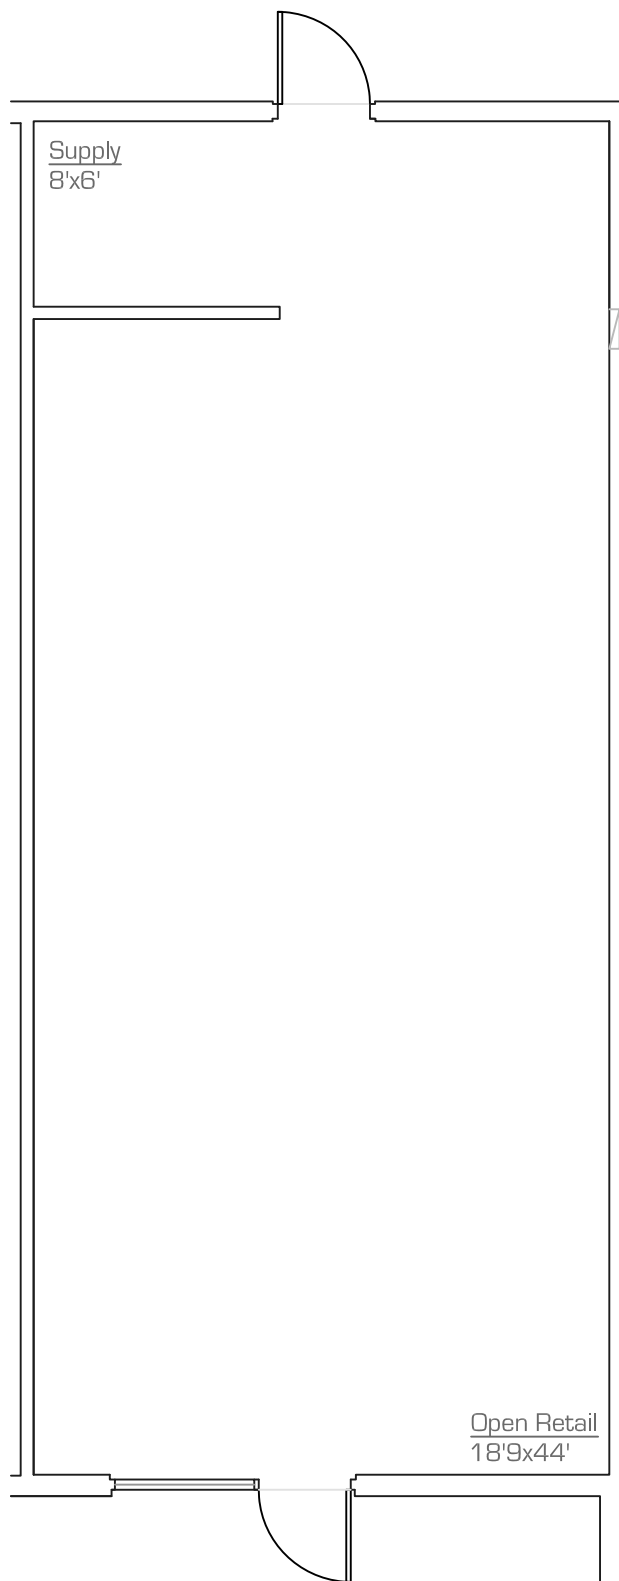

320 West Superstition Boulevard

Apache Junction . Arizona

Suite 115 - 1,100 SF

As-Built

scale: nts

15.June.2017

*All dimensions are approximate at $\pm 3"$

*All information is of general nature

precision**DIMENSIONS**

as-built & design
602. 790. 6412