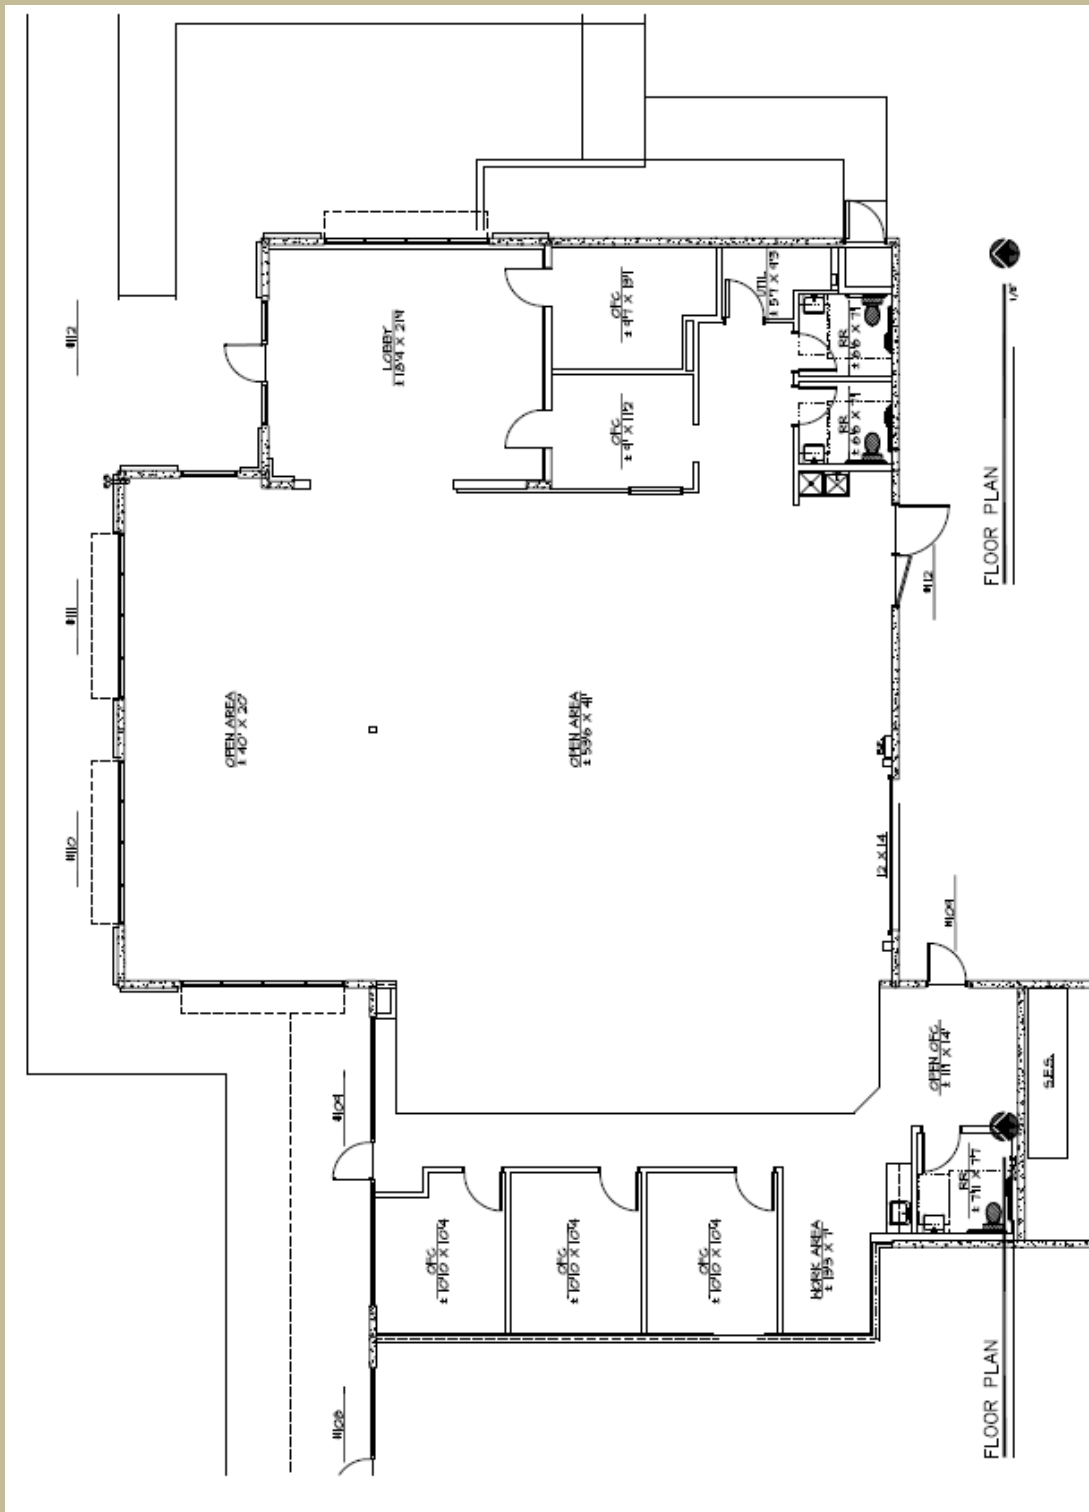

CONTACT:

KATHY HILL
kathy@screaz.com

Cell: 480.453.6308

7641 E. Gray Rd., Suite A2
Scottsdale, AZ 85260

Office: 480.998.5025
Fax: 480.951.2493