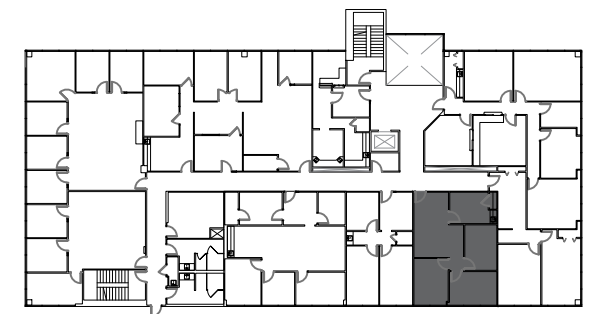

SUITE 230

SCALE: 3/16" = 1'-0"
SHEET SIZE: 11" x 17"

2ND FLOOR

CITY CENTER

1510 N. HAMPTON ROAD | DESOTO, TX 75115

REALSPACE

3990 EAST SIDE AVENUE | DALLAS, TX 75226
(972) 465-8400 MAIN | (972) 767-5122 FAX