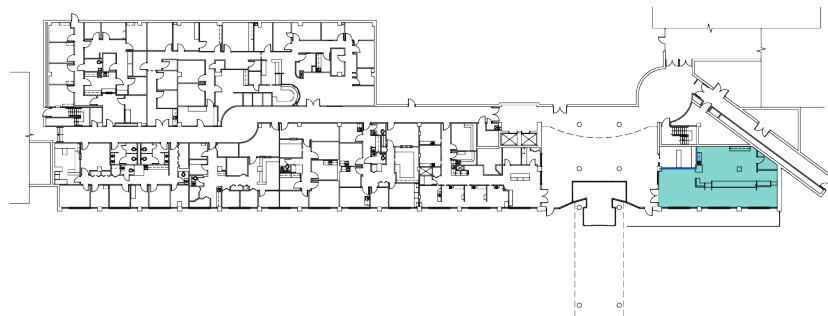

SUITE PLAN

DePaul Professional Office Building

1160 Varnum St NE
Washington DC

SUITE 2 - GroundFloor 1,658 RSF

Main Entrence /Lobby Space

For Leasing Information

Contact Regional Leasing Director
Tyler Miller at (804) 836-4473
Tyler.Miller@Lillibridge.com