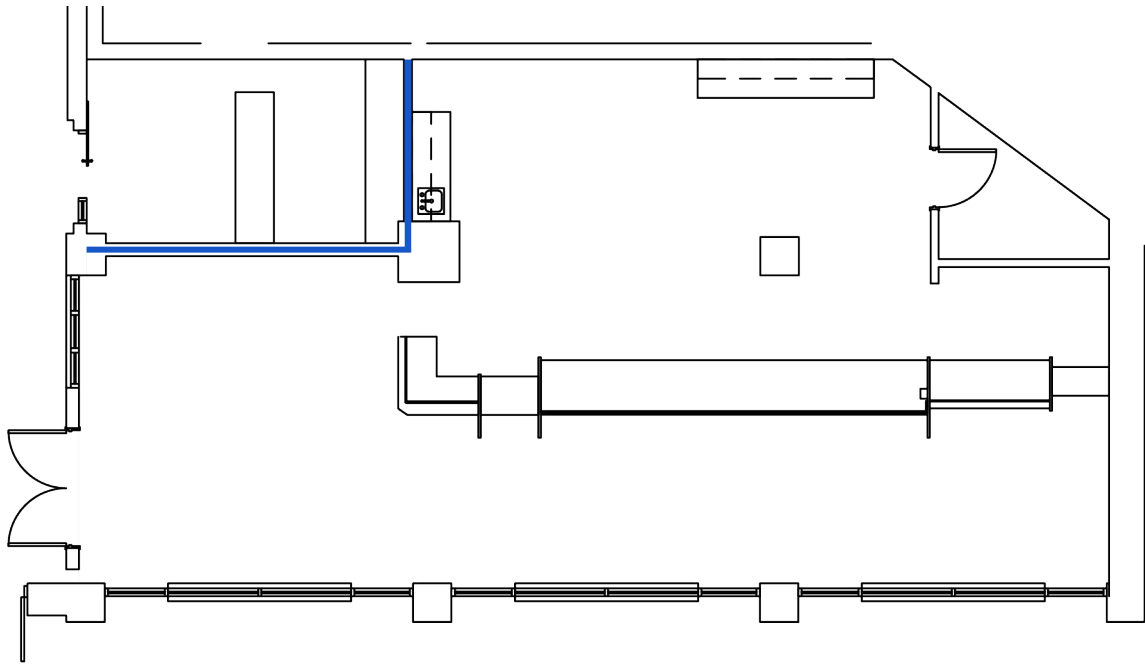

SUITE PLAN

DePaul Professional Office Building

1160 Varnum St NE
Washington DC

SUITE 2 - GroundFloor 1,658 RSF

Main Entrence /Lobby Space

For Leasing Information

Contact Regional Leasing Director
Tyler Miller at (804) 836-4473
Tyler.Miller@Lillibridge.com