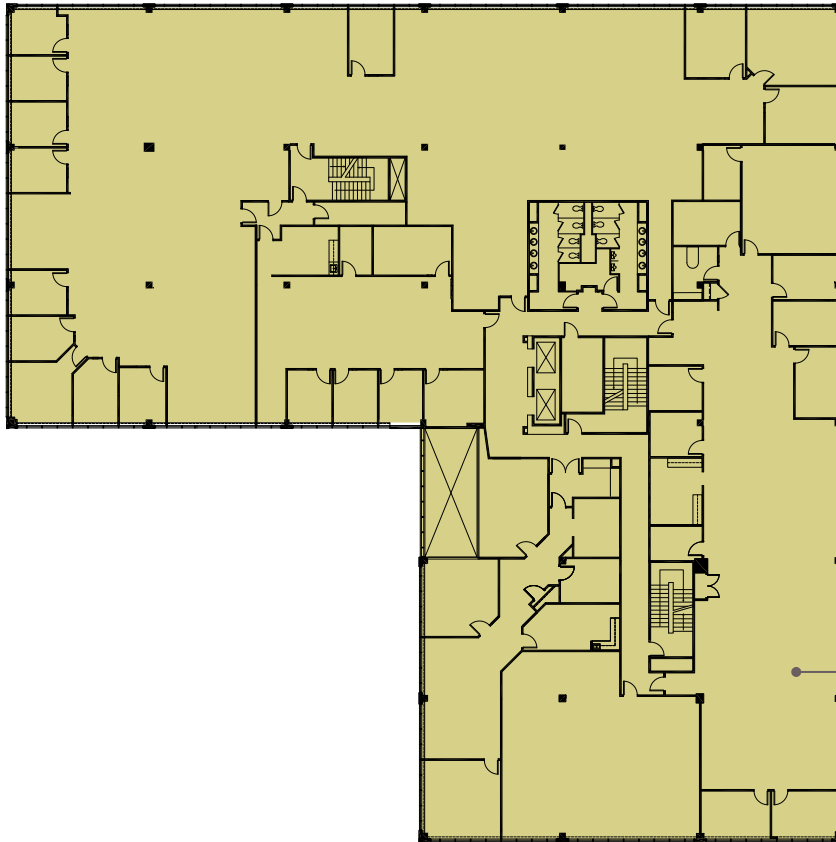

CHESTERBROOK

640

LEE RD

Second Floor Availabilities

Suite 200
26,104 SF

CAMPUS KEY

JLL | Jones Lang LaSalle Brokerage, Inc.
550 Swedesford Road, Suite 260
Wayne, PA 19087

Doug Newbert
610.249.2273
doug.newbert@jll.com