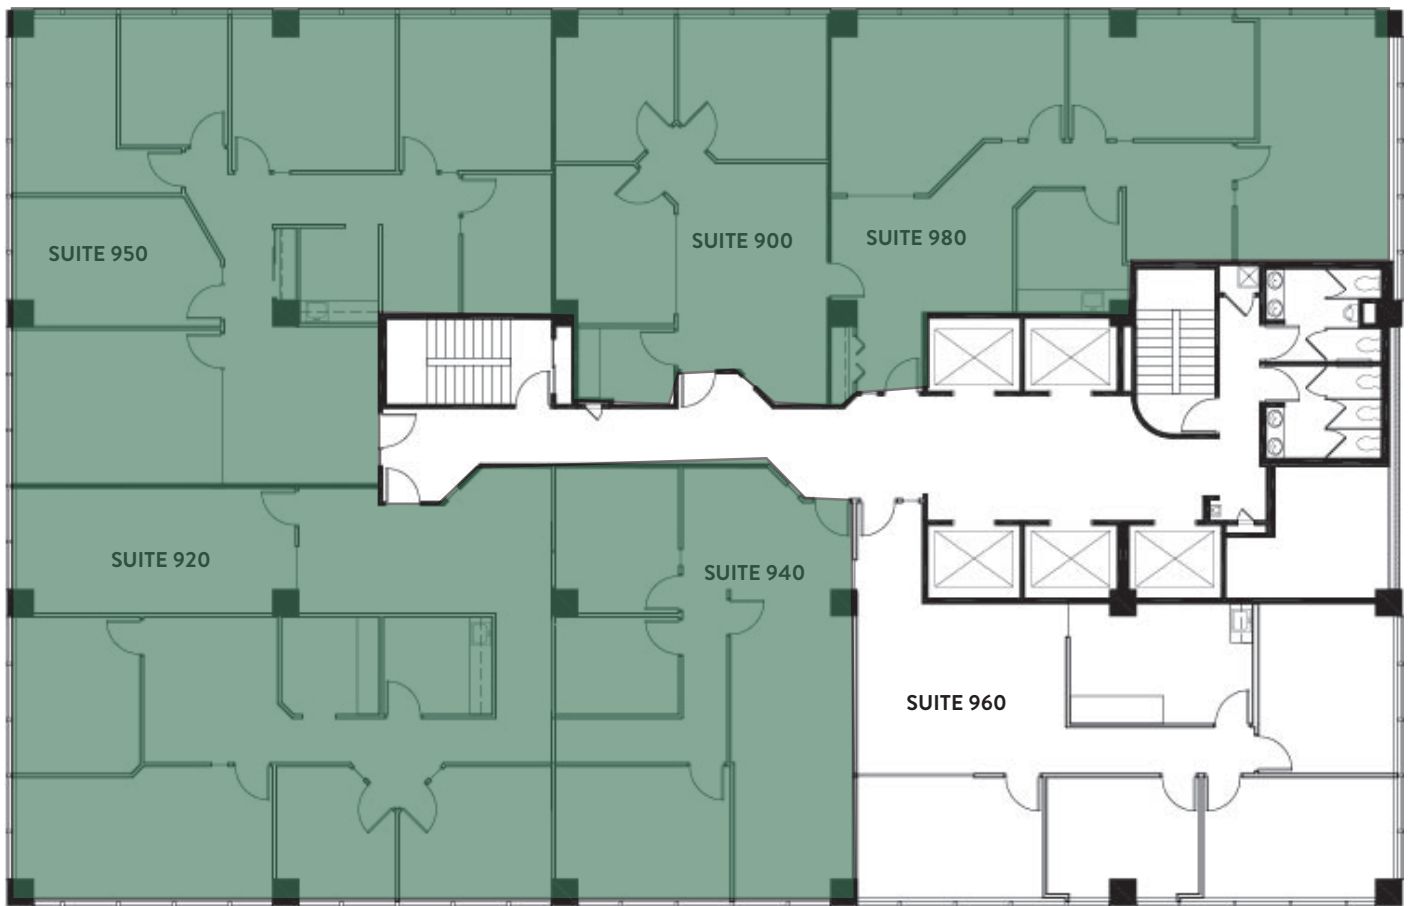

475 SEVENTEENTH STREET

FOR LEASE

SUITE 960 | 1,600 SF

For Leasing Information, Contact:

Peter Thomas

303.324.0677
pthomas@lpc.com

Andrew Piepgras

303.226.8209
apiepgras@lpc.com