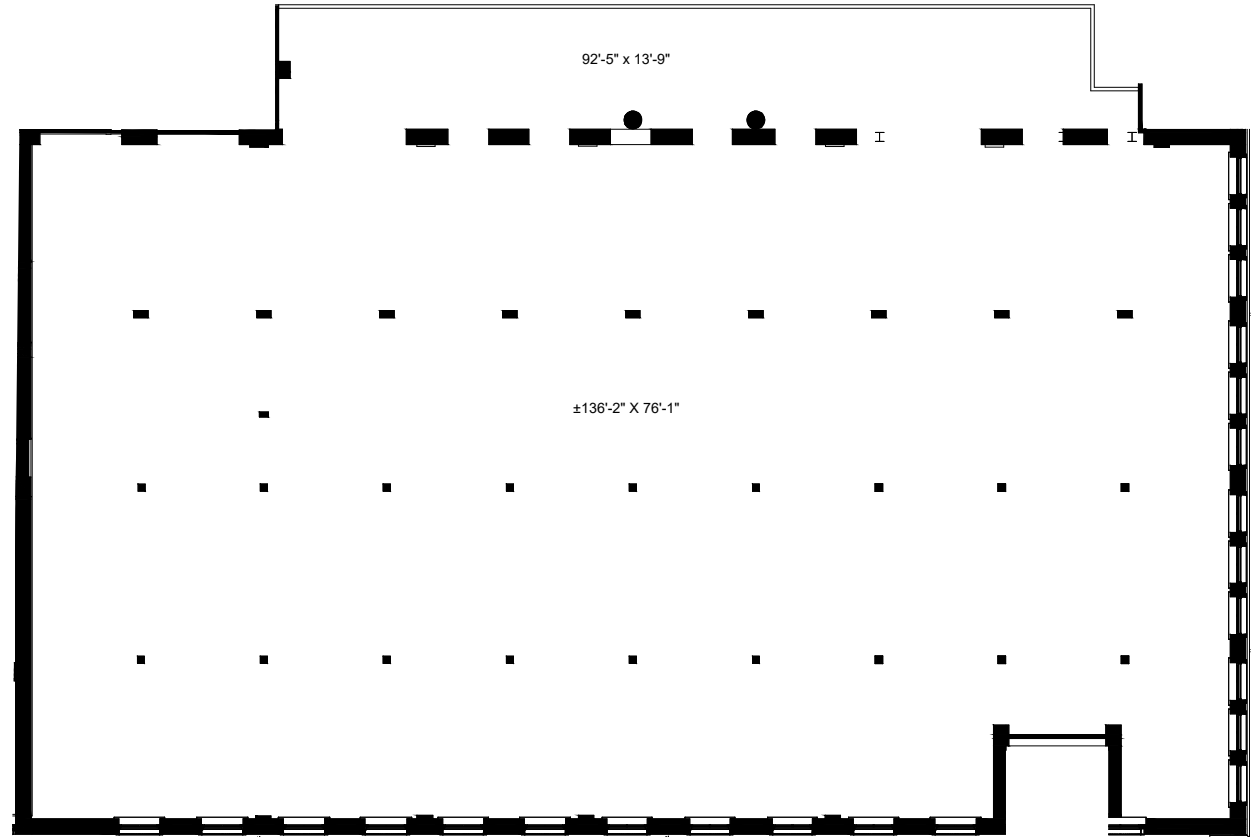

SUITE 210

17,028 RSF

[CLICK HERE FOR VIRTUAL TOUR](#)

601 FACTORY SIX03
DALLAS, TX 75201
FACTORYSIX03.COM

Granite
www.graniteprop.com