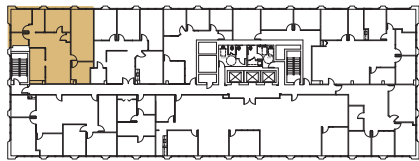

Bovet Office Centre

155 Bovet Rd, San Mateo, CA 94402

BOVET
OFFICE CENTRE

AVAILABILITIES

FLOOR 4 | ±1,742 s.f.

Suite 465

Available now

Floor Plan Key