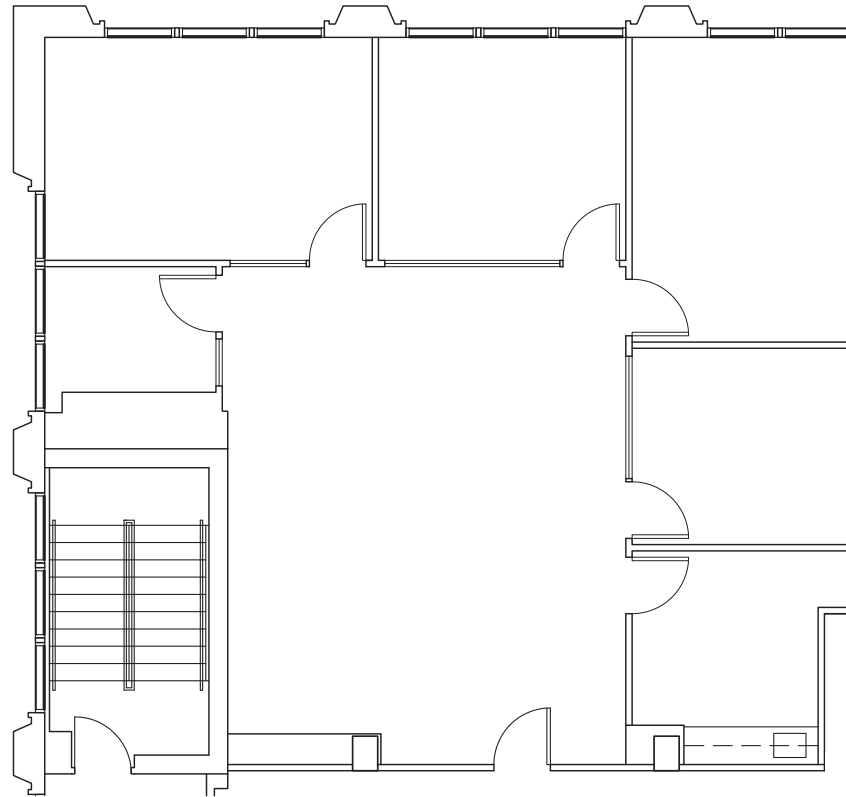

Bovet Office Centre

155 Bovet Rd, San Mateo, CA 94402

BOVET
OFFICE CENTRE

AVAILABILITIES

FLOOR 4 | ±1,742 s.f.

Suite 465

Available now

Floor Plan Key