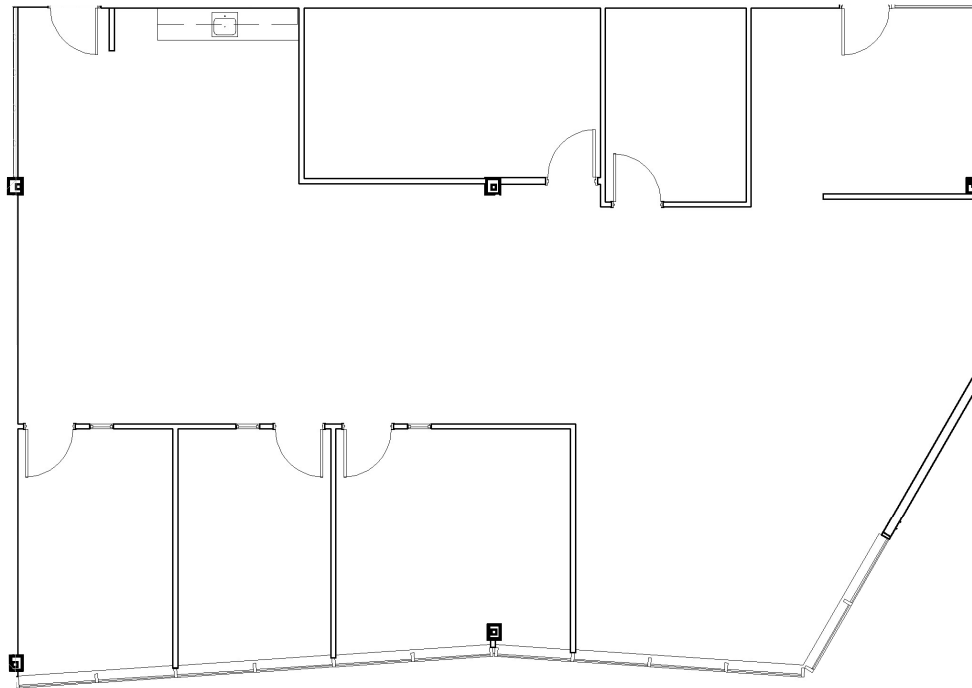

Building I

2333 Waukegan Road

BANNOCKBURN
LAKES

Suite 175 A | 2,864 RSF

Floor 1

Chris Cummins
Managing Director
chris.cummins@jll.com
312 399 6903

Julie Koelzer
Vice President
julie.koelzer@jll.com
847 612 5613