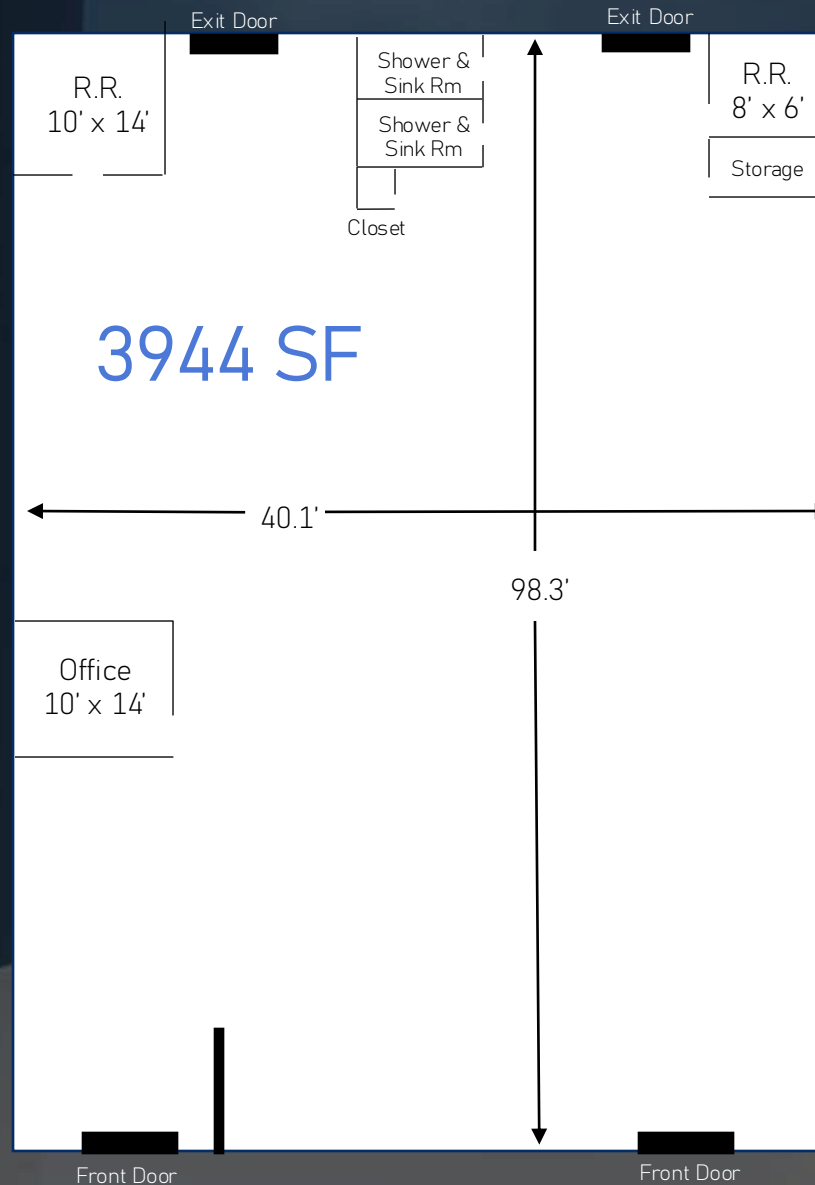

Ste 130

End Cap (Former Anytime Fitness)

Exposed Ceiling (Black)
Flooring

- Some Carpet Tile
- Most Black Mat

Sprinkler - Yes

Restrooms (2)

Shower Room w/Sink (2)

Office (1)

Clear Height

- to Duct 12.7'
- to Joist 15.4'
- to Deck 17.5'

20.7'

Not To Scale