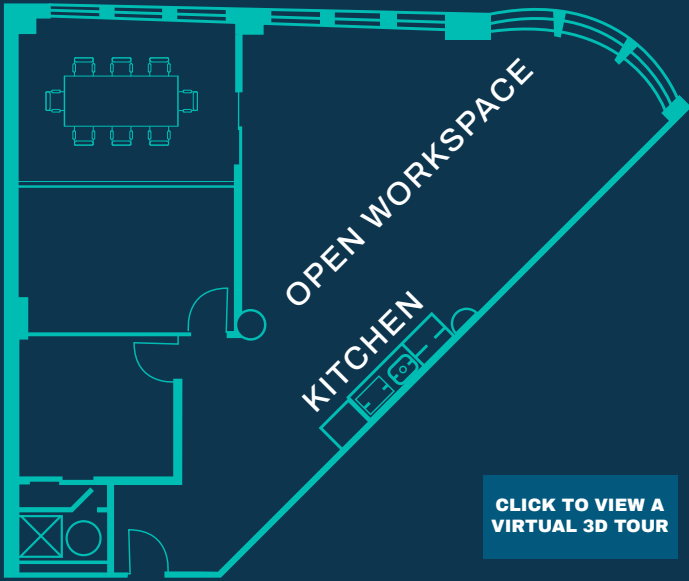

## TEAM SUITE 500A

ACCOMODATES HEADCOUNT OF UP TO 26

[CLICK TO VIEW A VIRTUAL 3D TOUR](#)

1848 SQUARE FEET OF PRIVATE SPACE PLUS 3000+SF OF SHARED WORKSPACE, COWORKING LOUNGE, KITCHEN, PHONE BOOTHS & MORE