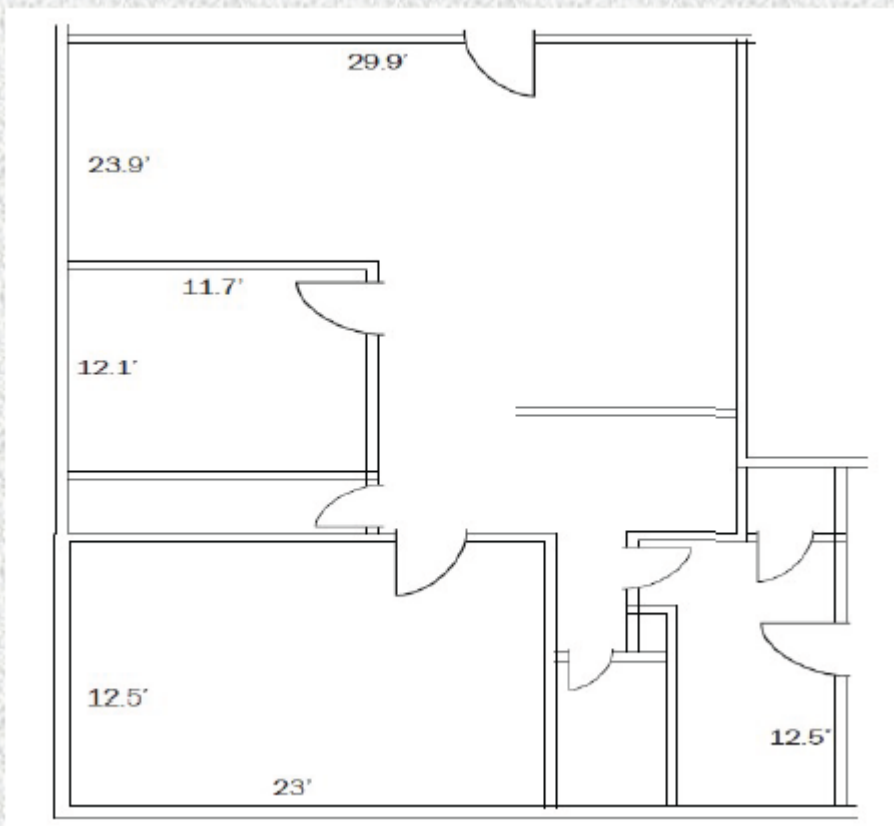

Shadow Mountain Office Center

5840 S. Memorial Drive Tulsa, Oklahoma

TFP

TWENTY FIRST PROPERTIES, INC.

Suite 207
1,513 Sq. Ft.

- 1 Office
- Kitchen
- Reception
- Private Restroom
- Storage
- Open Area

For additional information contact
Paul D. Wilson
at 918-743-4300 or
email paul@tfptulsa.com
www.tfptulsa.com