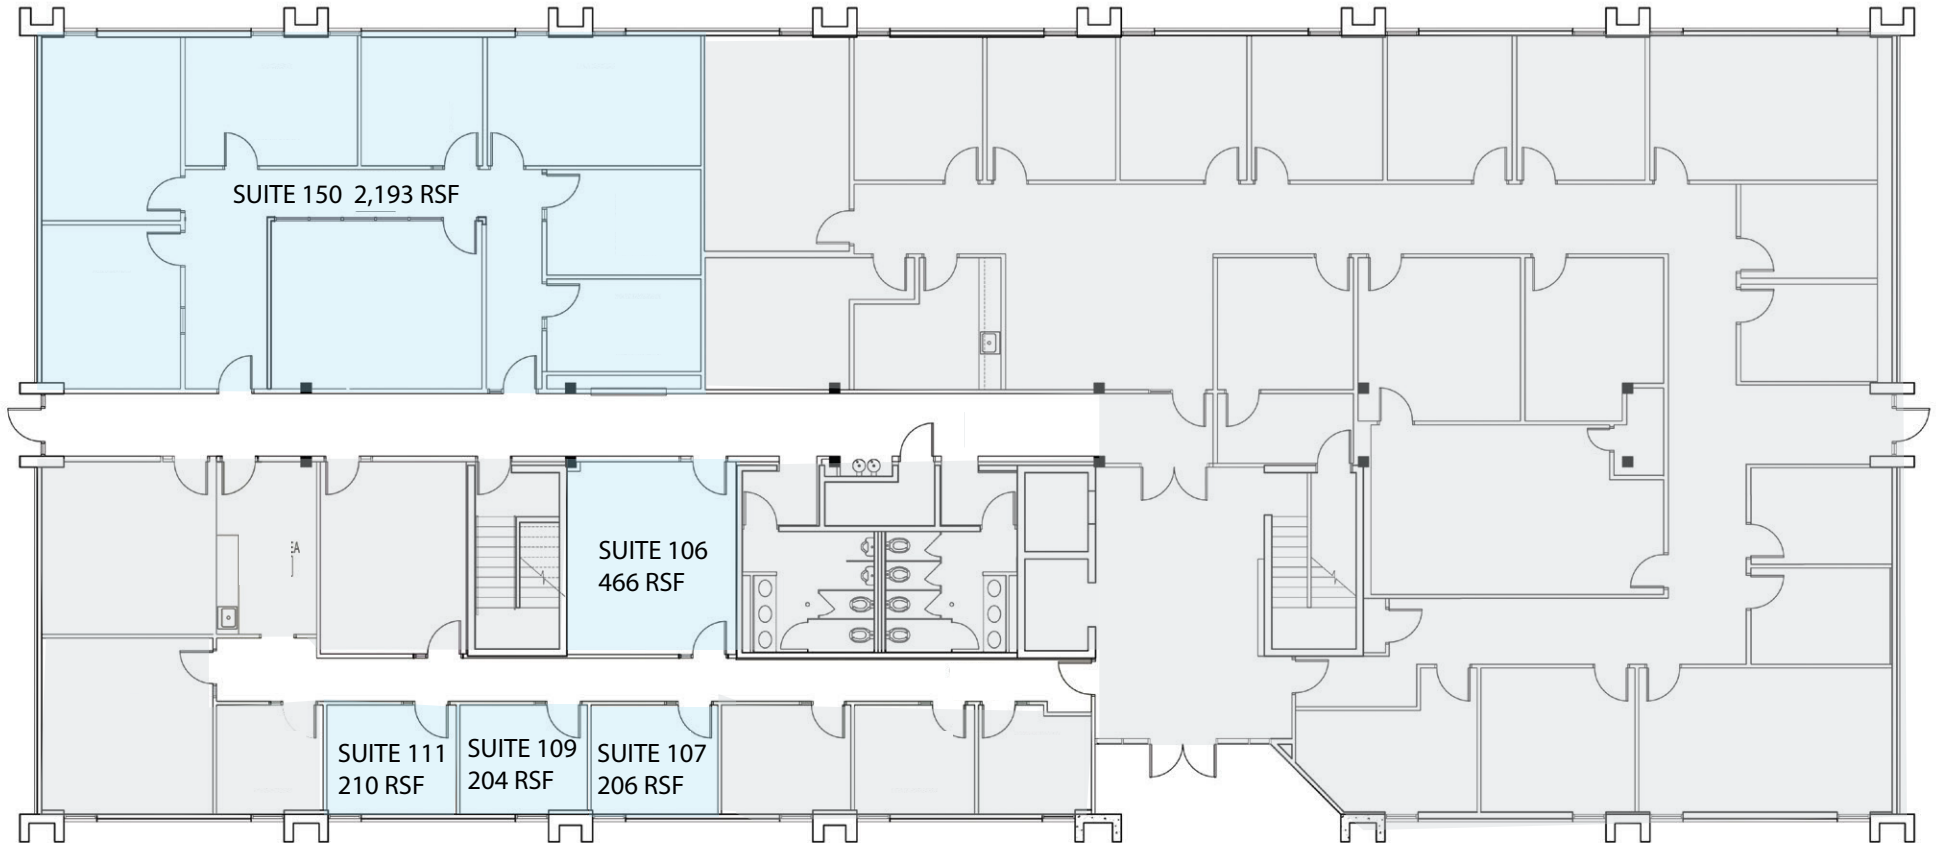

3125 POPLARWOOD COURT

RALEIGH NC 27604

FIRST FLOOR AVAILABILITIES: SUITE 150: 2,193 RSF, SUITE 106: 466 RSF, SUITE 107: 206 RSF
SUITE 109: 204 RSF, SUITE 111: 210 RSF

RACHAEL GASTON

Broker / Leasing Agent