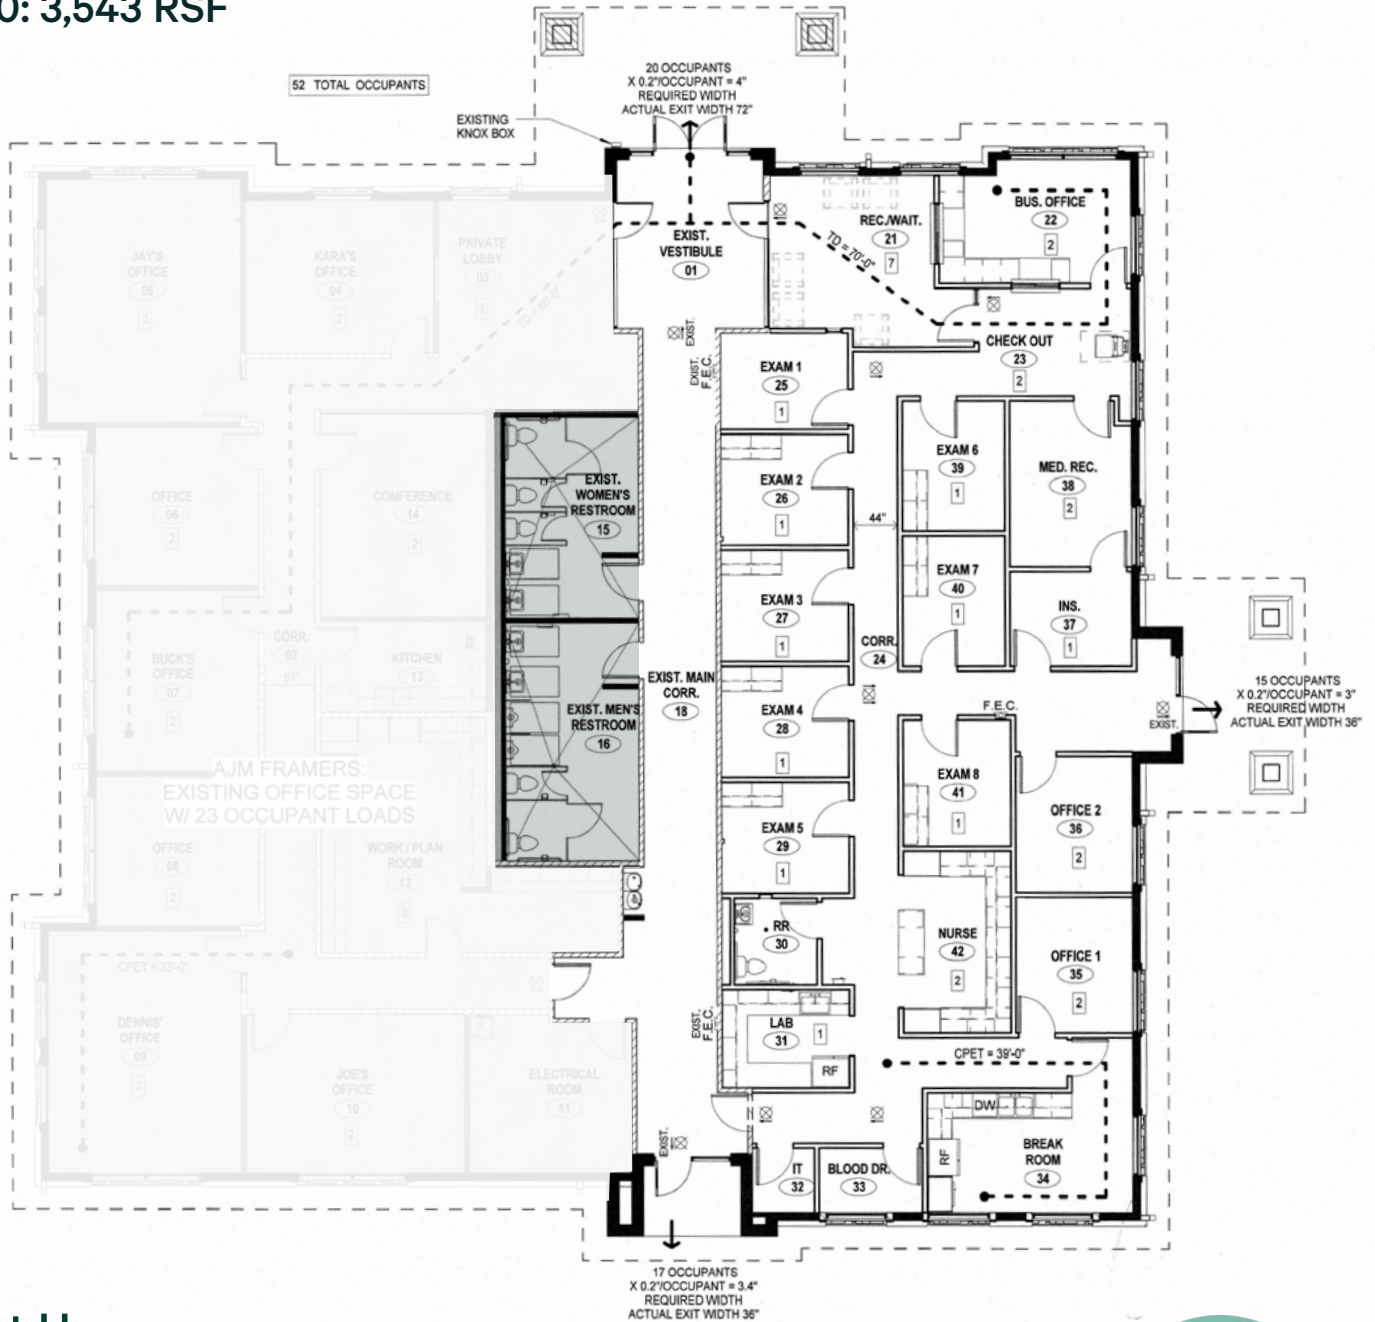

Suite 110: 3,543 RSF

Contact Us

Angela Barber  
Vice President  
+1 832 455 6945  
angela.barber@cbre.com

© 2025 CBRE, Inc. All rights reserved. This information has been obtained from sources believed reliable, but has not been verified for accuracy or completeness. You should conduct a careful, independent investigation of the property and verify all information. Any reliance on this information is solely at your own risk. CBRE and the CBRE logo are service marks of CBRE, Inc. All other marks displayed on this document are the property of their respective owners, and the use of such logos does not imply any affiliation with or endorsement of CBRE. Photos herein are the property of their respective owners. Use of these images without the express written consent of the owner is prohibited.