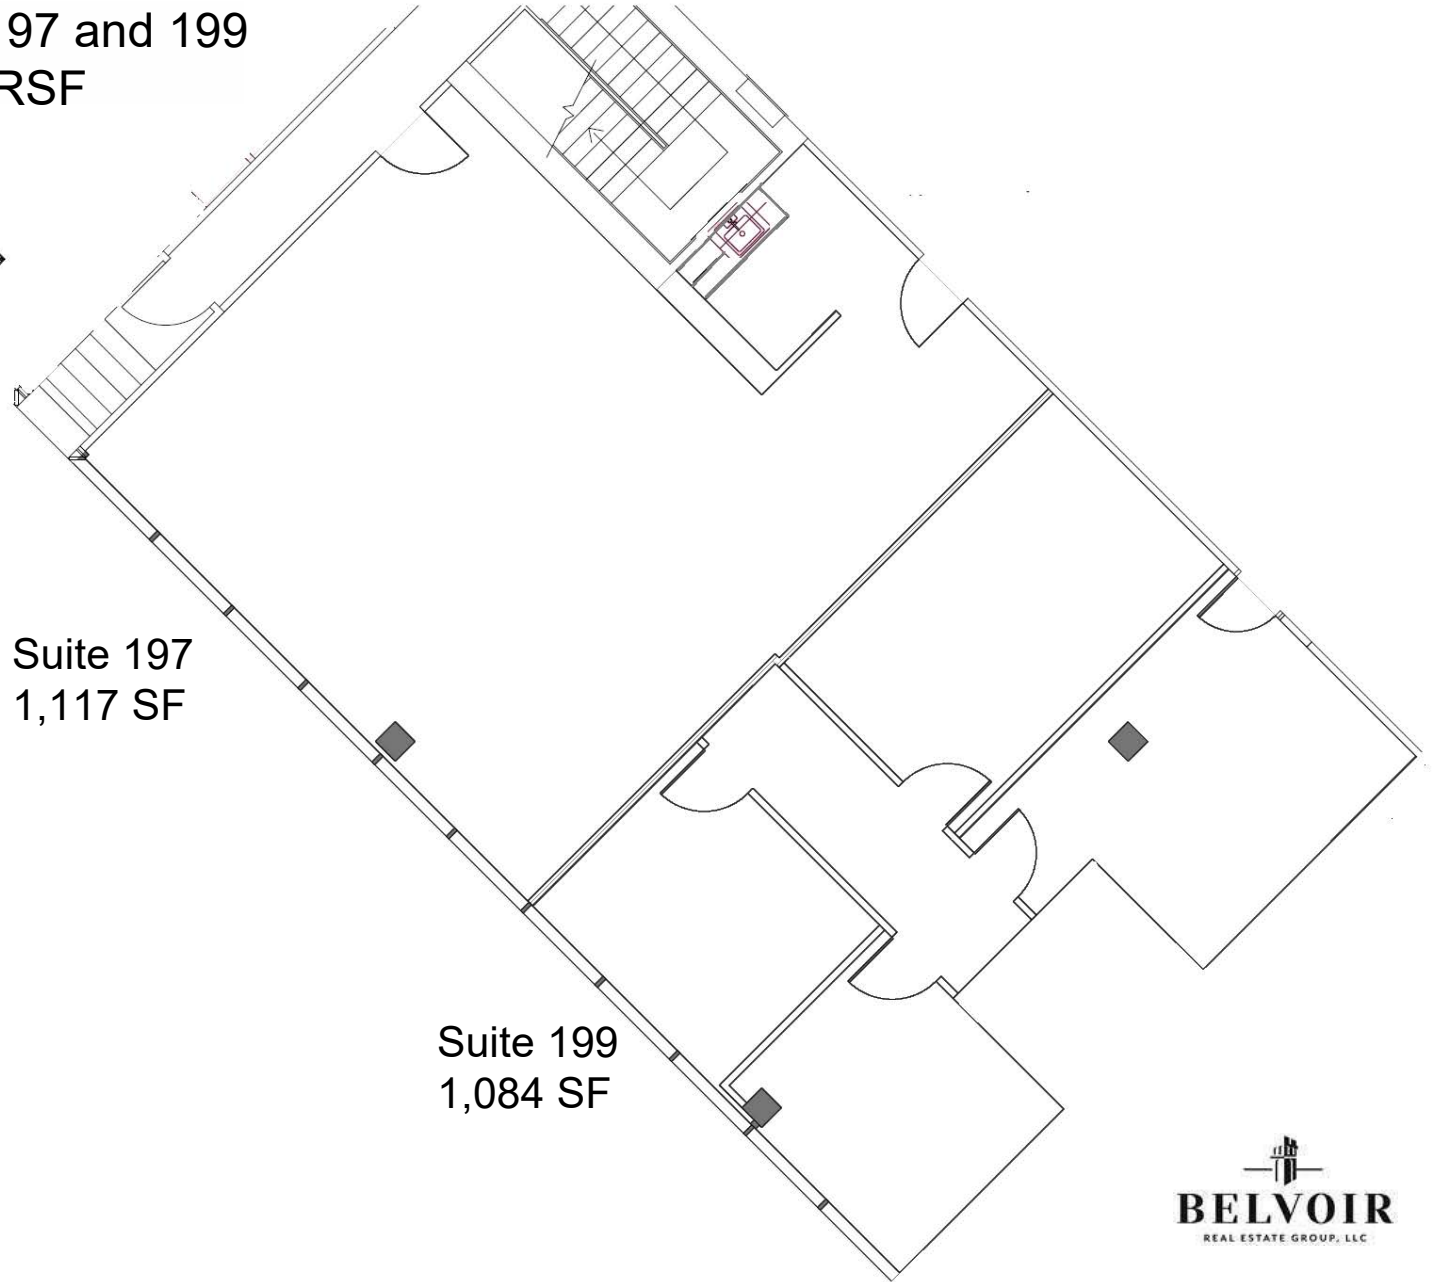

15810 Park Ten Place Dr.

Suite 197 and 199
2,201 RSF

Suite 197
1,117 SF

Suite 199
1,084 SF