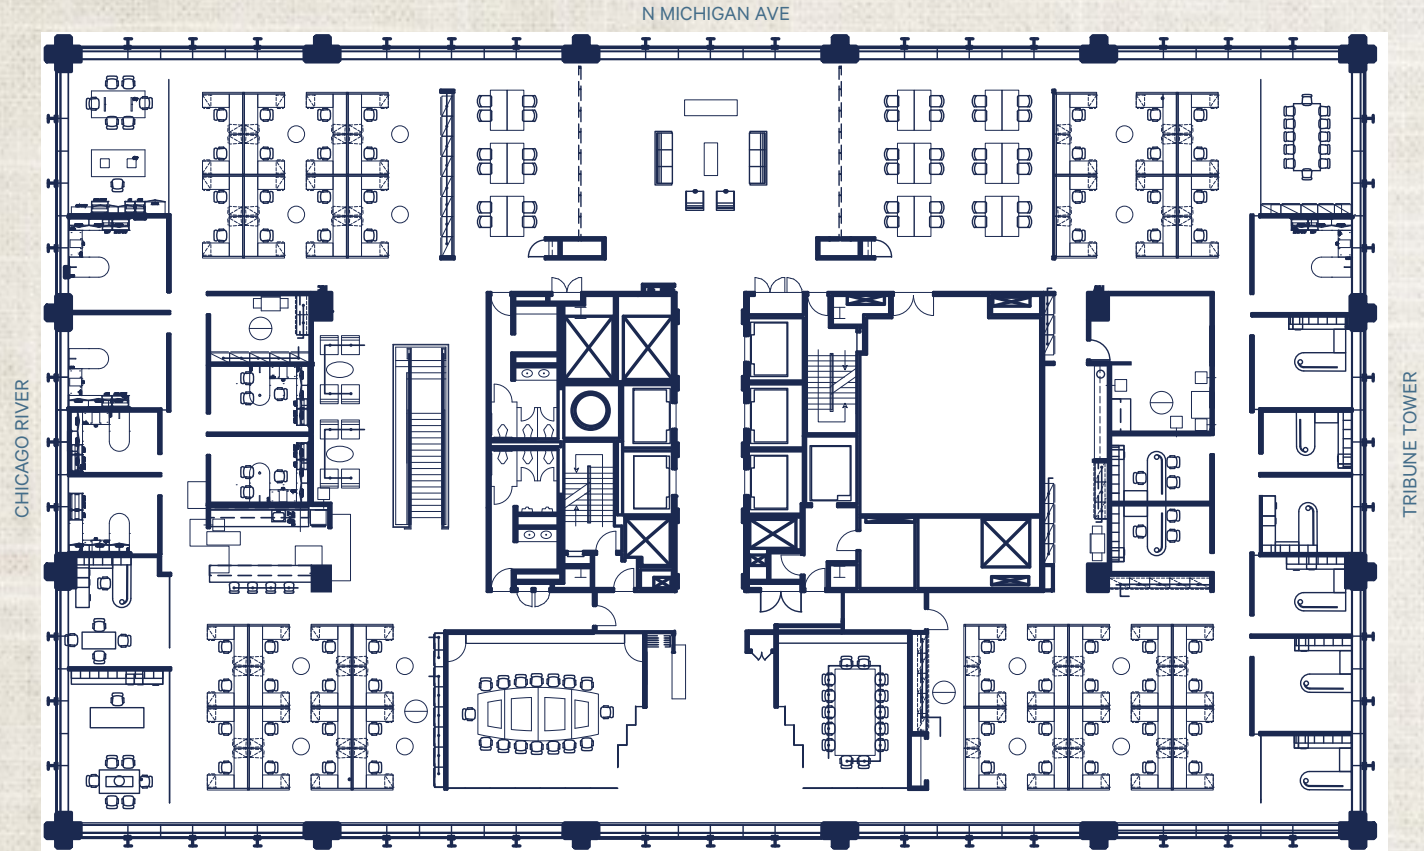

# 401 NORTH MICHIGAN

ON THE AVENUE

## 27th Floor | 21,776 RSF

- 15 PRIVATE OFFICES
- 64 WORKSTATIONS
- 5 CONFERENCE ROOMS

**KELSEY MORGAN**  
kelsey.morgan@cbre.com  
+1 312 297 7363

**KELSEY SCHEIVE**  
kelsey.scheive@cbre.com  
+1 312 935 1910