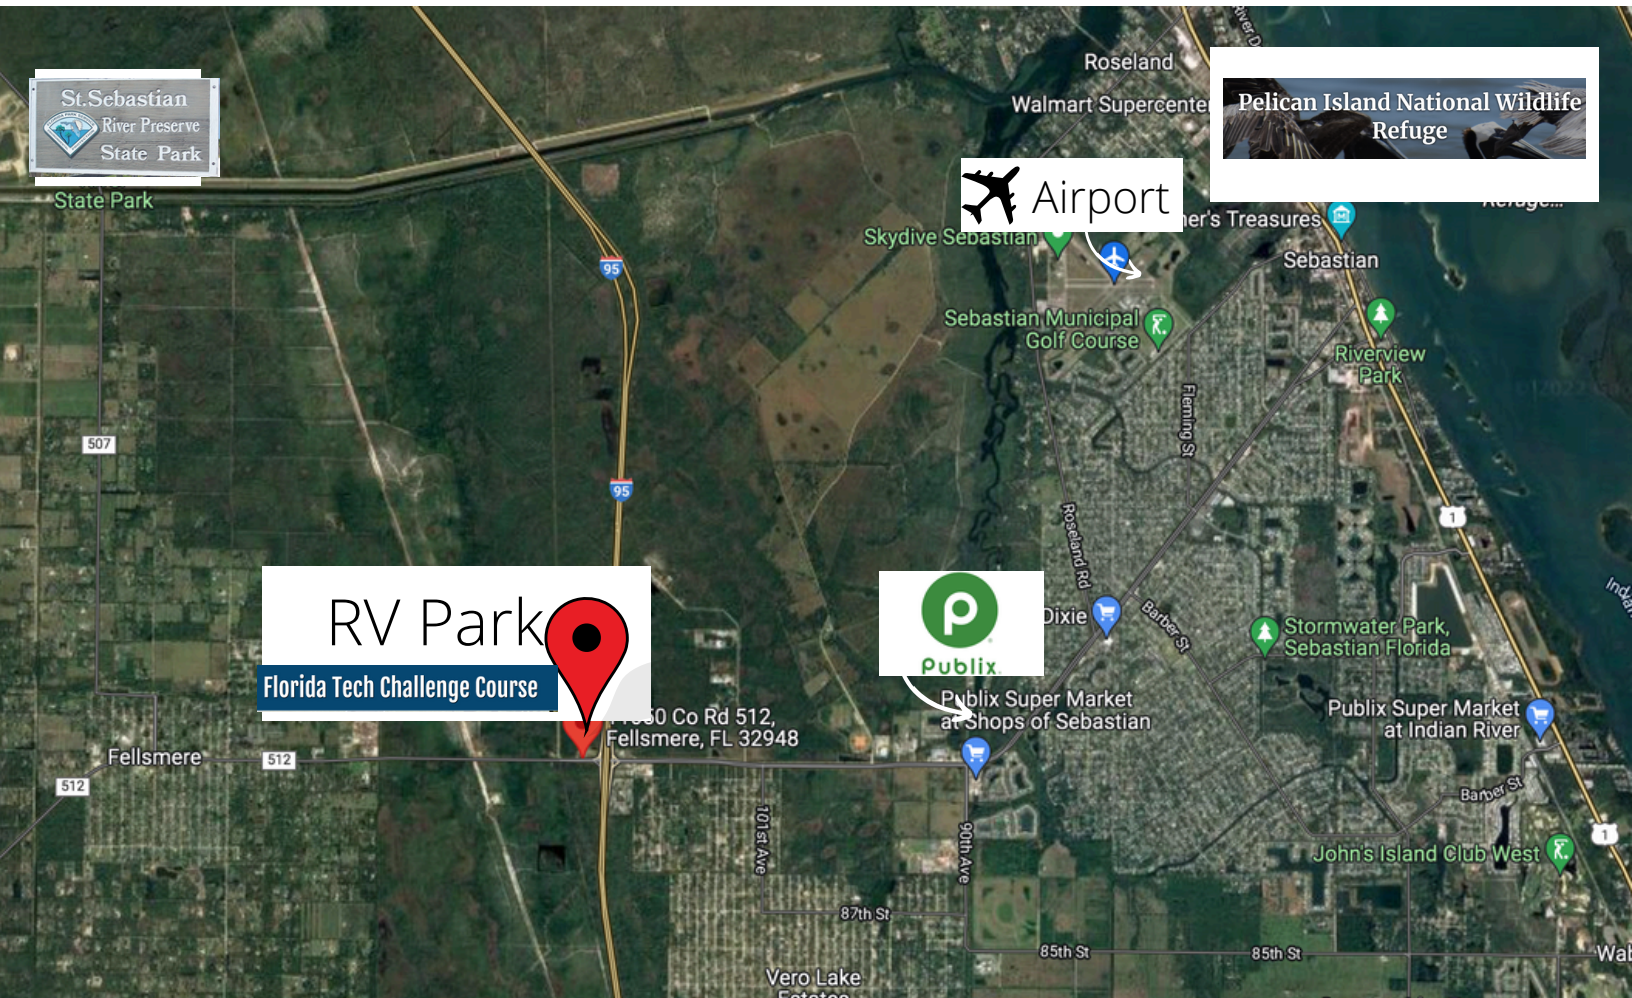

52 UNIT RV PARK

SEBASTIAN/FELLSMERE | FLORIDA
★ TURNKEY OPPORTUNITY

PRESENTED BY: RICK BERTEL
PRICING \$7,999,999

LOCATION

11050 CR 512, FELLSMERE FL 32948

Unbeatable location situated on County Road 512, directly neighboring I95. Easy to navigate to from the highway, making Fellsmere RV Park the prime RV location for miles around.

INVESTMENT HIGHLIGHTS

Florida Institute of Technology
Challenge Course

Neighboring site: Florida Tech Challenge Course is located on 86 acres in Fellsmere, Florida. It offers leadership training and teambuilding events on a variety of venues which include High Ropes, Leadership Reaction, Marine Obstacle, and Air Assault Courses. These are military spec courses which provide an excellent physical and mental challenge for all.

SUPPLY THE DEMAND

There is no better location than this to provide a wonderful place to stay in Fellsmore with many travelers visiting FIT Challenge Course, Fellsmere Trailhead Preserve, Indian River Lagoon National Scenic Byway and More.

PRESENTED BY RICK BERTEL
RICKBERTEL@GMAIL.COM

321-961-1559

FHRM Commercial is pleased to present the opportunity to acquire a **52 Unit RV Park**, located in the heart of Sebastian/Fellsmere Florida. This portfolio represents an extraordinary opportunity for an investor to acquire an incredible asset located in a highly accessible and desirable location. Fellsmere is a small city located along the central portion of Florida's Atlantic coast in Indian River County. Fellsmere is home to a number of popular annual festivals and is particularly well-known for its small-town charm, abundant historical attractions, and proximity to some of the area's most beautiful beaches.