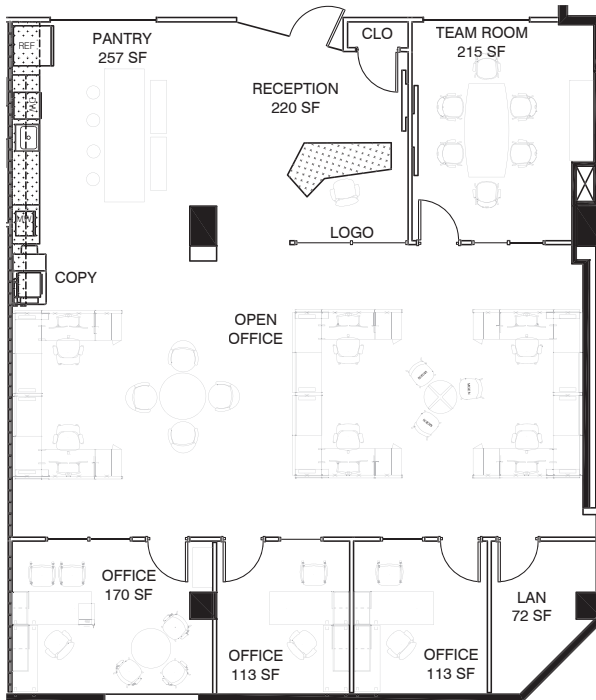

☆ — THE — ☆
FOUNDRY

1055 THOMAS JEFFERSON STREET NW

SUITE L30

2,619 RSF AVAILABLE

FOR QUESTIONS OR INQUIRIES, PLEASE CONTACT:

Scott Fetterolf
 202.775.7012
 Scott.Fetterolf@transwestern.com

Michael McGraw
 202.617.2339
 Michael.McGraw@transwestern.com