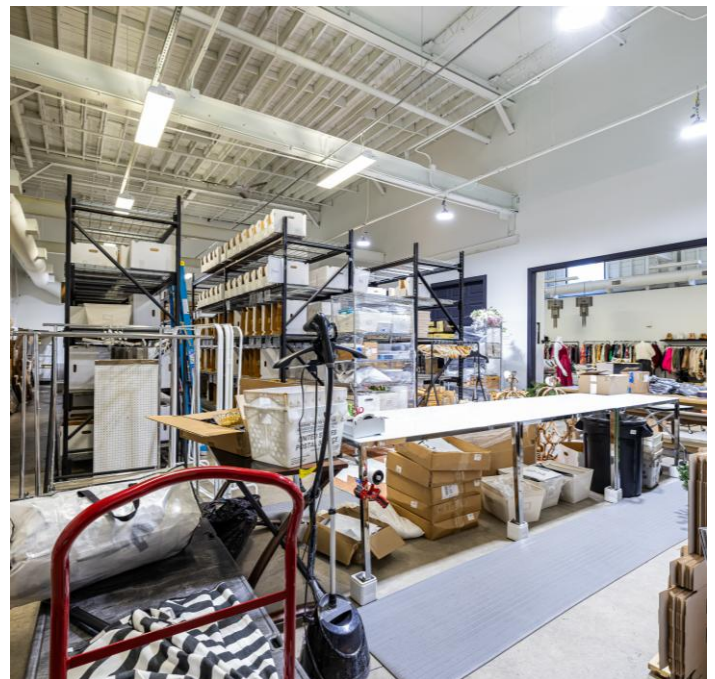

## PROPERTY DETAILS

- Suite A: 9,739SF
- Creative Loft Office/Showroom Space/Multi-Purpose
- Ideal Midtown location near Atlantic Station, minutes to Buckhead, Midtown
- Free parking
- Close to numerous restaurants & amenities
- Base Rate: \$17psf + \$4.55 OpEx
- Available May 1, 2026

## Interior Photos