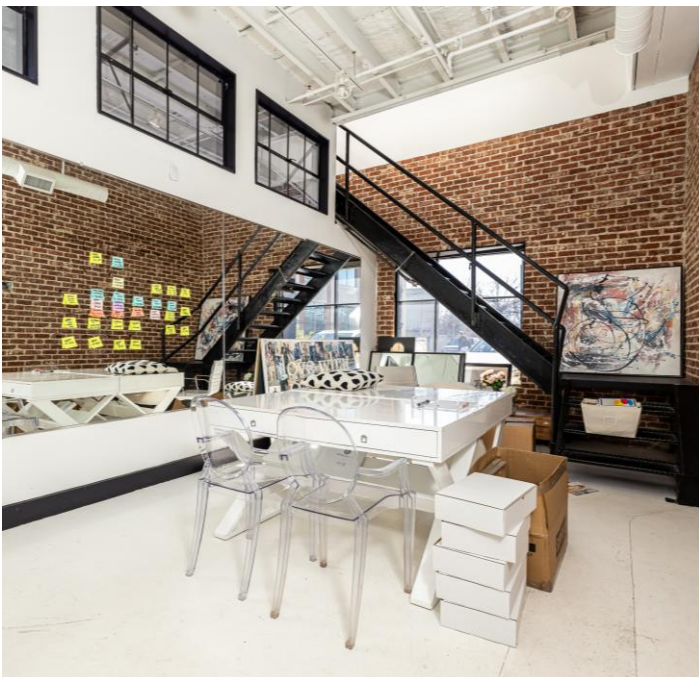

## LOFT OFFICE / SHOWROOM / FLEX SPACE

## PROPERTY DETAILS

- Suite A: 9,739SF
- Creative Loft Office/Showroom Space/Multi-Purpose
- Ideal Midtown location near Atlantic Station, minutes to Buckhead, Midtown
- Free parking
- Close to numerous restaurants & amenities
- Base Rate: \$17psf + \$4.55 OpEx
- Available May 1, 2026

## Interior Photos