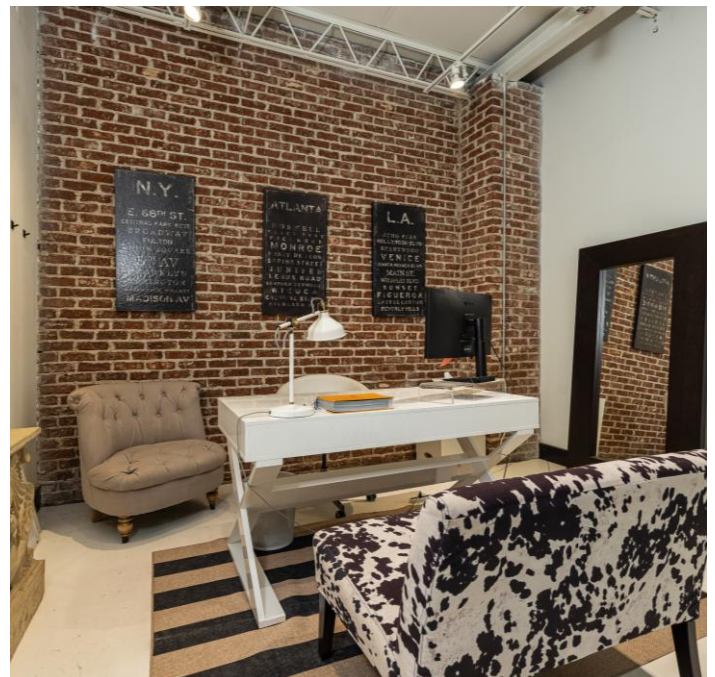

## PROPERTY DETAILS

- Suite A: 9,739SF
- Creative Loft Office/Showroom Space/Multi-Purpose
- Ideal Midtown location near Atlantic Station, minutes to Buckhead, Midtown
- Free parking
- Close to numerous restaurants & amenities
- Base Rate: \$17psf + \$4.55 OpEx
- Available May 1, 2026

## Interior Photos