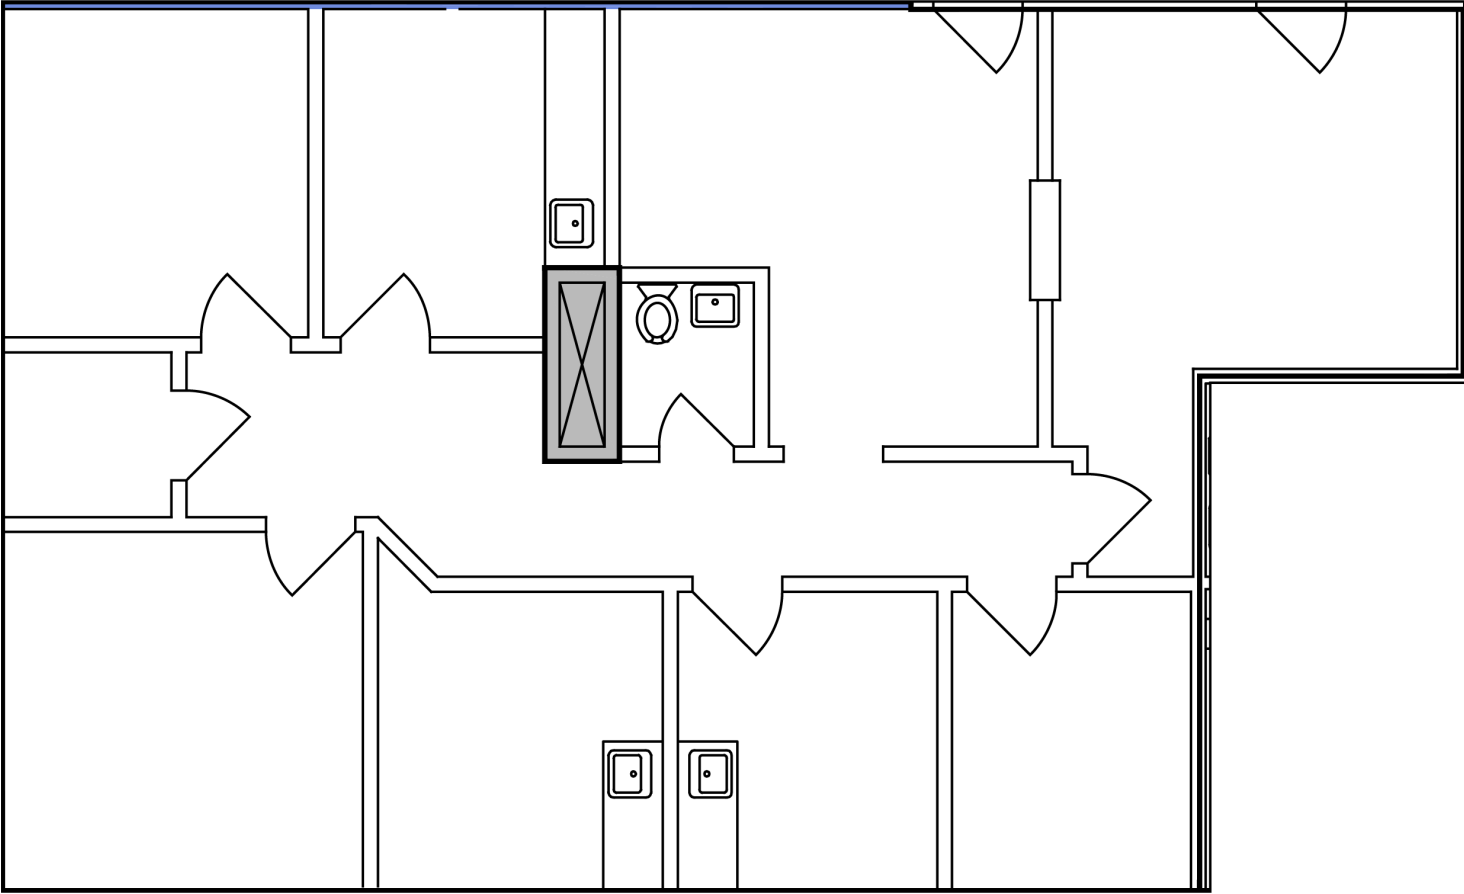

Suite 332 | 1,614 RSF

Kyle Church
205 919 1528
kyle@lightpointcre.com