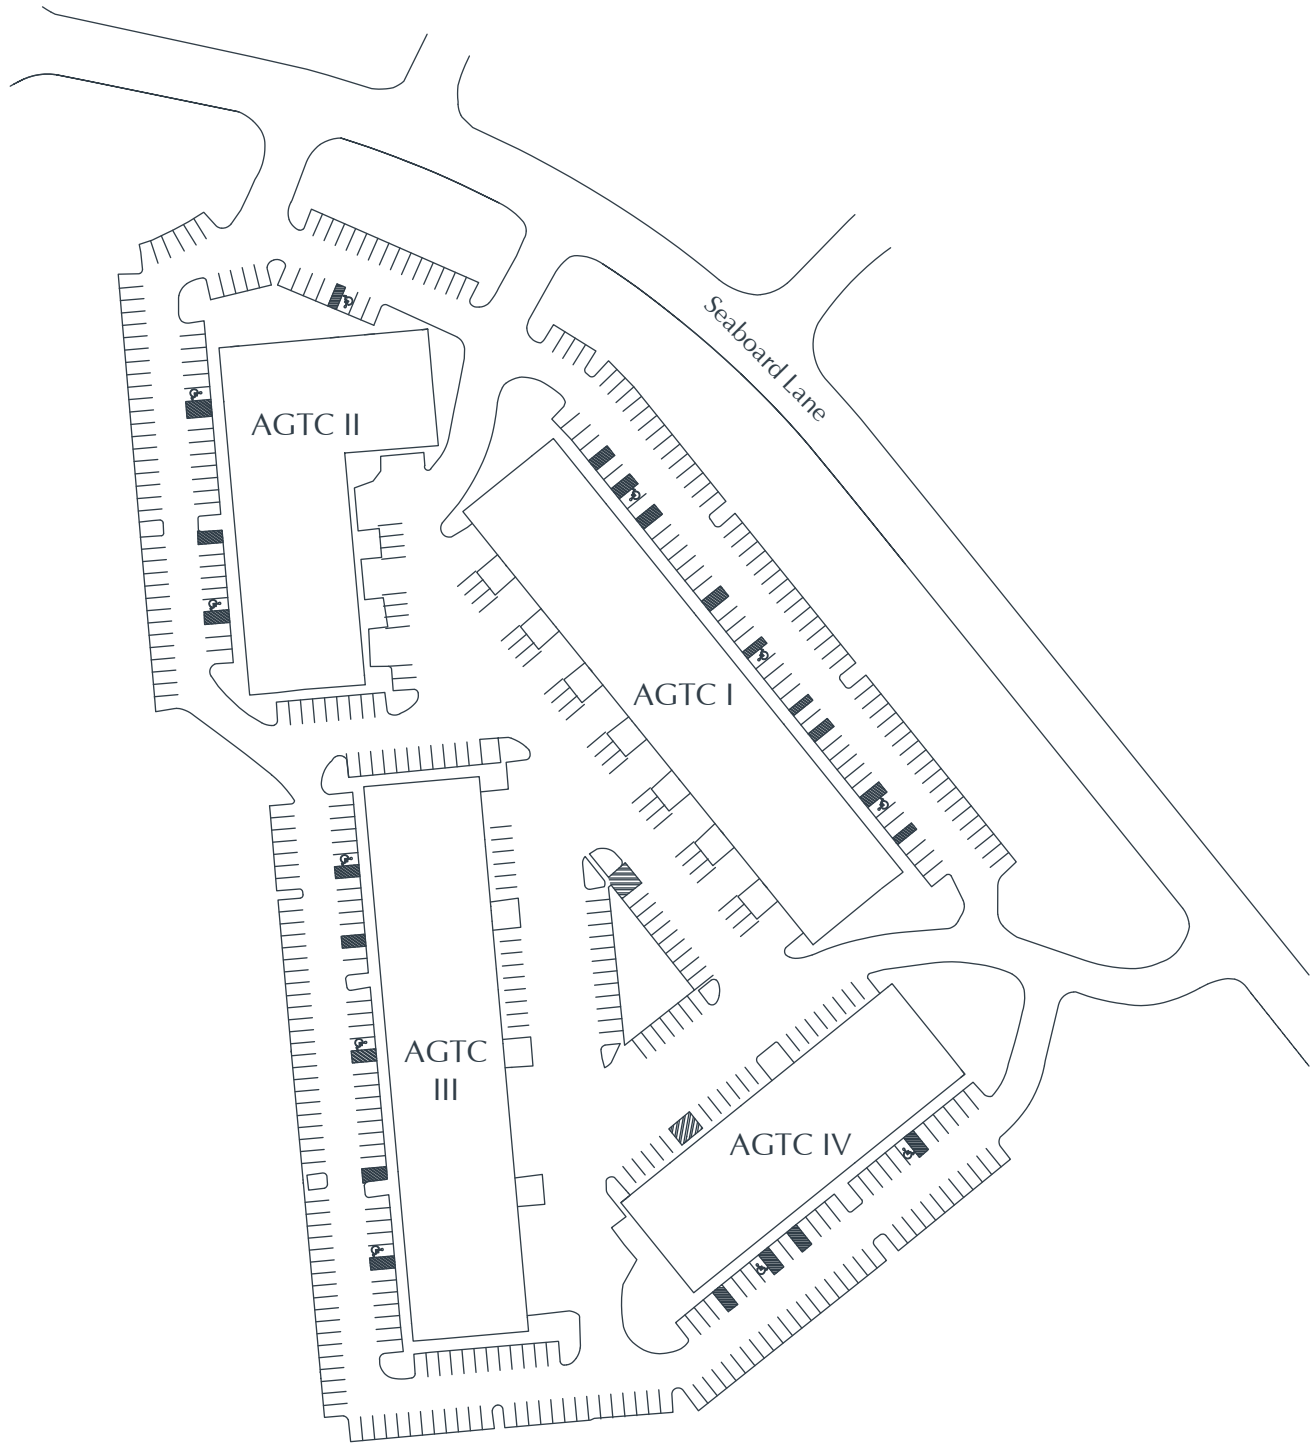

# ASPEN GROVE TECH CENTER

318 Seaboard Lane  
Franklin, TN

Created by Olen Commercial Realty Corp., 2022.  
Information is not to be published or copied without  
written approval. Square footage and floor plans are  
estimates and should be separately verified. All rates,  
terms, floor plans, and building facts are subject to  
change without notice.