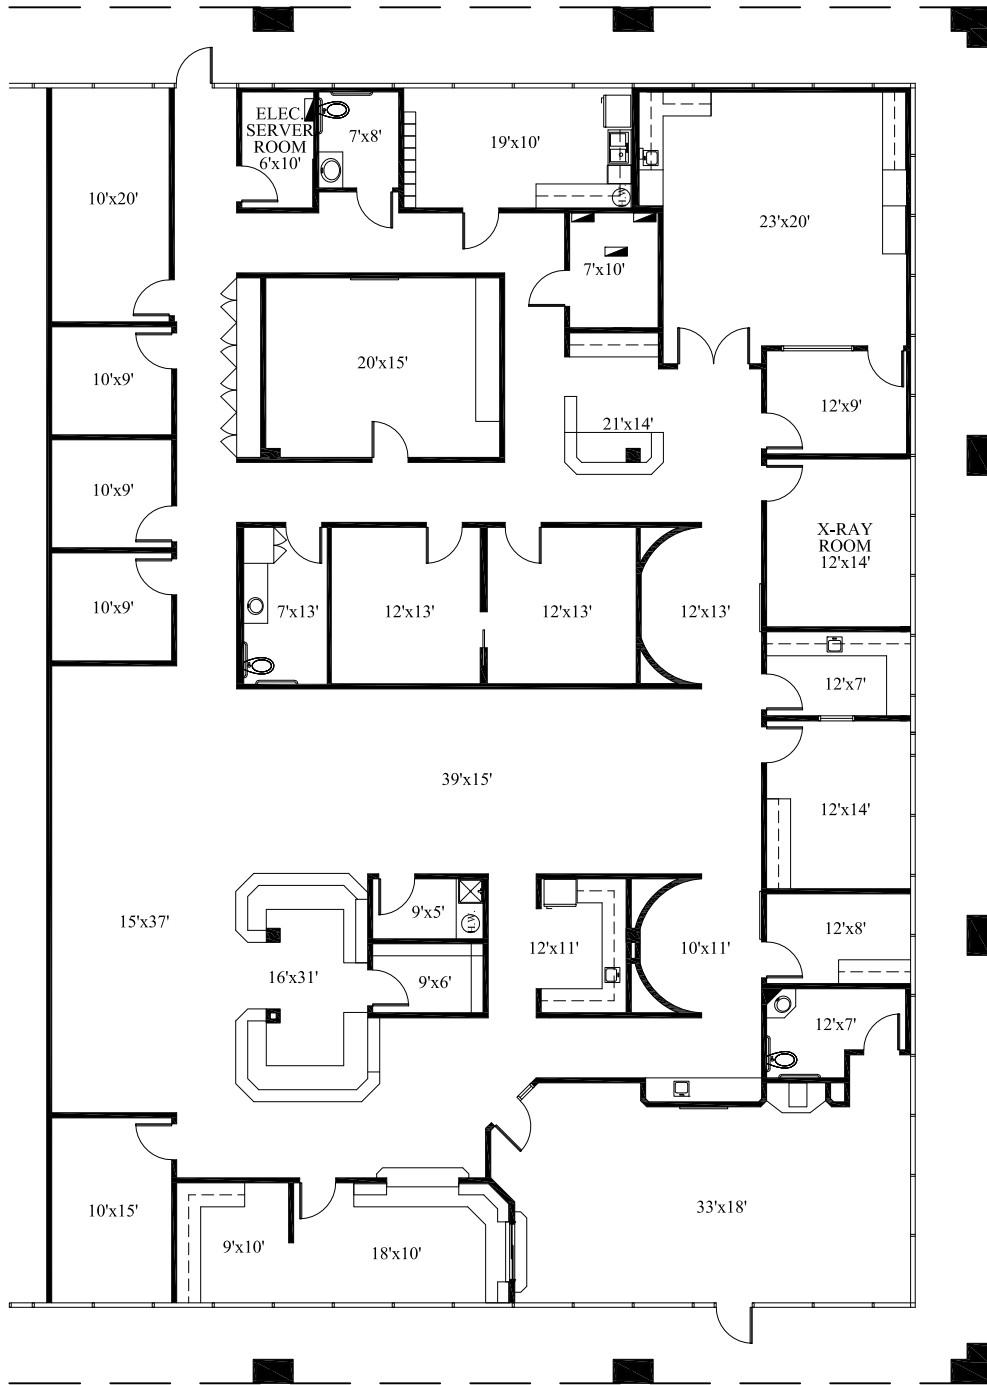

121 SOUTH BUSINESS CENTER

3801 William D. Tate, Grapevine, Texas

SUITE 850
7,361 RSF

(Previously Occupied by "State of the Heart Cardiology")

Scale: 1/16"=1'-0"

All dimensions and square footages are approximate.