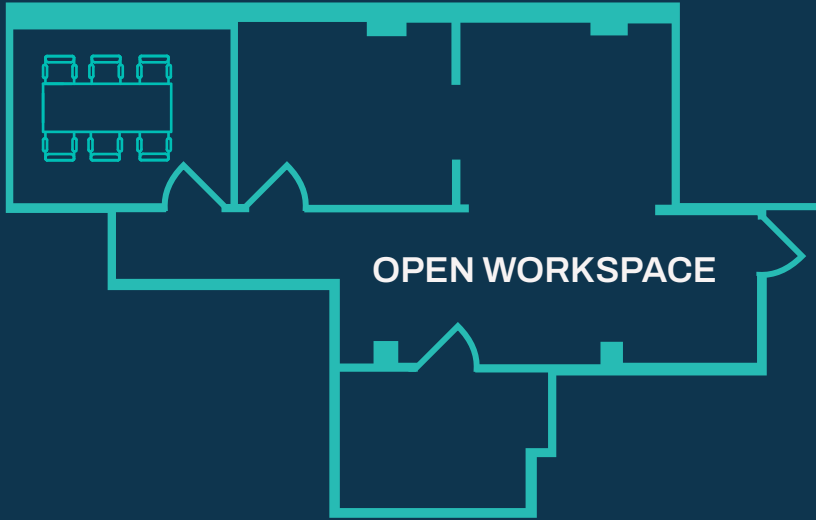

ANGEBILT BUILDING

37 N ORANGE AVENUE
ORLANDO, FL

EXPANSIVE
workspace

TEAM SUITE 700A

\$2750/MONTH

AVERAGE \$198/PERSON

ACCOMODATES HEADCOUNT OF UP TO 14

970 SQUARE FEET OF PRIVATE SPACE
PLUS 3000+SF OF SHARED WORKSPACE,
COWORKING LOUNGE, KITCHEN, PHONE
BOOTHES & MORE

SOLUTION INCLUDES:

FULLY
FURNISHED

DIRECT FIBER
INTERNET &
WIFI ACCESS

EXPANSIVE
LOUNGE

COFFEE
& TEA

24/7
ACCESS

ON-SITE
MGMT

HI-SPEED
PRINTERS