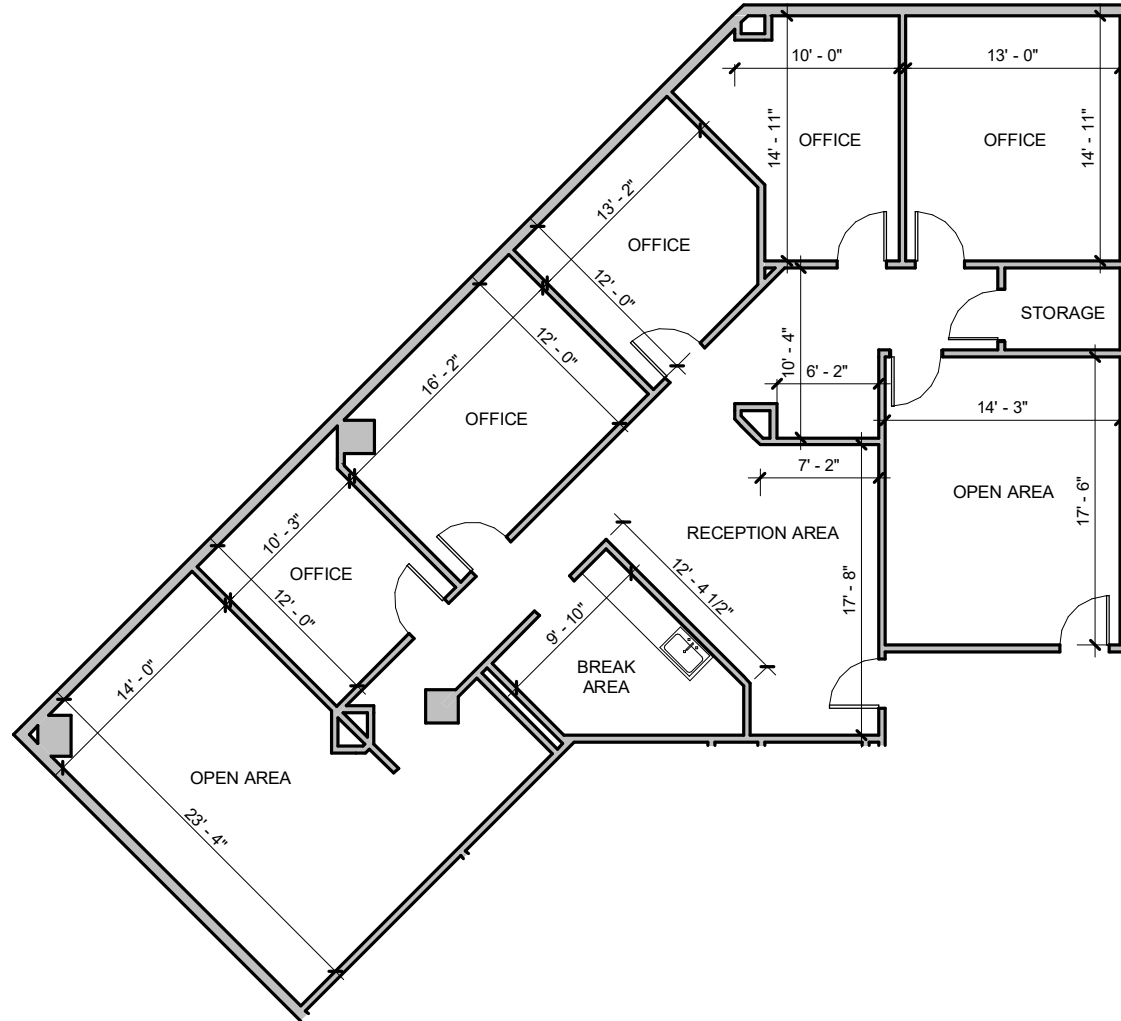

KEY PLAN

LBJ CENTER

9441 LBJ Freeway - Dallas, TX

SUITE 515
2,570 RSF

All dimensions and square footages are approximate.

Scale: N.T.S.