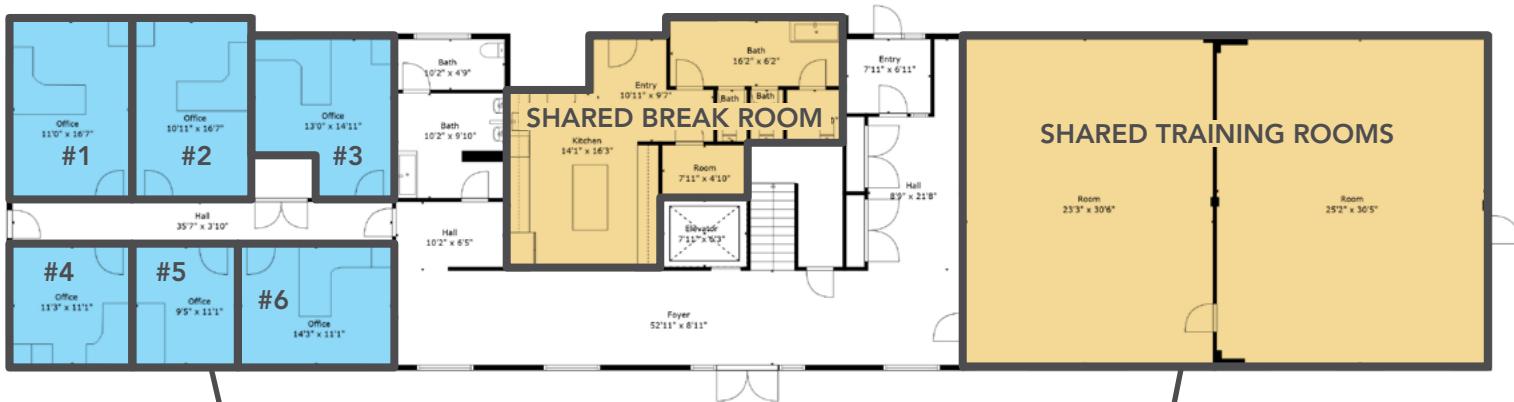

UTAH SAFETY COUNCIL BUILDING

FIRST FLOOR

MOUNTAIN WEST
COMMERCIAL REAL ESTATE

SKYE GALLEY
sgalley@mwcre.com
direct 801.796.5006
[View Profile](#)

ADAM HAWKES
ahawkes@mwcre.com
direct 801.416.1034
[View Profile](#)

**FULL SERVICE
COMMERCIAL REAL ESTATE**
312 East South Temple
Salt Lake City, UT 84111
Office 801.456.8800
www.mwcre.com