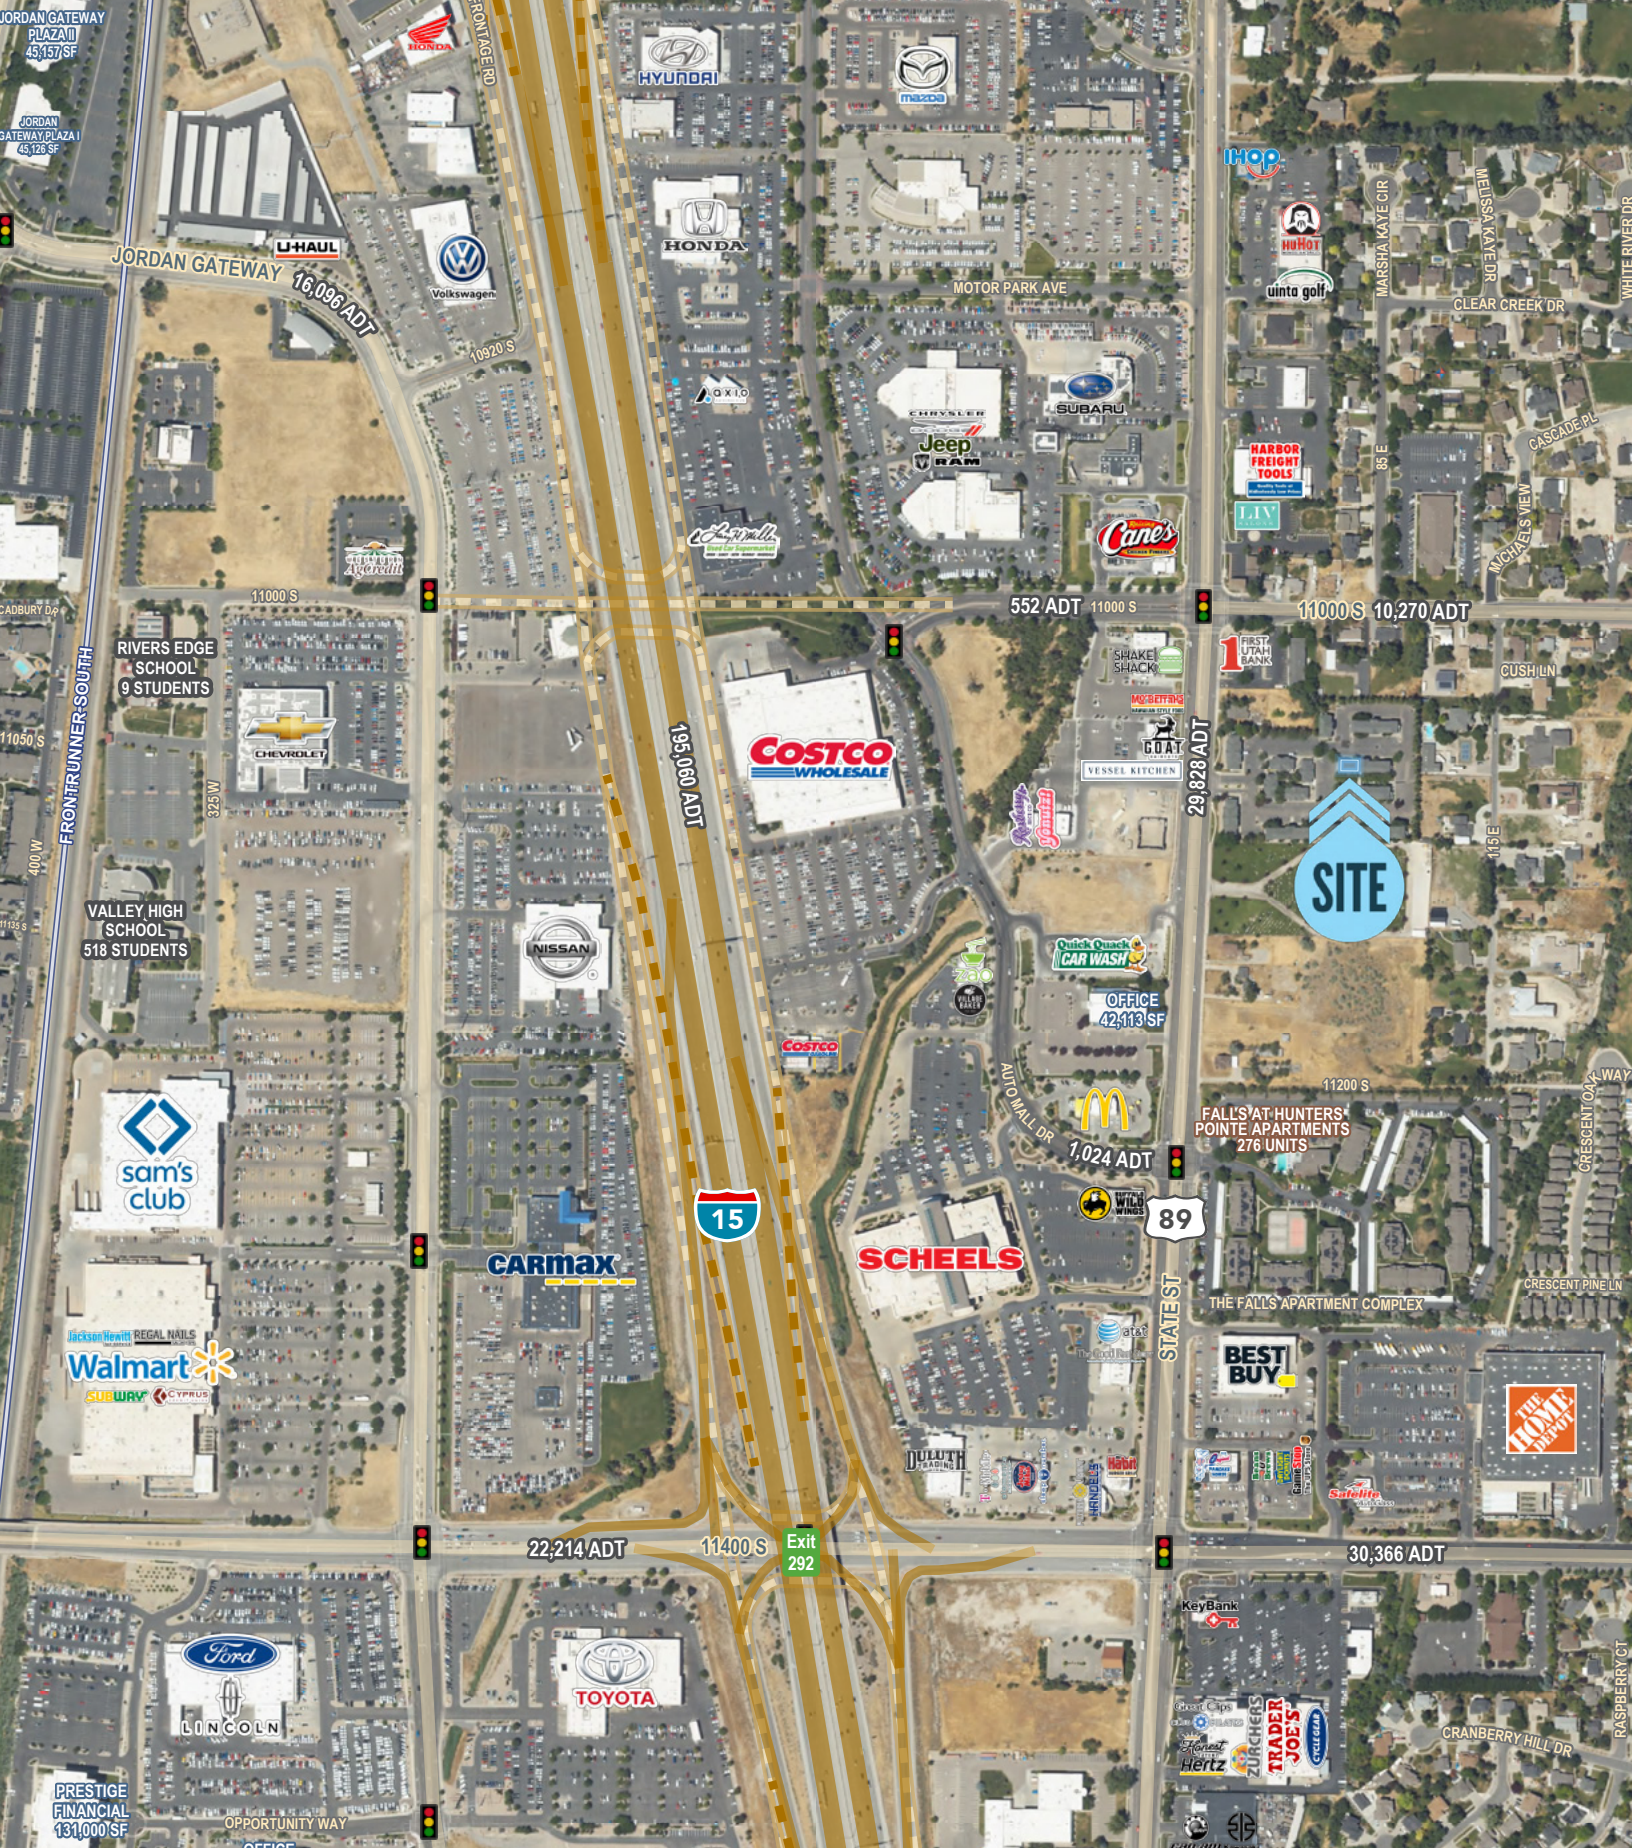

MOUNTAIN WEST
COMMERCIAL REAL ESTATE

SKYE GALLEY

sgalley@mwcre.com
direct 801.796.5006
[View Profile](#)

ADAM HAWKES

ahawkes@mwcre.com
direct 801.416.1034
[View Profile](#)

**FULL SERVICE
COMMERCIAL REAL ESTATE**
312 East South Temple
Salt Lake City, UT 84111
Office 801.456.8800
www.mwcre.com