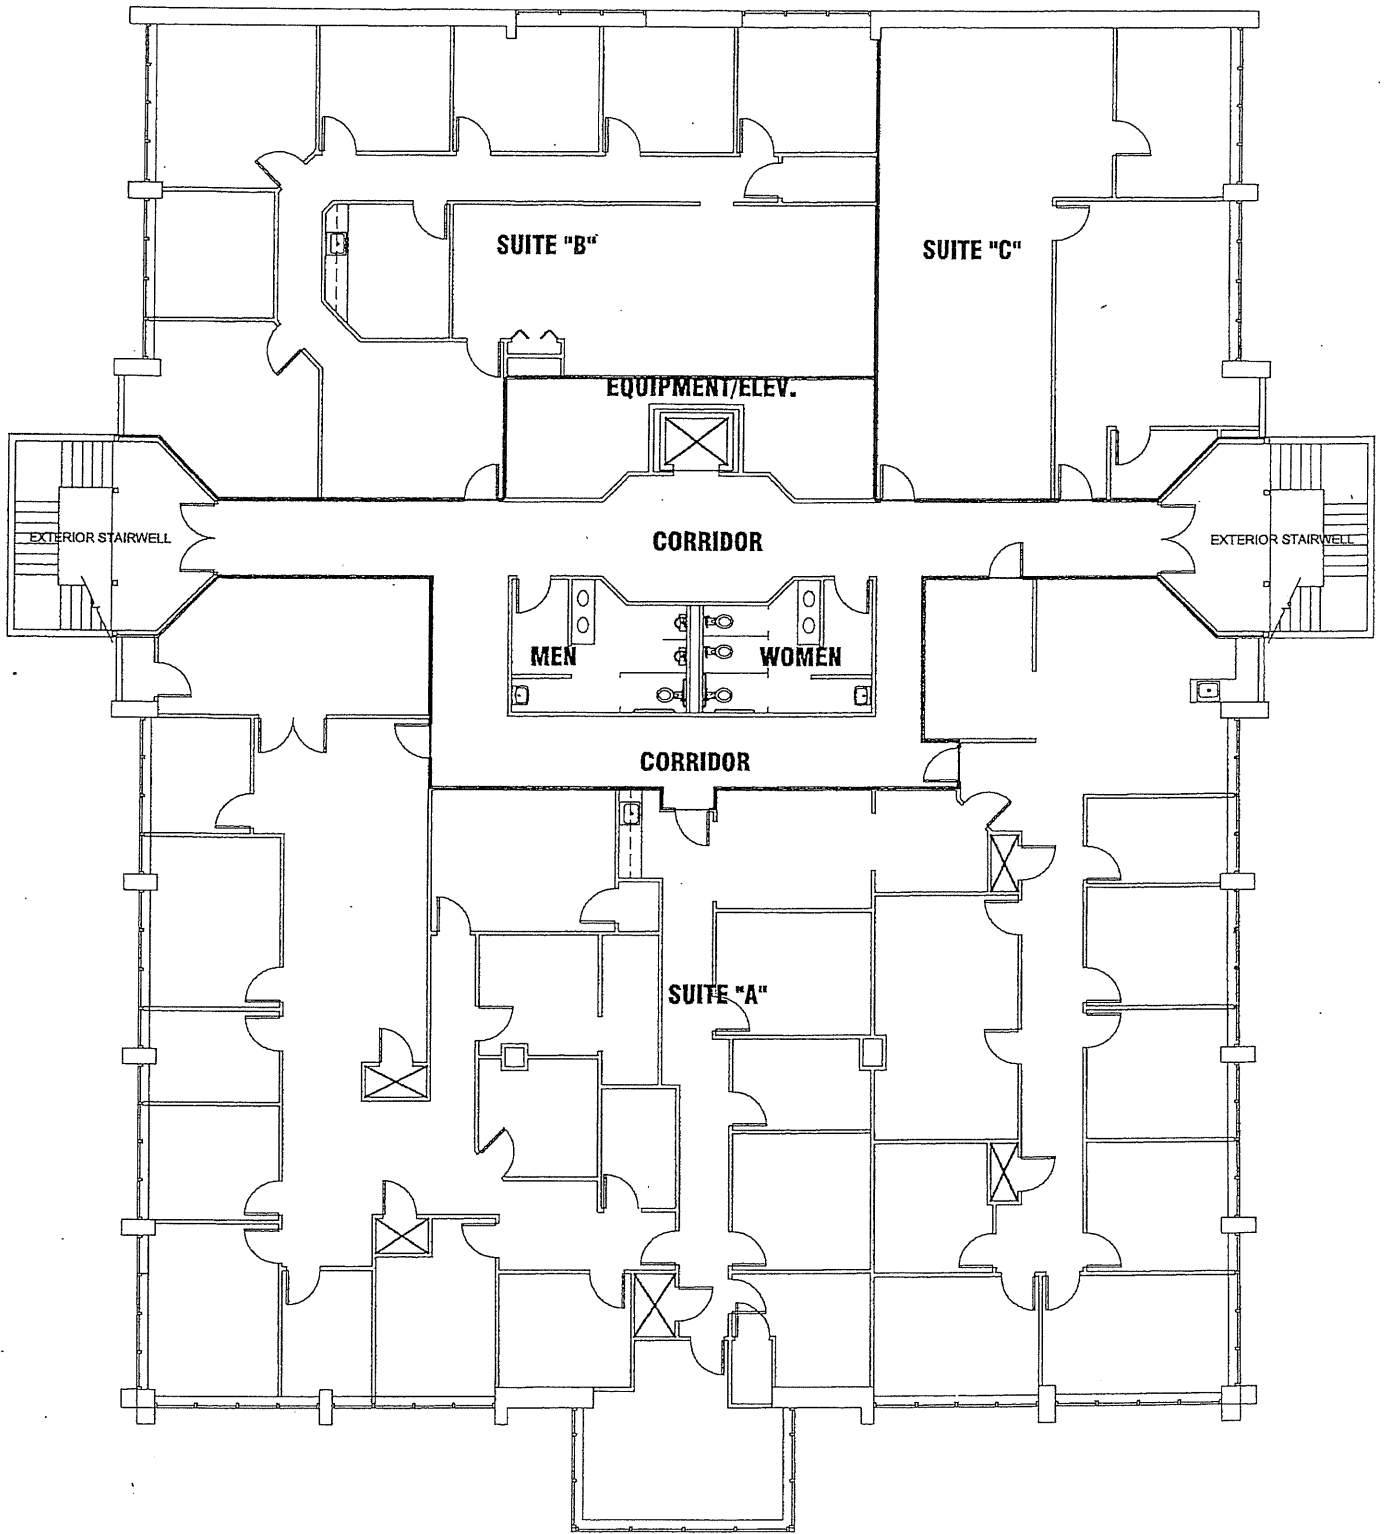

1 2ND FLOOR AS-BUILT PLAN
NOT TO SCALE
3029 SOUTH SHERWOOD FOREST BLVD.
BATON ROUGE, LOUISIANA 70816

CRESS & LOPRESTO
ARCHITECTS L.L.C.
A PROFESSIONAL ARCHITECTURAL CORPORATION
3084 WESTFORK DRIVE, SUITE C
BATON ROUGE, LOUISIANA 70816
(225) 293-6040 FAX (225) 293-6045

12,000