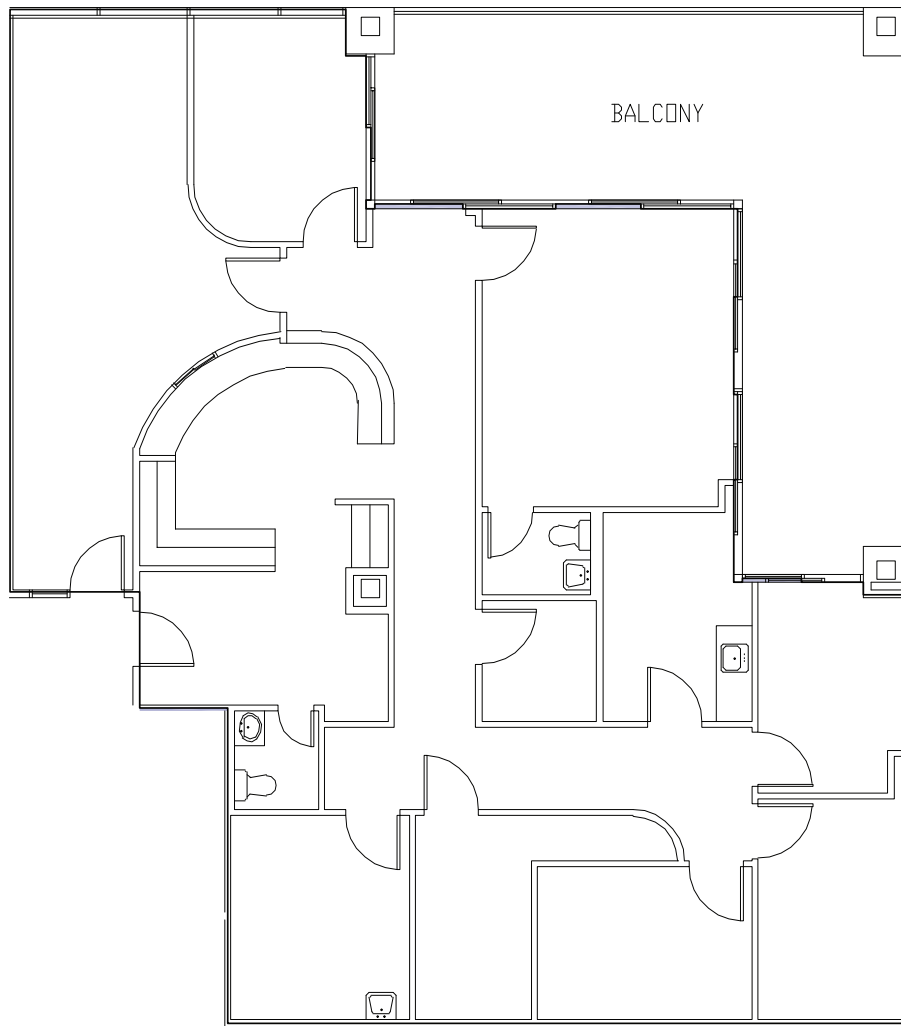

1200 Binz

1200 Binz Street
Houston, TX 77004
www.cbre.com/properties

Suite 1370 - 2,393 RSF

Available 4/1/2026

Contact Us

Lane Kane
Vice President
+1 904 305 7633
lane.kane@cbre.com

Danielle Parsons
Associate
+1 713 907 8905
danielle.parsons@cbre.com