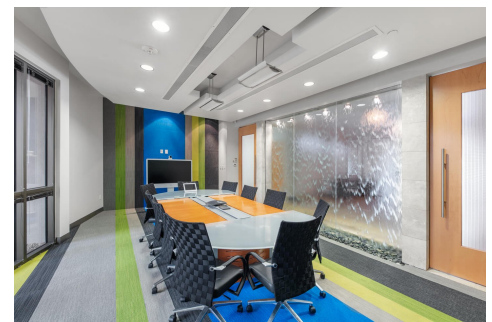

14365 N. FRANK LLOYD WRIGHT BLVD.
SCOTTSDALE, AZ. 85260

Fully serviced offices suites from 1- 15 people. You run your business we'll run your office.

- Flexible lease terms
- Phone & high speed internet included
- Common conference & lobby access
- On site gym with rock climbing wall and indoor basketball court
- Easy one page agreement