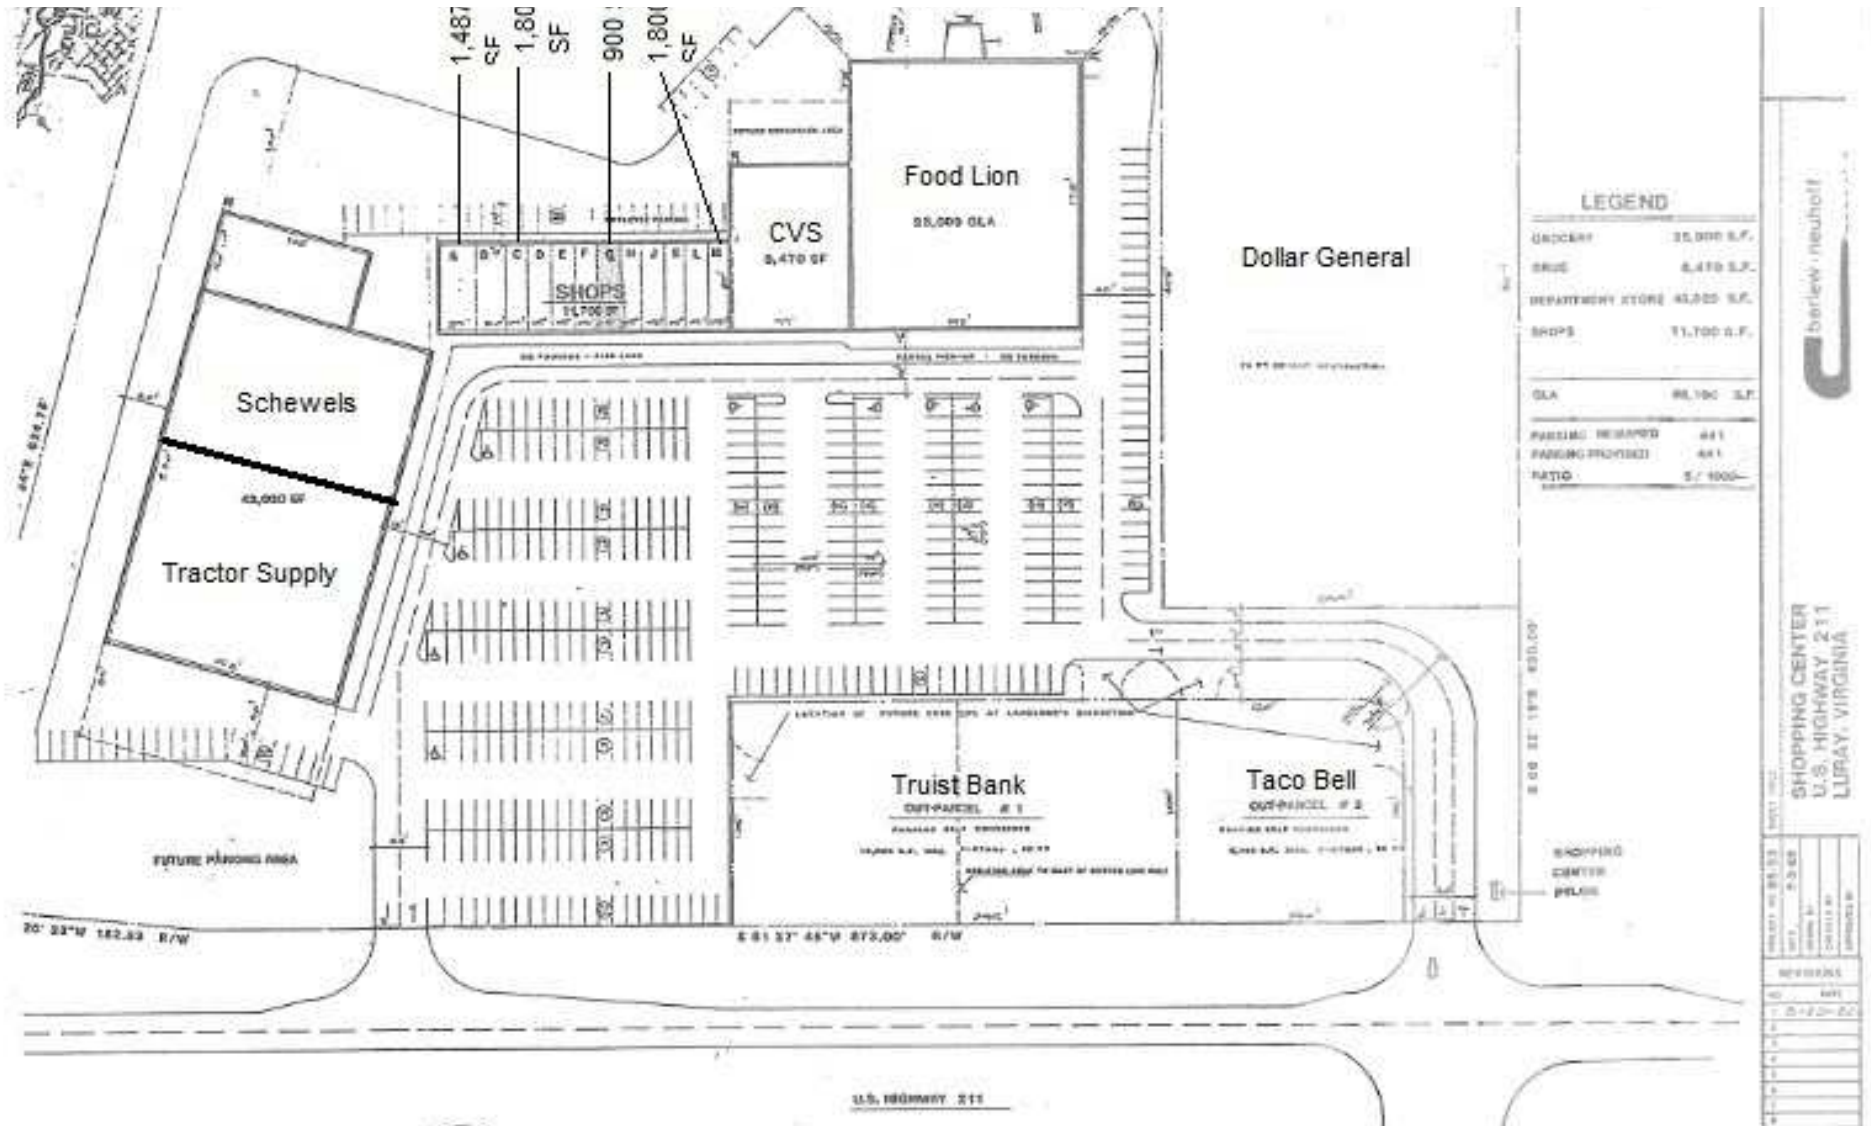

Additional Photos