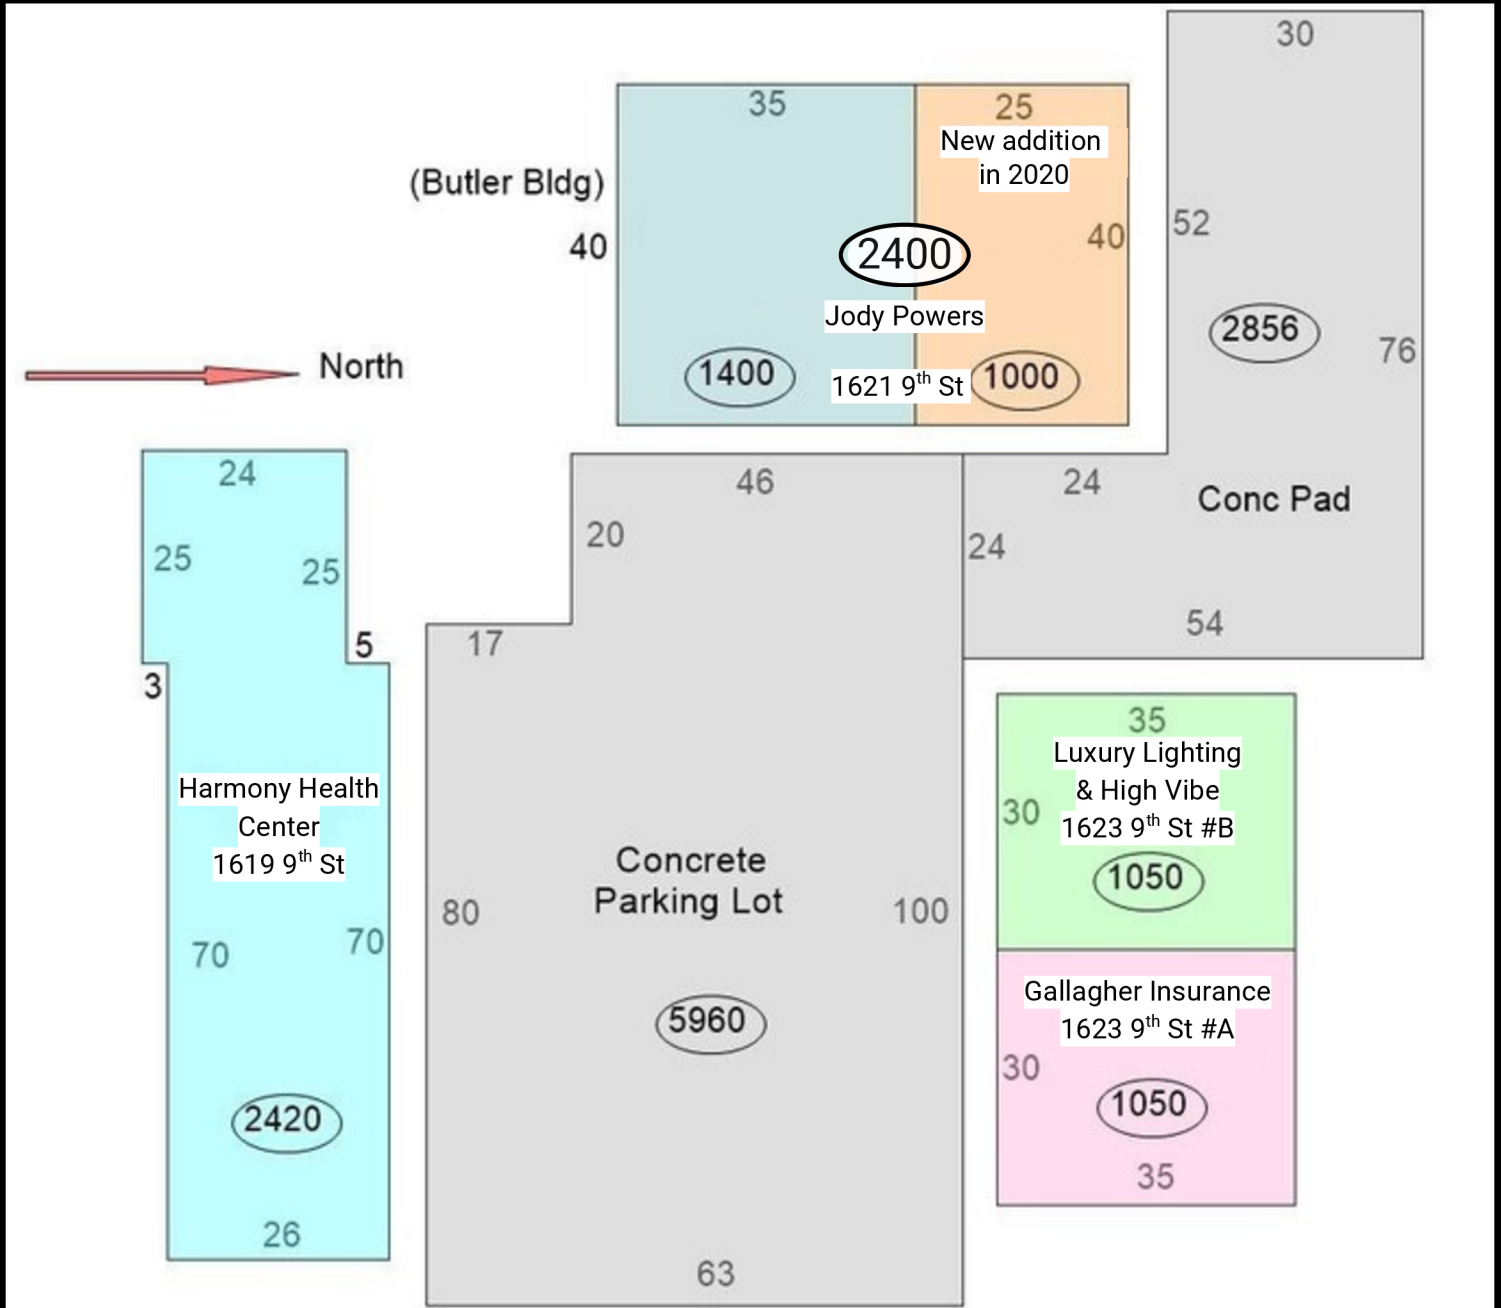

1619-1623 Aurora, NE

Amy Brown

Commercial Advisor

☎ 308-631-4072

✉ amy.brown@expcommercial.com