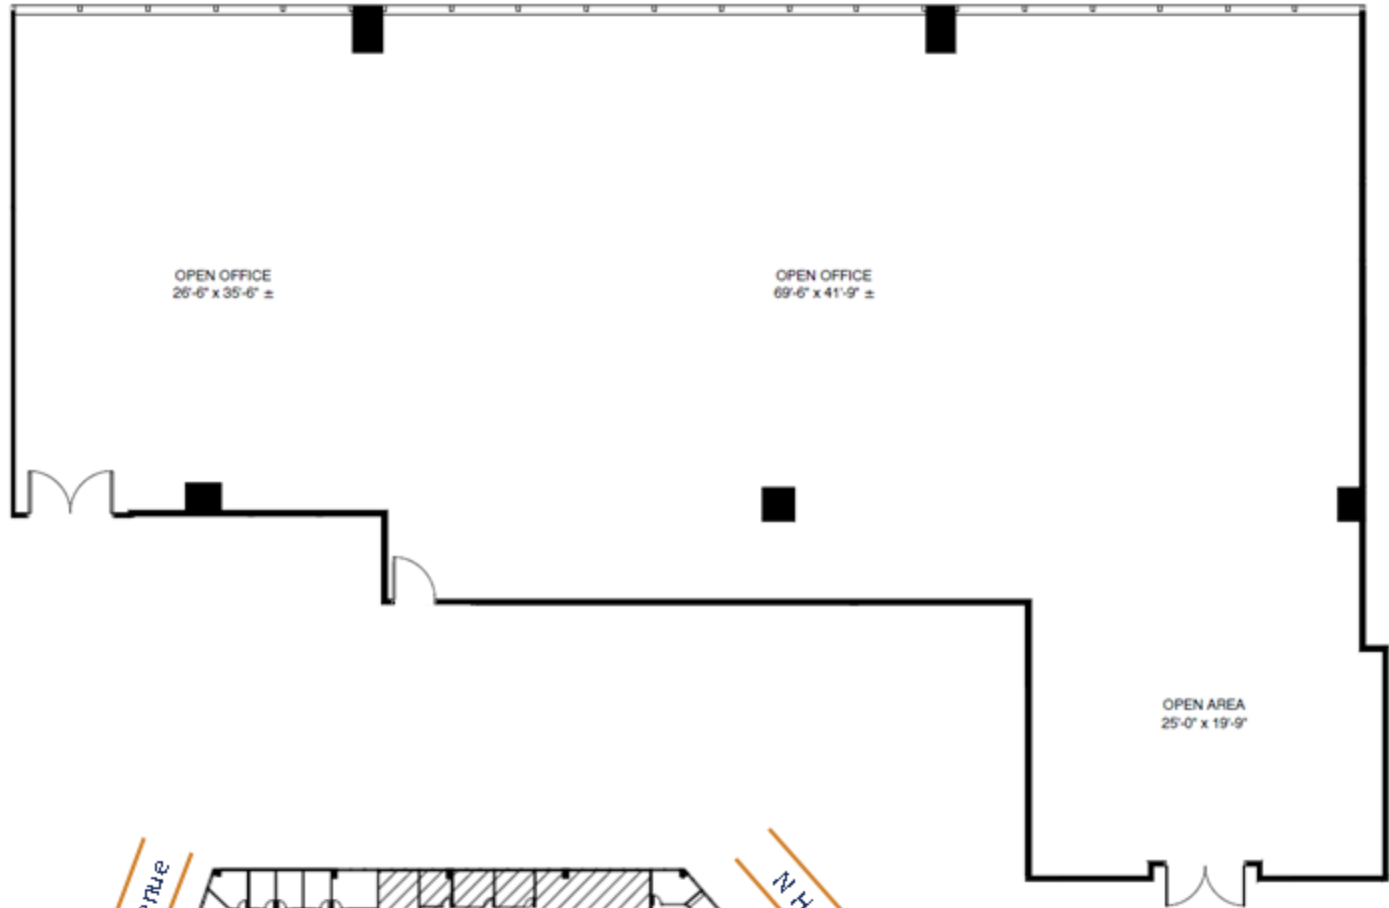

GAEDEKEGROUP

SUITE 1100
2,500 – 5,166 RSF
Divisible

Fitwel[®]
Viral Response
Certified