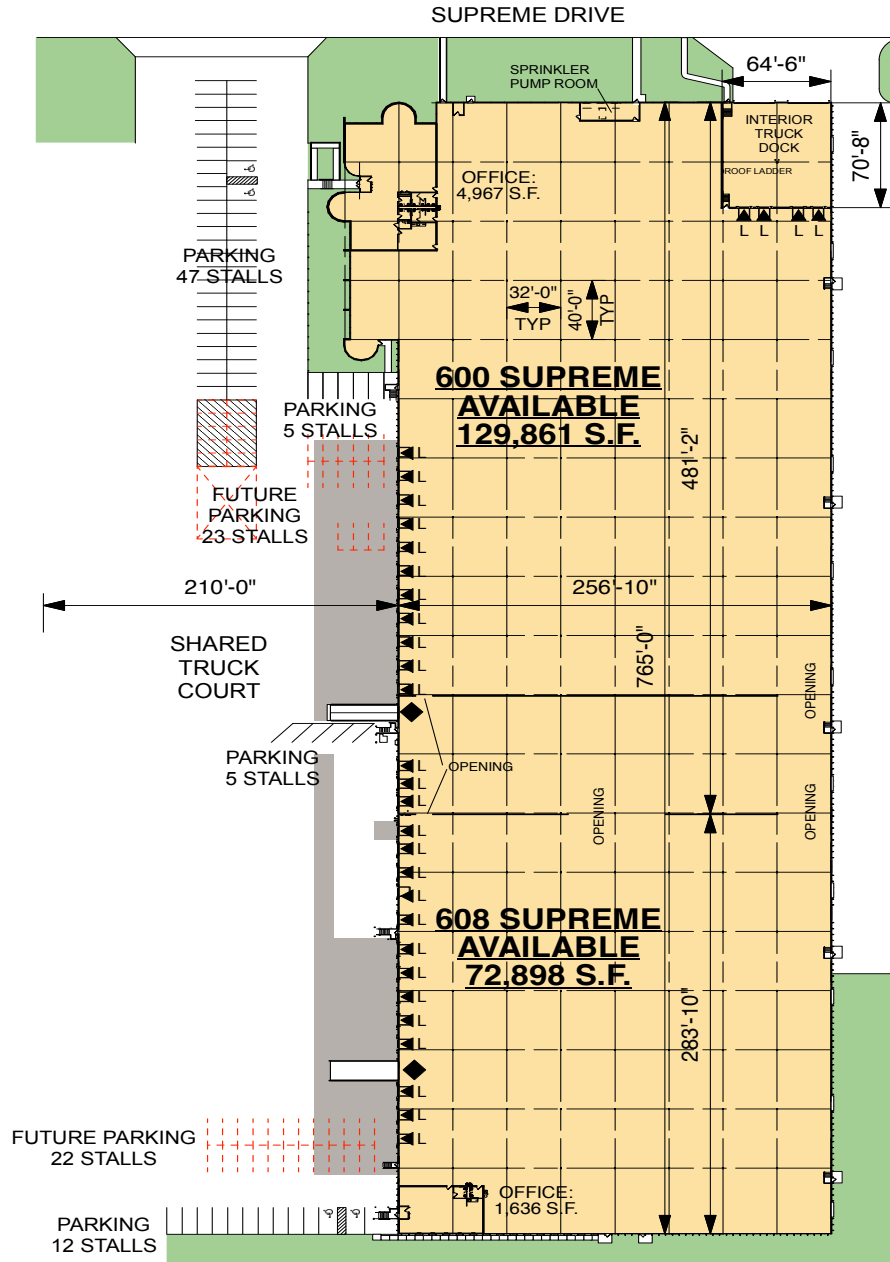

Unlock the full potential of your warehouse with one strategic, single-source partner.

CBRE

CBRE
Cal Payne
calum.payne@cbre.com
ph +1 312 343 7707
700 Commerce Drive
Suite 200
Oak Brook, IL 60523

CBRE
Genna Ohrn
genna.ohrn@cbre.com
ph +1 708 415 5350
700 Commerce Drive
Suite 200
Oak Brook, IL 60523

CBRE
Kevin Segerson
kevin.segerson@cbre.com
ph +1 847 890 0614
700 Commerce Drive
Suite 200
Oak Brook, IL 60523

Prologis
Julia Makarieva
jmakarieva@prologis.com
ph +1 224 763 9870
6250 North River Road
Suite 1100
Rosemont, IL 60018 USA
prologis.com