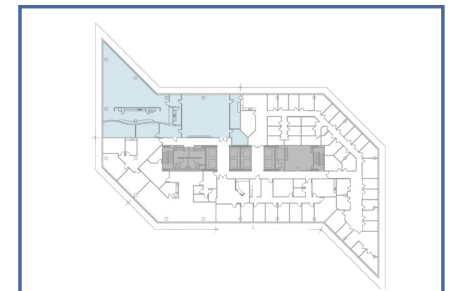

5|7|1|8

WESTHEIMER

Suite 1150

5,830 SF

PARKER BURKETT

📞 713.407.8716

✉️ Parker.Burkett@transwestern.com

KATY GRAGG