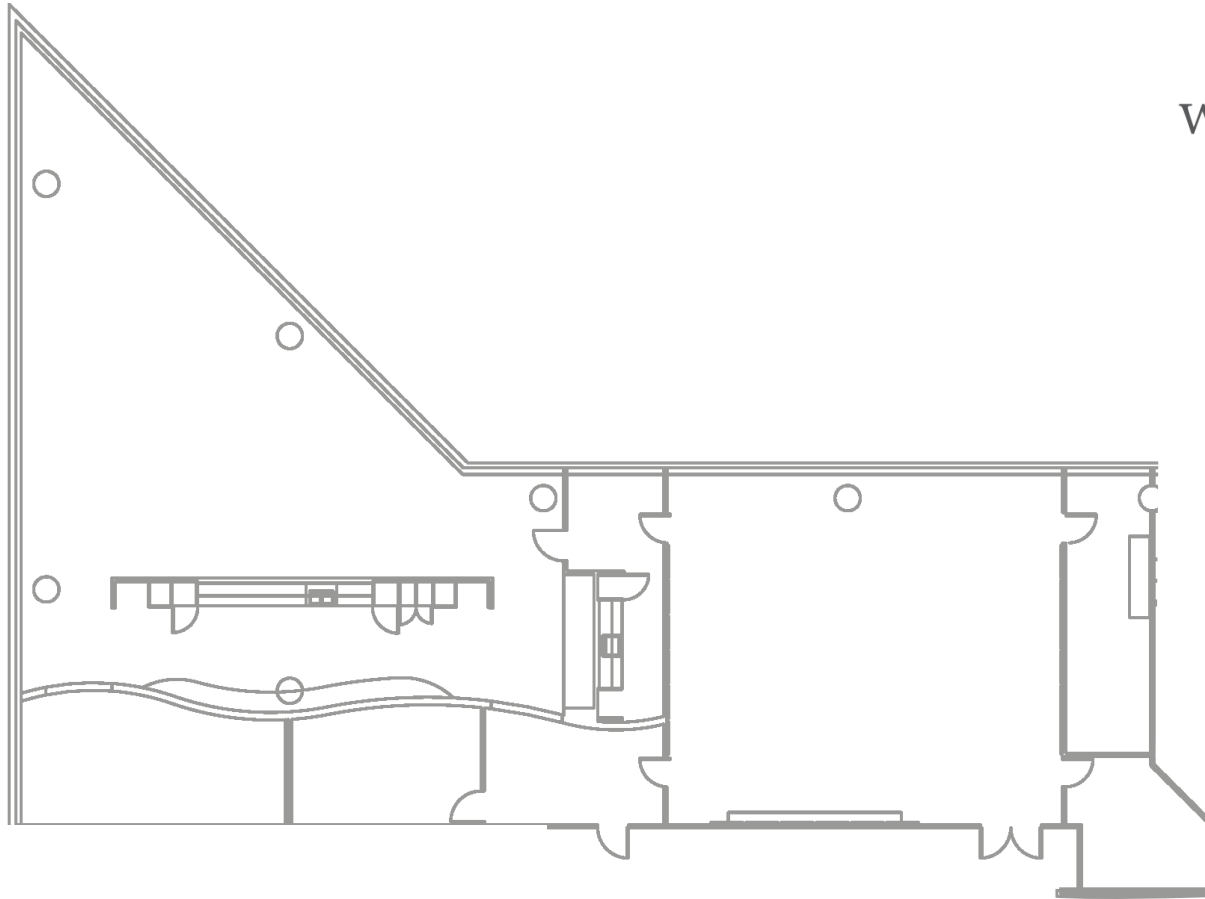

5|7|1|8

WESTHEIMER

Suite 1150

5,830 SF

PARKER BURKETT

📞 713.407.8716

✉️ Parker.Burkett@transwestern.com

KATY GRAGG