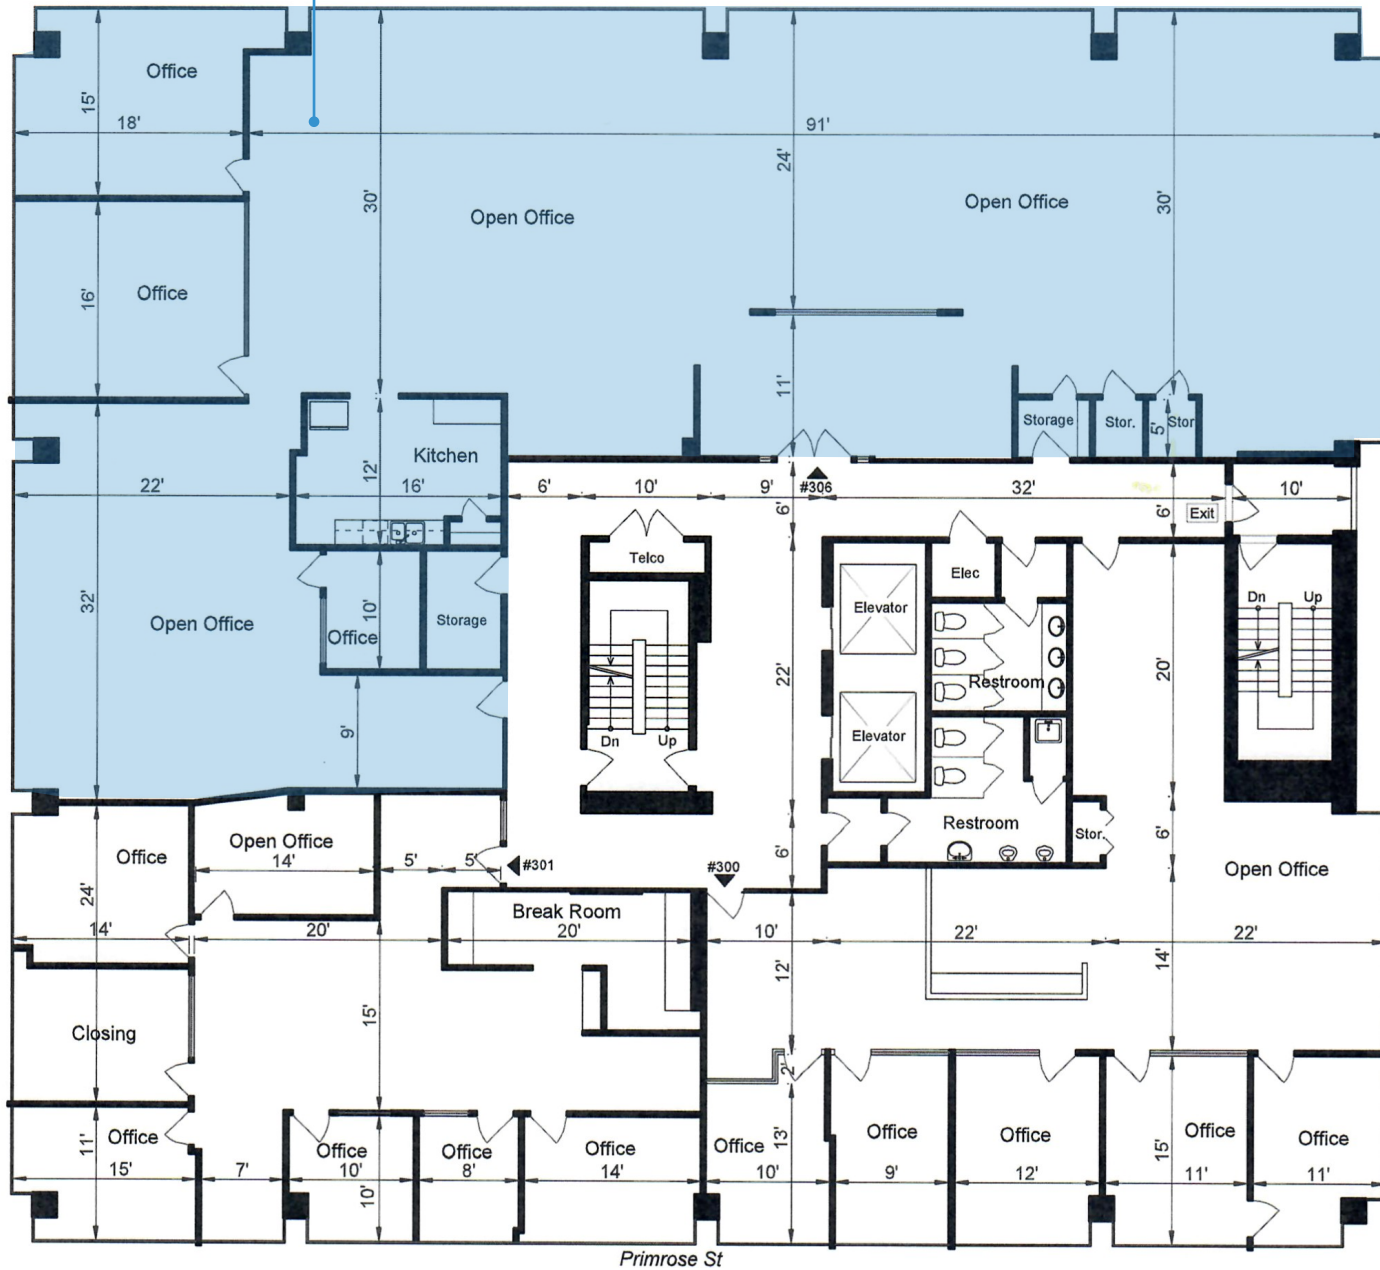

**Recently Updated Interior
Offices and Common Areas**

Abundant Natural Light

**Multiple City Parking
Structures Nearby**

**Asking Rate
\$3.95/SF Full Service**

AVAILABILITIES

SUITE 207

±925 Square Feet

SUITE 306

±5,758 Square Feet

Divisible to ±1,500 SF

SUITE 207
±925 Square Feet

SECOND FLOOR

SUITE 306
±5,758 Square Feet
Divisible to ±1,500

THIRD FLOOR

Prime Location DOWNTOWN BURLINGAME

SFO
San Francisco
International
Airport