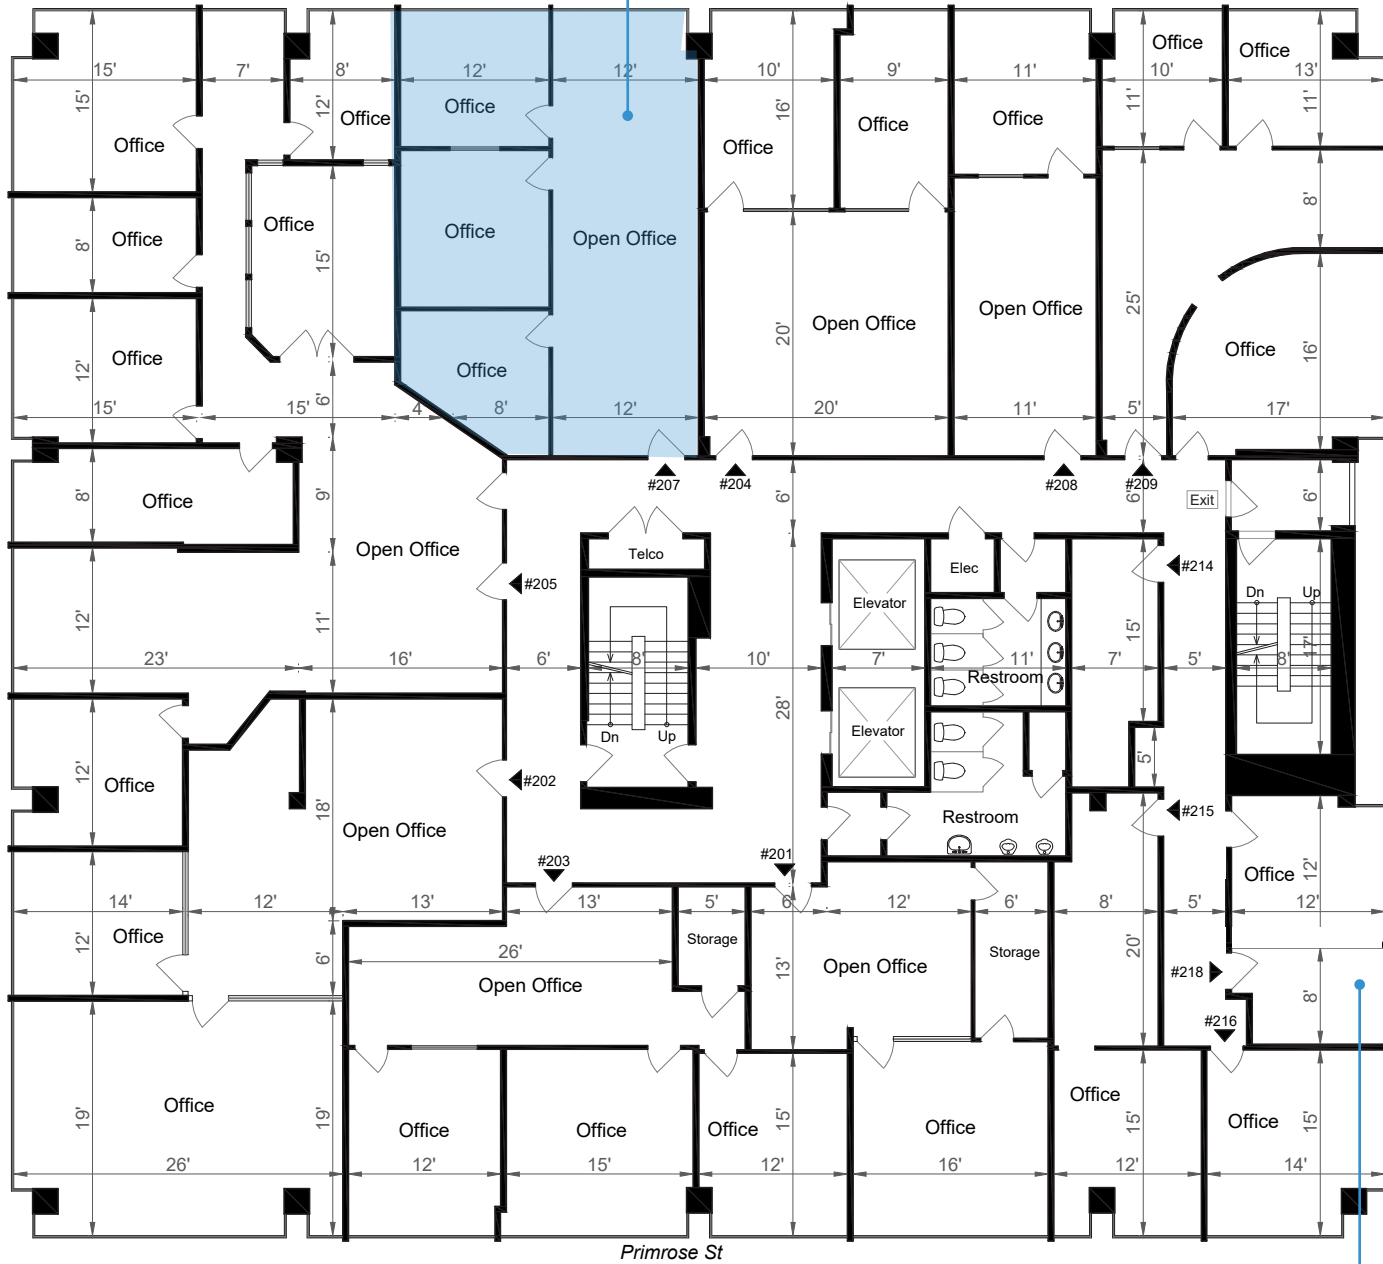

**Recently Updated Interior
Offices and Common Areas**

Abundant Natural Light

**Multiple City Parking
Structures Nearby**

**Asking Rate
\$3.95/SF Full Service**

AVAILABILITIES

SUITE 207

±925 Square Feet

SUITE 306

±5,758 Square Feet

Divisible to ±1,500 SF

SUITE 207
±925 Square Feet

SECOND FLOOR

SUITE 306
±5,758 Square Feet
Divisible to ±1,500

THIRD FLOOR

Prime Location DOWNTOWN BURLINGAME

SFO
San Francisco
International
Airport