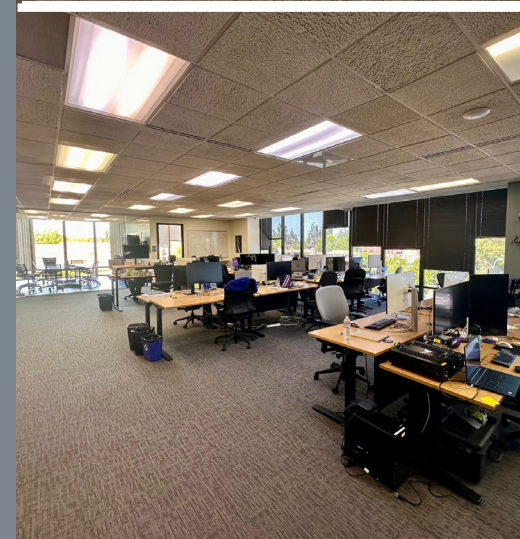

SUITE 306
±5,758 Square Feet
Divisible to ±1,500

THIRD FLOOR