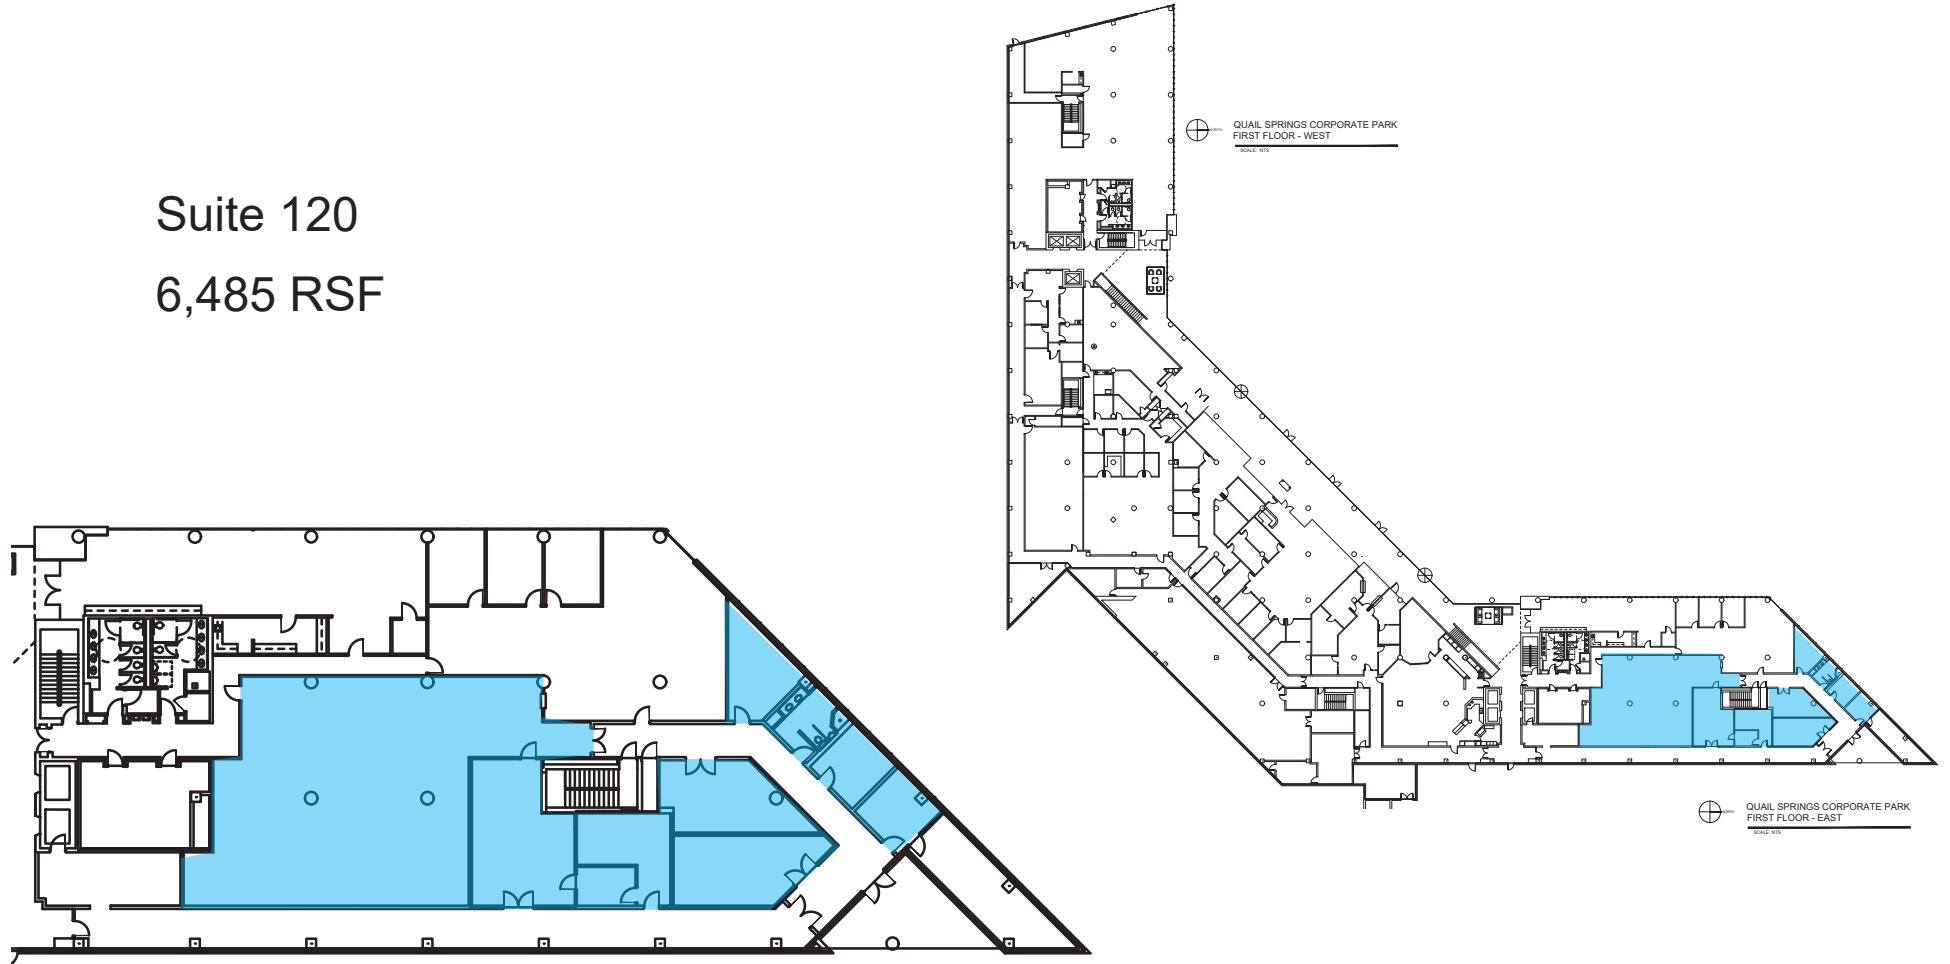

Quail Springs Corporate Park

1st Floor - Suite 120

Suite 120
6,485 RSF

Call Nick Bentley today at **405.842.0100**

nbentley@wiggprop.com | wiggprop.com