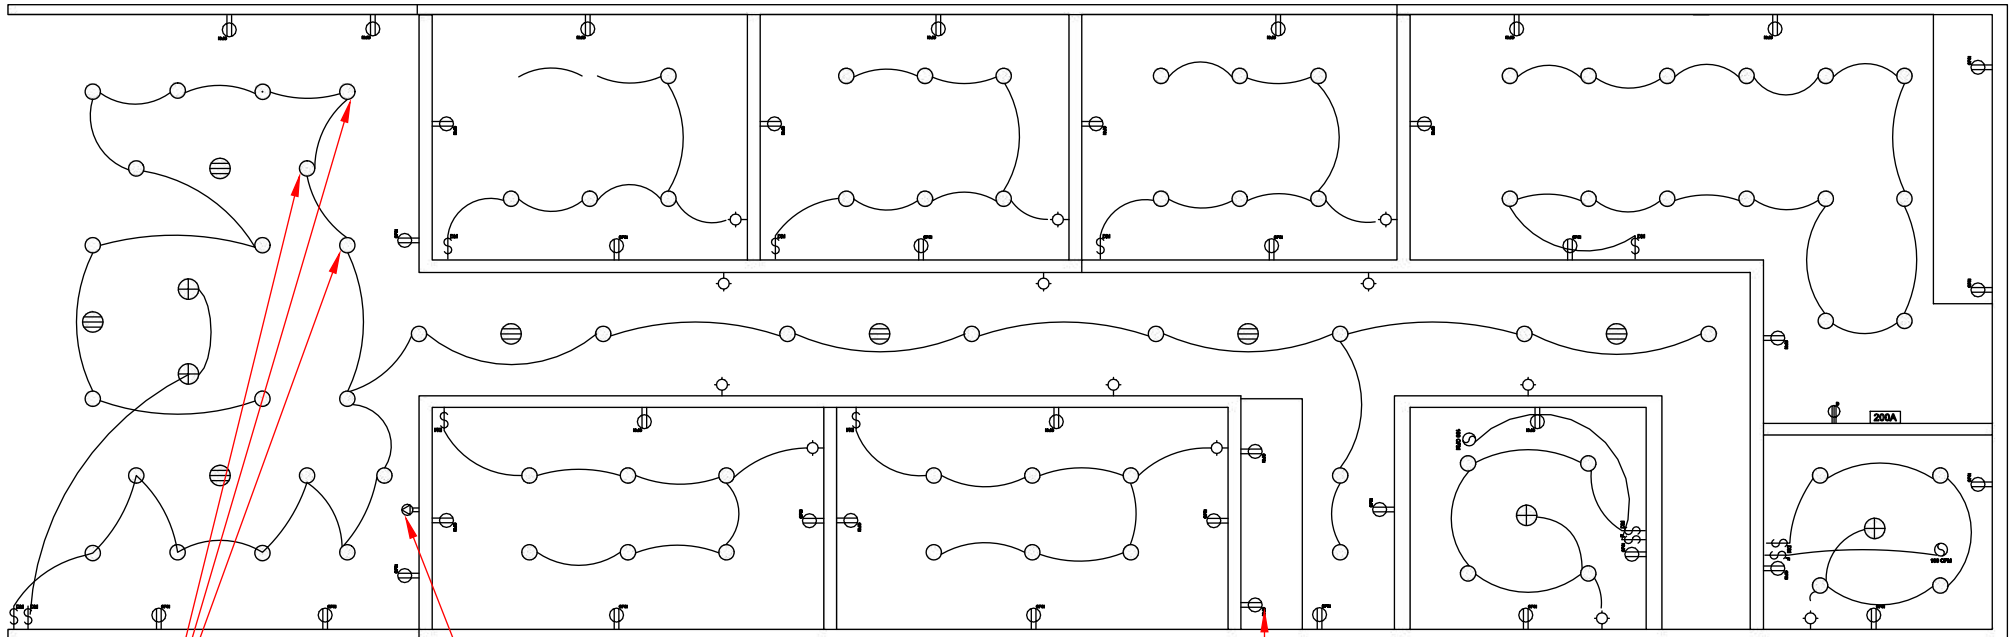

## GENERAL LAYOUT

\*These are not architectural plans.  
These are just for interior design purpose.

# ELECTRICAL LAYOUT

Hardwired Neon Light

For Stereo

Spot Light Recess Lights for Product Display

**Halo** Retrofit Adjustable Cool White LED Recessed Trim for 5" and 6" Trims  
Model: RA5606930WH

Rest of recess lights

**Halo** 5" / 6" Retrofit Soft White LED Recessed Light with Baffle Trim  
Model: LT560WH6930

Lutron Diva Collection for switches and outlets.

## RECEPTION SLATS

SLATS PERSPECTIVE 1

SLATS PERSPECTIVE 2

SLATS CROSS SECT

Severe Weather  
(Common: 2-in x 4  
-in x 12-ft; Actual:  
1.5-in x 3.5-in x 12  
-ft) #2 Prime  
Treated Lumber

Pine  
Anchor to floor.