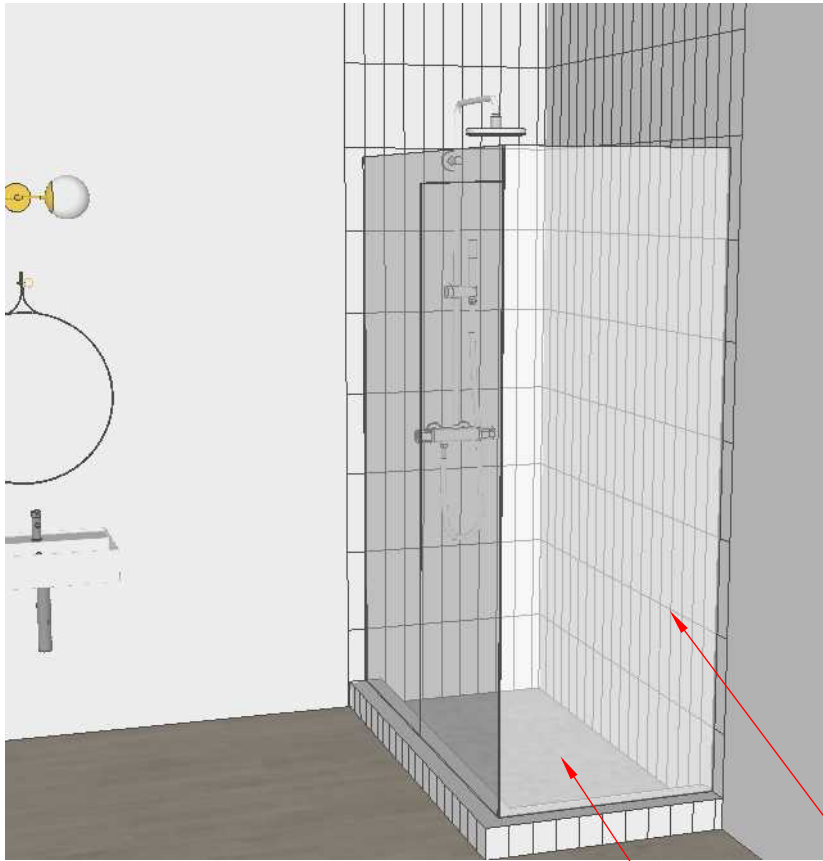

## RECEPTION SLATS

SLATS PERSPECTIVE 1

SLATS PERSPECTIVE 2

SLATS CROSS SECT

Severe Weather  
(Common: 2-in x 4  
-in x 12-ft; Actual:  
1.5-in x 3.5-in x 12  
-ft) #2 Prime  
Treated Lumber

Pine  
Anchor to floor.

Art Display in Wax Room

Wax Room Sconces

Floating Shelces

Barn Doors

Room #'s

Hallway Art Pieces

\*These are not architectural plans.  
These are just for interior design purpose.

# HALLWAY CABINETS & WAX ROOM SHELVES

\*These are not architectural plans.  
These are just for interior design purpose.

**Lay Bare Las Vegas::**

October 9, 2019 ::

3953 S. Maryland ::

Bathroom tray flooring

San GiorgioMarble Art 1.5 in. Hexagon Ceramic Mosaic

Canvas  
Meringue Ceramic Tile  
SKU: 100565969  
3x12  
Walls

Soldier Stack

ChrisROSE+Company

\*These are not architectural plans.  
These are just for interior design purpose.