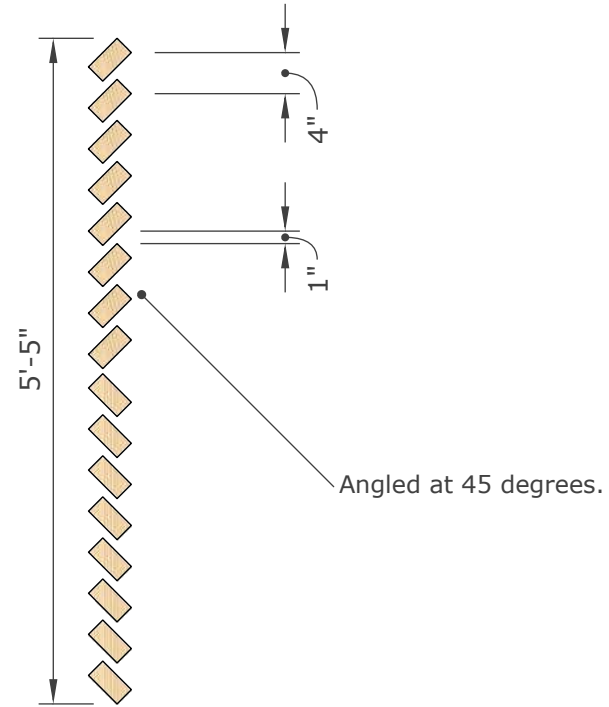

# PLUMBING LAYOUT

Scarabeo 5111  
Single Hole

Elate 1.2 GPM Single Hole

\*These are not architectural plans.  
These are just for interior design purpose.

## RECEPTION SLATS

SLATS PERSPECTIVE 1

SLATS PERSPECTIVE 2

SLATS CROSS SECT

Severe Weather  
(Common: 2-in x 4  
-in x 12-ft; Actual:  
1.5-in x 3.5-in x 12  
-ft) #2 Prime  
Treated Lumber

Pine  
Anchor to floor.