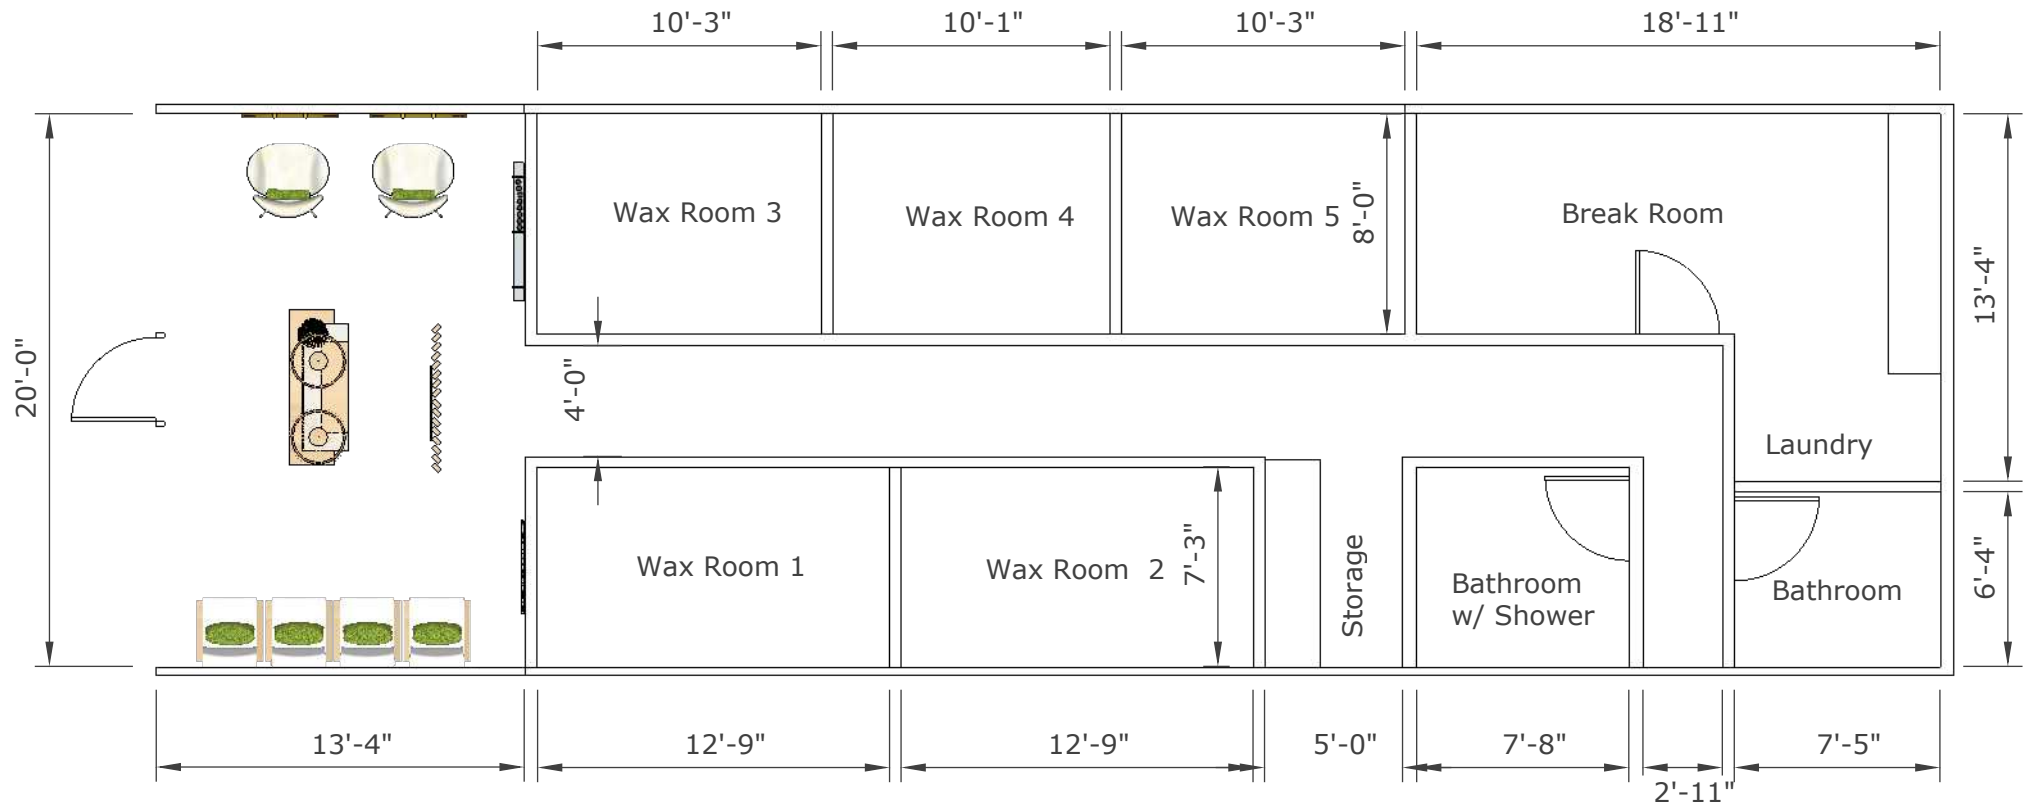

## GENERAL LAYOUT

\*These are not architectural plans.  
These are just for interior design purpose.

# ELECTRICAL LAYOUT

Hardwired Neon Light

For Stereo

Spot Light Recess Lights for Product Display

**Halo** Retrofit Adjustable Cool White LED Recessed Trim for 5" and 6" Trims  
Model: RA5606930WH

Rest of recess lights

## RECEPTION SLATS

SLATS PERSPECTIVE 1

SLATS PERSPECTIVE 2

SLATS CROSS SECT

Severe Weather  
(Common: 2-in x 4  
-in x 12-ft; Actual:  
1.5-in x 3.5-in x 12  
-ft) #2 Prime  
Treated Lumber

Pine  
Anchor to floor.