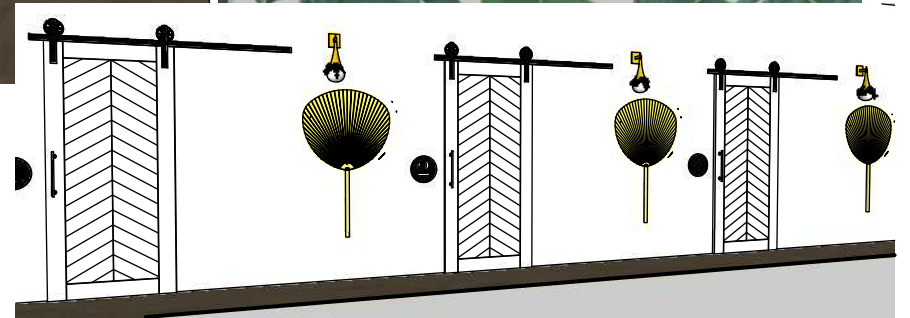

## RECEPTION SLATS

SLATS PERSPECTIVE 1

SLATS PERSPECTIVE 2

SLATS CROSS SECT

Severe Weather  
(Common: 2-in x 4  
-in x 12-ft; Actual:  
1.5-in x 3.5-in x 12  
-ft) #2 Prime  
Treated Lumber

Pine  
Anchor to floor.

Art Display in Wax Room

Wax Room Sconces

Floating Shelces

Barn Doors

Room #'s

Hallway Art Pieces

\*These are not architectural plans.  
These are just for interior design purpose.

# HALLWAY CABINETS & WAX ROOM SHELVES

\*These are not architectural plans.  
These are just for interior design purpose.

**Lay Bare Las Vegas::**

October 9, 2019 ::

3953 S. Maryland ::

Bathroom tray flooring