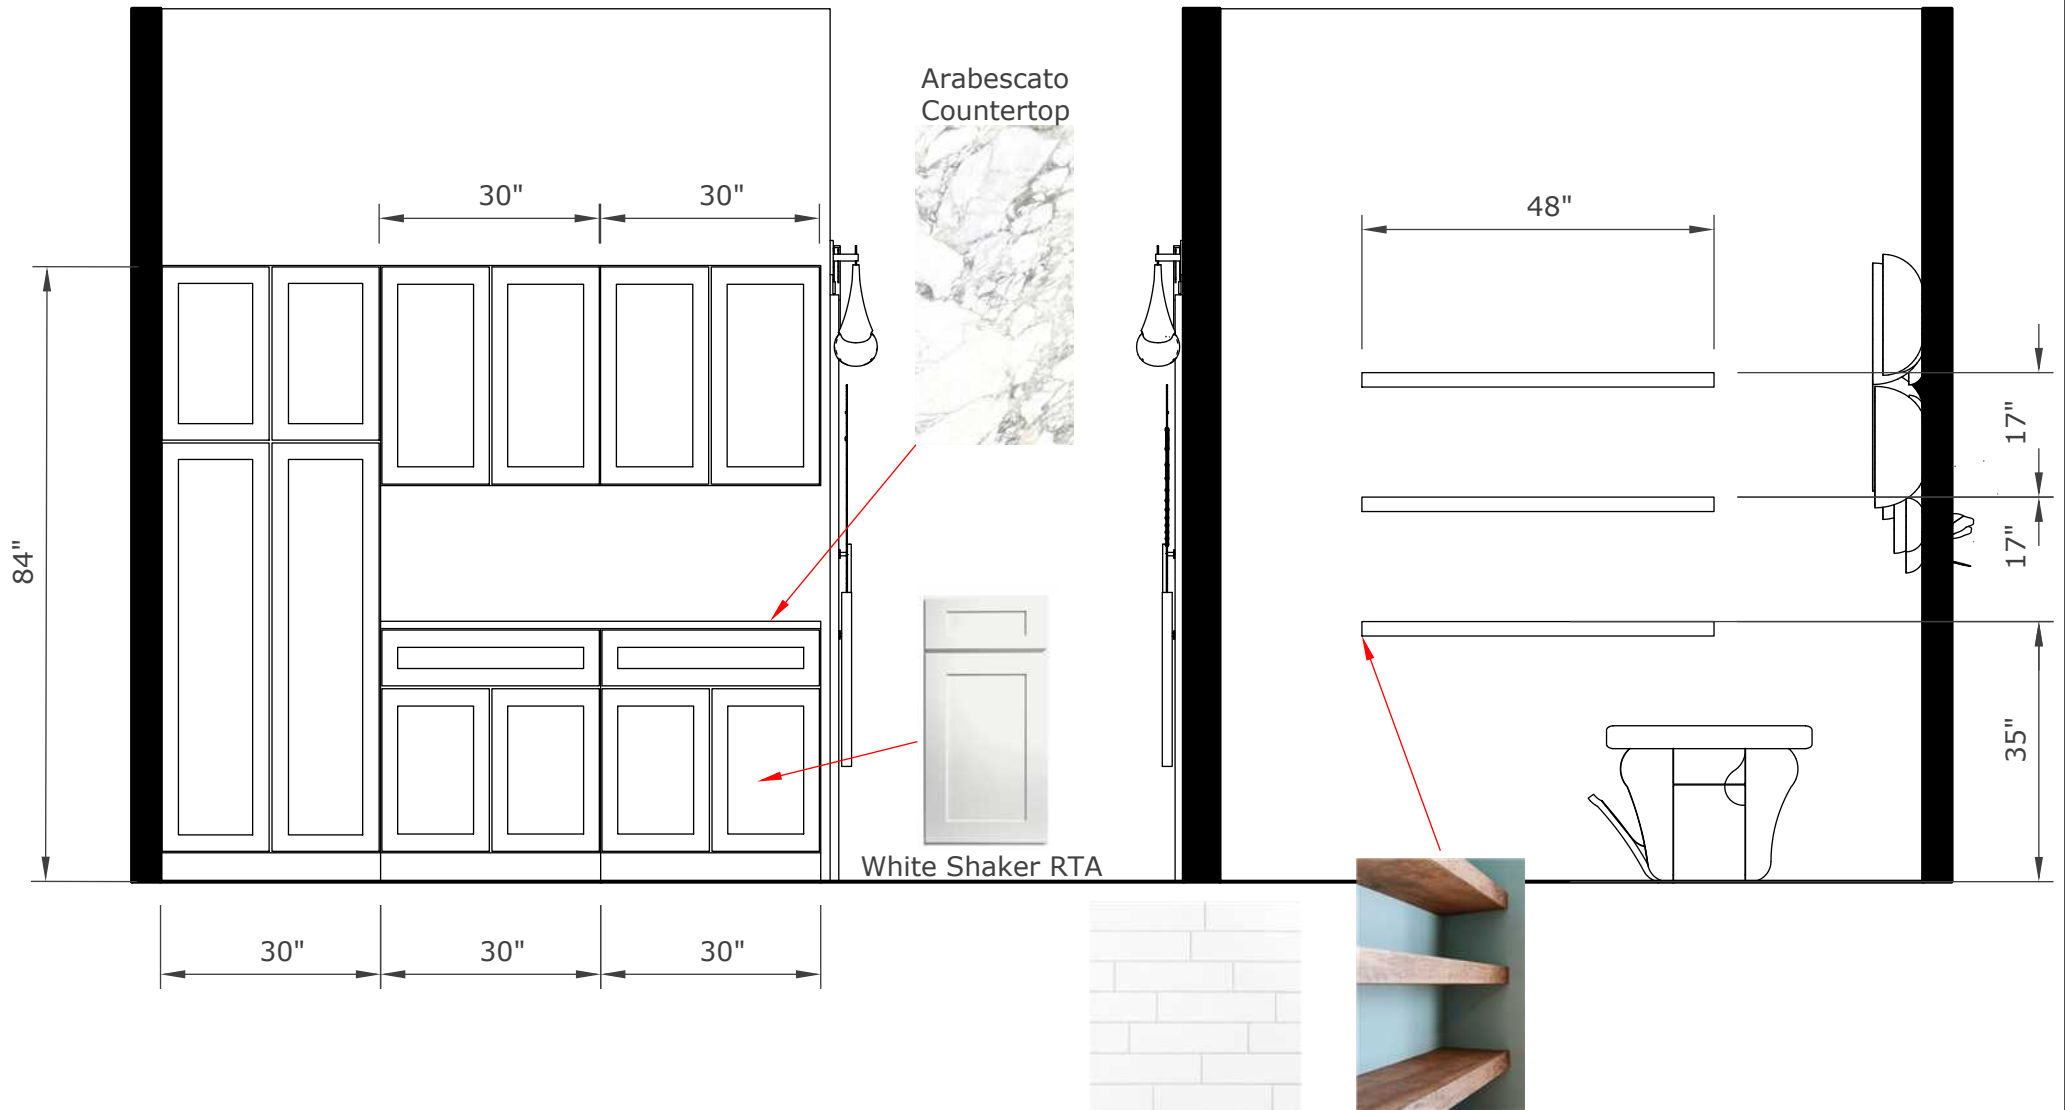

## RECEPTION SLATS

SLATS PERSPECTIVE 1

SLATS PERSPECTIVE 2

SLATS CROSS SECT

Severe Weather  
(Common: 2-in x 4  
-in x 12-ft; Actual:  
1.5-in x 3.5-in x 12  
-ft) #2 Prime  
Treated Lumber

Pine  
Anchor to floor.

Art Display in Wax Room

Wax Room Sconces

Floating Shelces

Barn Doors

Room #'s

Hallway Art Pieces

\*These are not architectural plans.  
These are just for interior design purpose.

# HALLWAY CABINETS & WAX ROOM SHELVES

\*These are not architectural plans.  
These are just for interior design purpose.

**Lay Bare Las Vegas::**

October 9, 2019 ::

3953 S. Maryland ::

Bathroom tray flooring