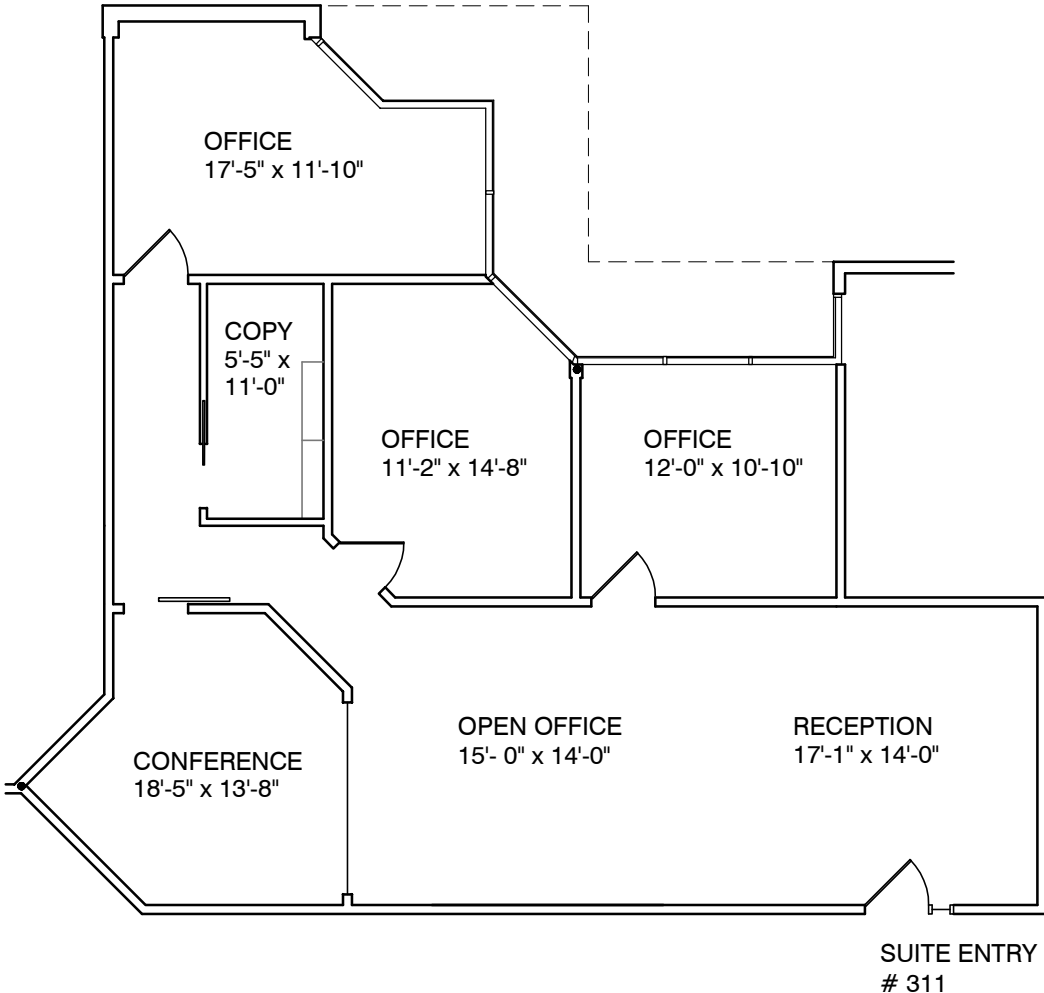

SUITE # 311
1,420 RENTABLE SQ. FT.

SUPERSTITION OFFICE PLAZA
4041 SOUTH McCLINTOCK DRIVE
TEMPE, ARIZONA 85282

NORTH

All dimensions are approximate

Revised: 11-13 -14