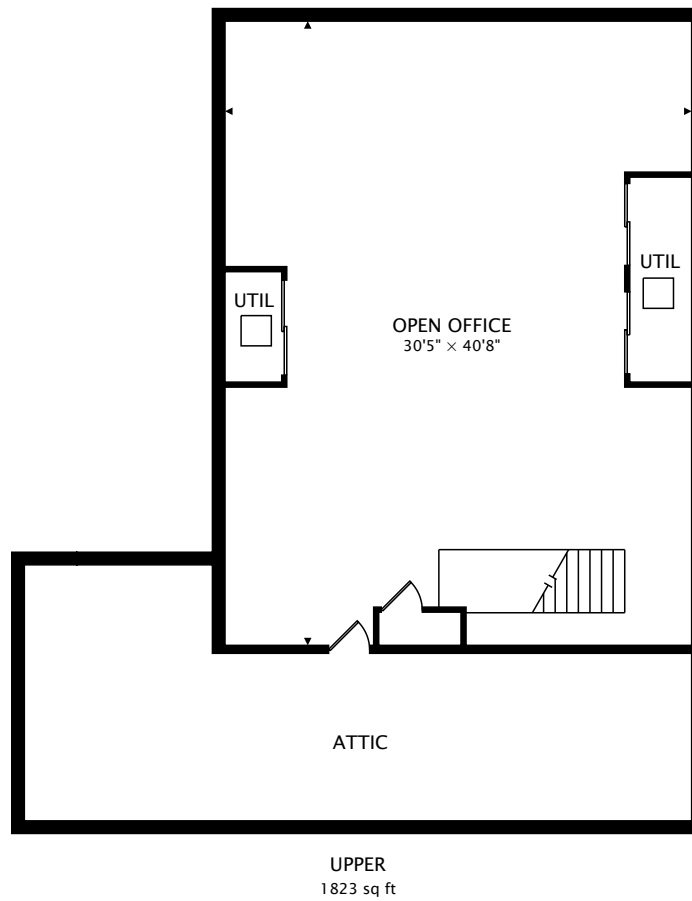

324 WEST TOUHY AVENUE  
 PARK RIDGE, ILLINOIS 60068

TOTAL  
 5688 sq ft + 1195 sq ft BELOW GRADE

CAPTURED ON: 2 APR 2021  
 DIMENSIONS, AREAS, LAYOUTS AND DETAILS ARE APPROXIMATE  
 AND SHOULD BE CONSIDERED ILLUSTRATIVE ONLY.

<http://www.atproperties.com/agents/MikeRourke>

TOTAL  
5688 sq ft + 1195 sq ft BELOW GRADE

324 WEST TOUHY AVENUE  
PARK RIDGE, ILLINOIS 60068

LOWER  
1195 sq ft BELOW GRADE

TOTAL  
5688 sq ft + 1195 sq ft BELOW GRADE