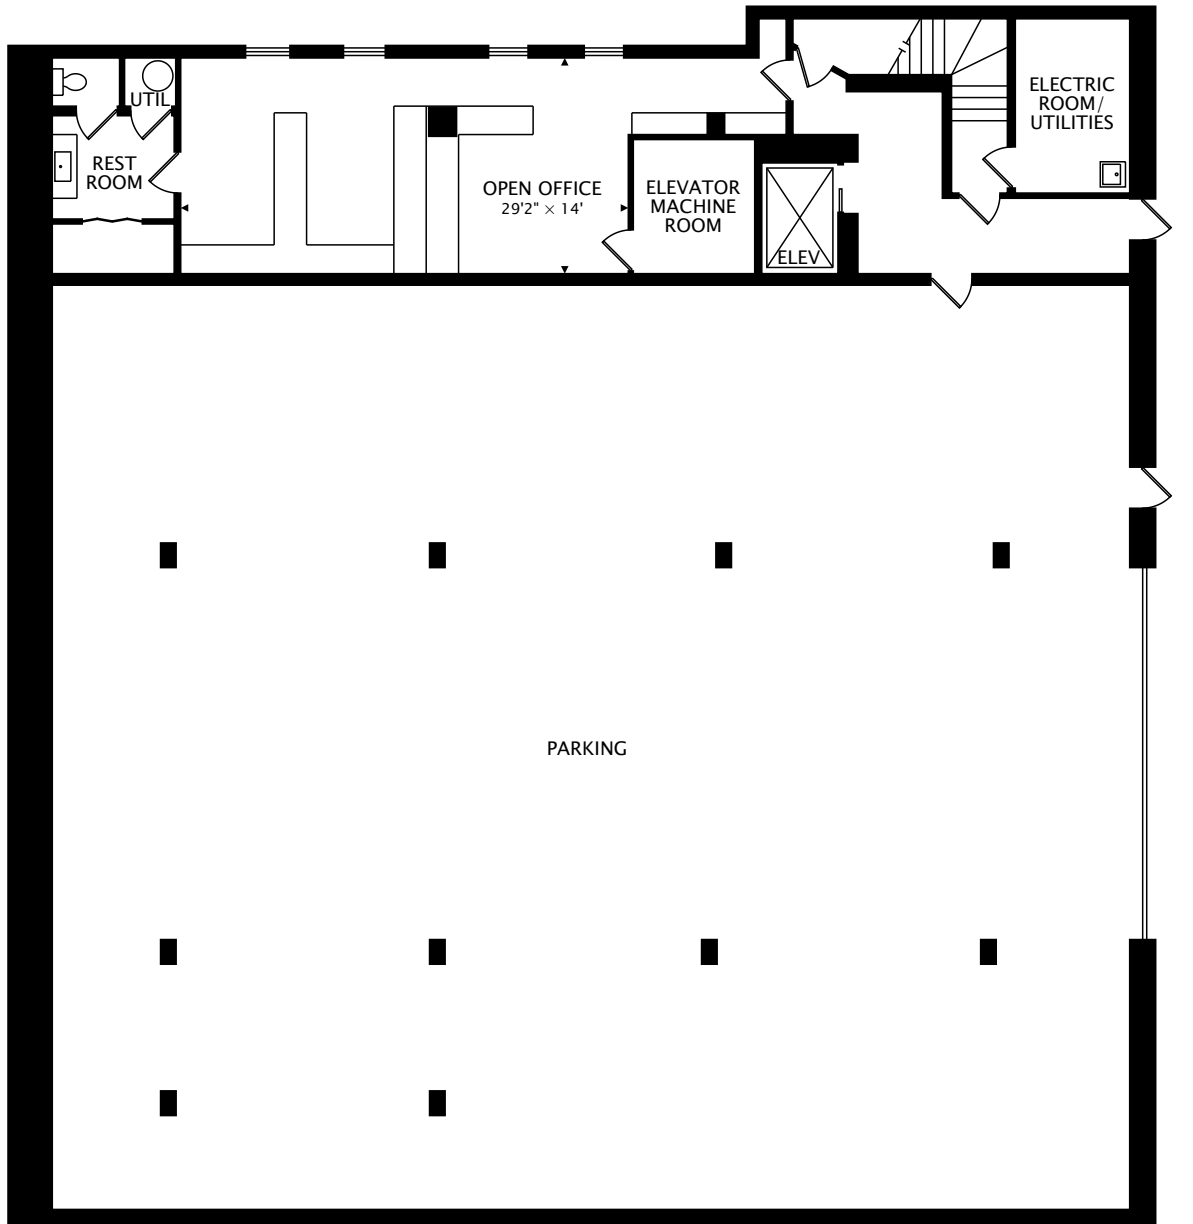

324 WEST TOUHY AVENUE  
 PARK RIDGE, ILLINOIS 60068

TOTAL  
 5688 sq ft + 1195 sq ft BELOW GRADE

CAPTURED ON: 2 APR 2021  
 DIMENSIONS, AREAS, LAYOUTS AND DETAILS ARE APPROXIMATE  
 AND SHOULD BE CONSIDERED ILLUSTRATIVE ONLY.

<http://www.atproperties.com/agents/MikeRourke>

TOTAL  
5688 sq ft + 1195 sq ft BELOW GRADE

324 WEST TOUHY AVENUE  
PARK RIDGE, ILLINOIS 60068

LOWER  
1195 sq ft BELOW GRADE

TOTAL  
5688 sq ft + 1195 sq ft BELOW GRADE