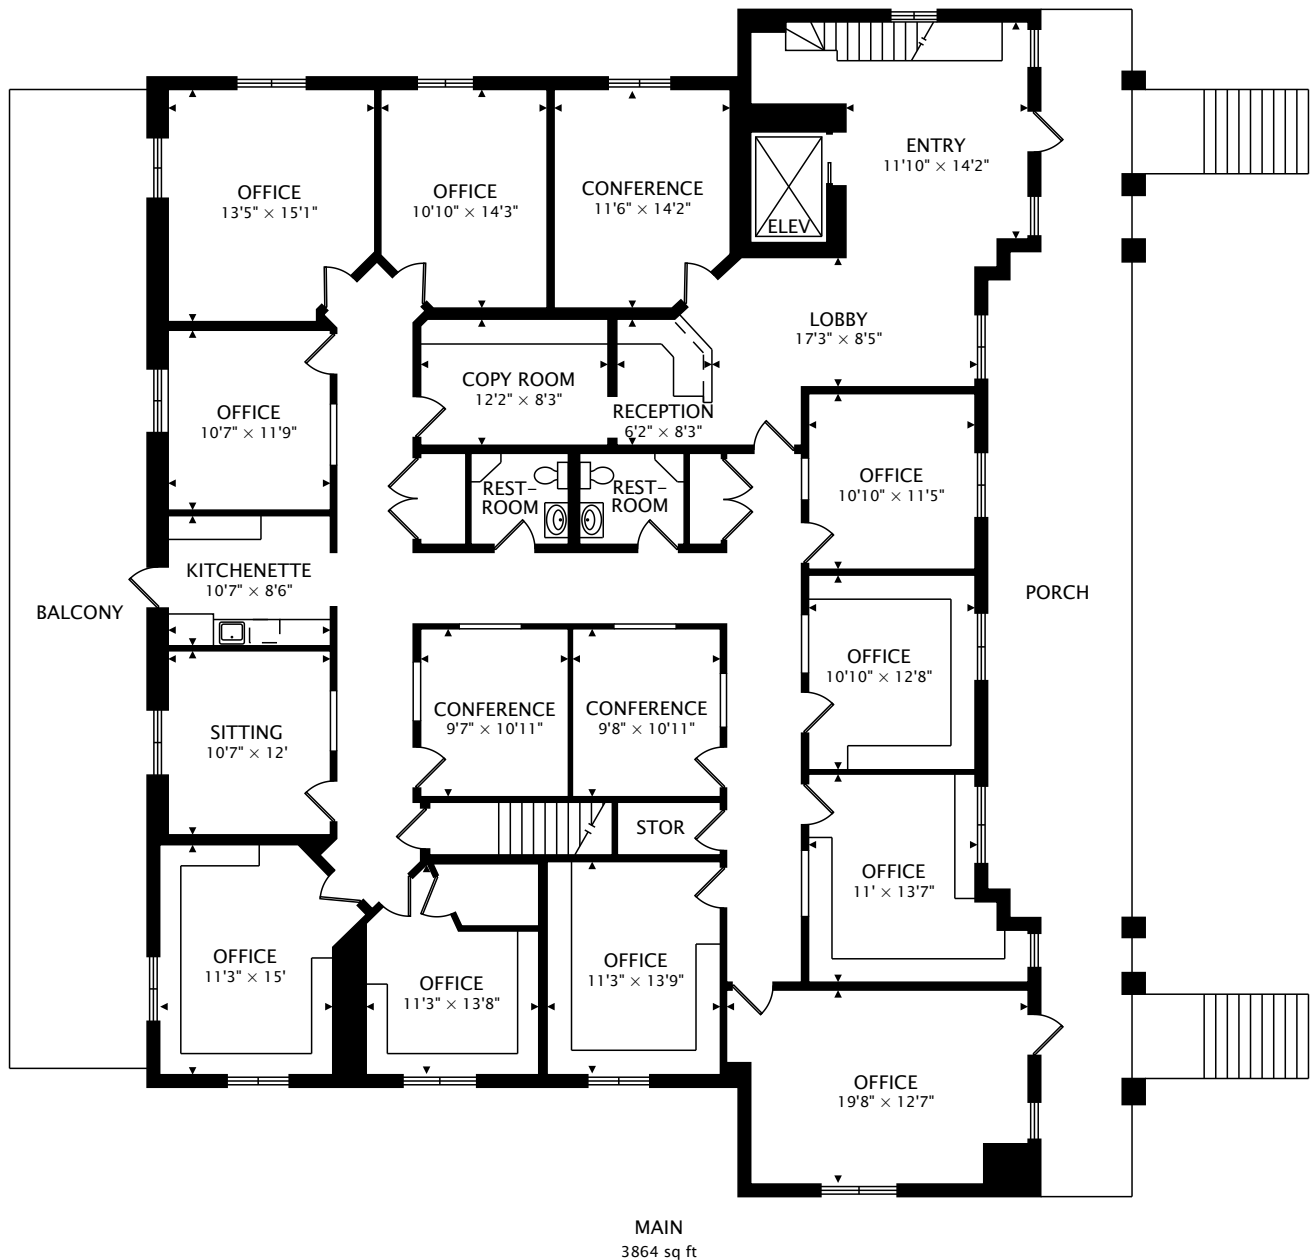

324 WEST TOUHY AVENUE  
 PARK RIDGE, ILLINOIS 60068

TOTAL  
 5688 sq ft + 1195 sq ft BELOW GRADE

CAPTURED ON: 2 APR 2021  
 DIMENSIONS, AREAS, LAYOUTS AND DETAILS ARE APPROXIMATE  
 AND SHOULD BE CONSIDERED ILLUSTRATIVE ONLY.

<http://www.atproperties.com/agents/MikeRourke>

TOTAL  
5688 sq ft + 1195 sq ft BELOW GRADE

324 WEST TOUHY AVENUE  
PARK RIDGE, ILLINOIS 60068

LOWER  
1195 sq ft BELOW GRADE

TOTAL  
5688 sq ft + 1195 sq ft BELOW GRADE