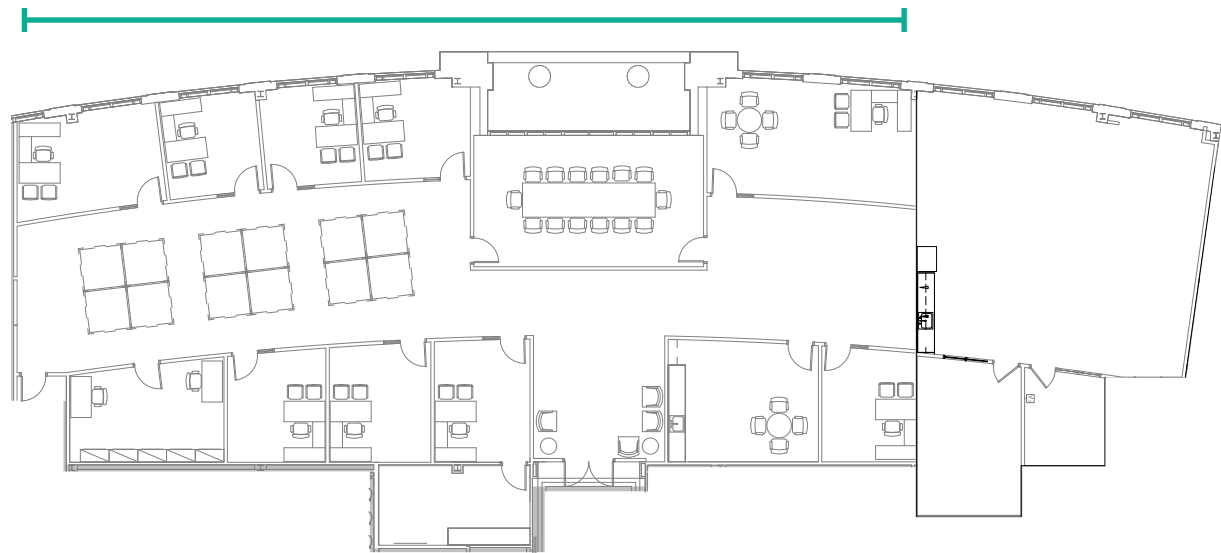

SUITE 345 + SUITE 350

SUITE 350 | 6,152 RSF

SUITE 345 | 1,958 RSF

FOR MORE INFO, CONTACT

JENNIFER KURZ | 704.295.0412 | JTK@TRINITY-PARTNERS.COM

TIM ARNOLD | 704.295.0404 | TARNOLD@TRINITY-PARTNERS.COM