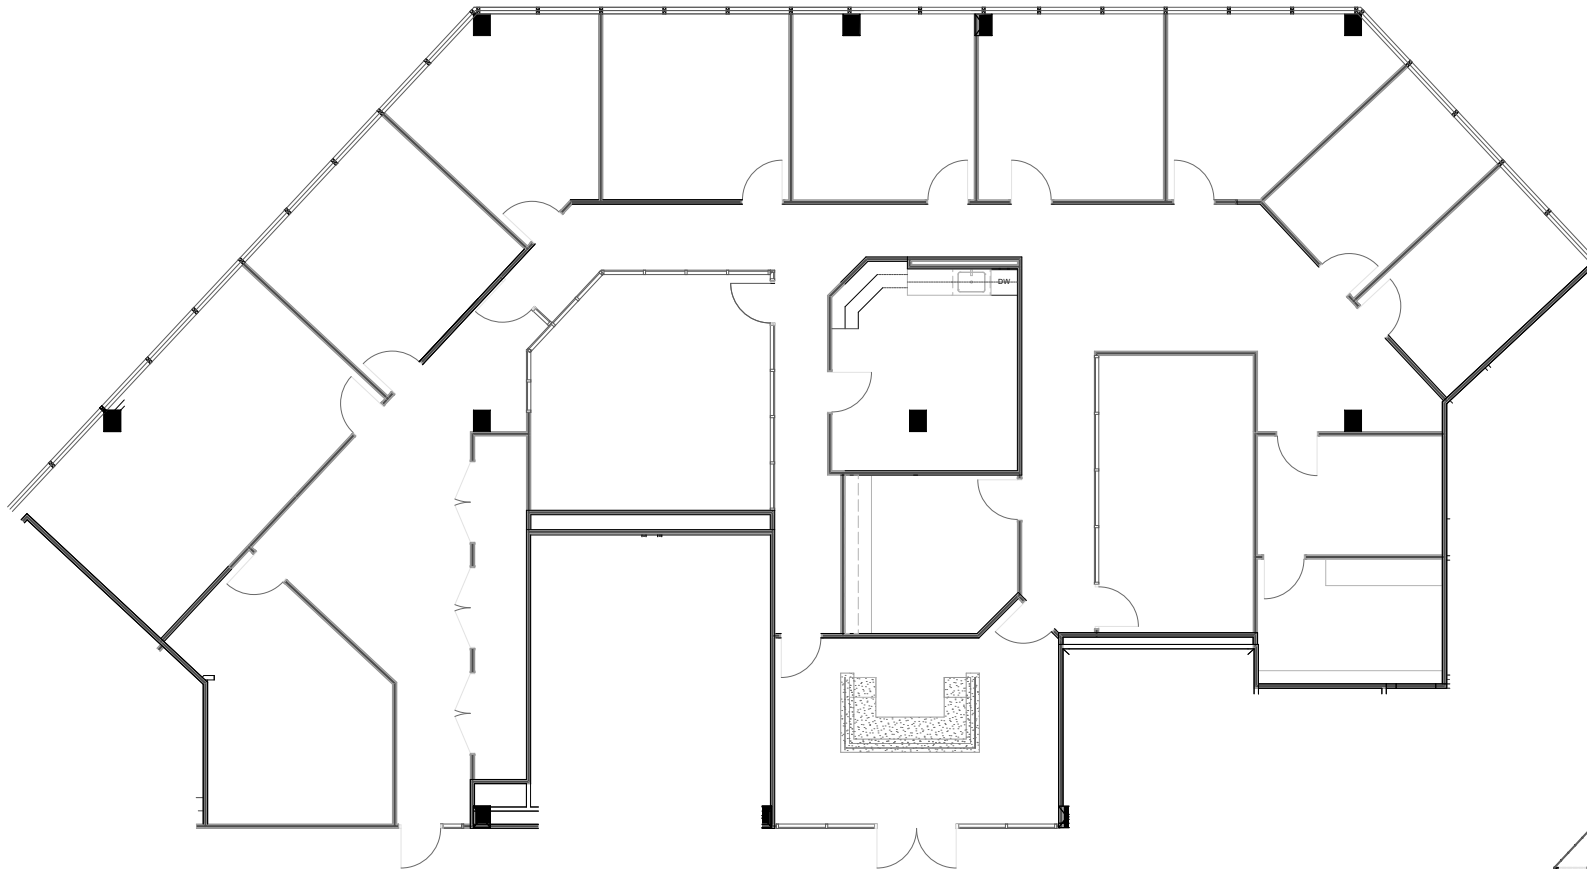

11111 KATY FREEWAY | HOUSTON, TEXAS 77079

Suite 800 - 5,866 SF

**Robert LaCoure**  
Senior Director  
+1 832 919 8425  
robert.lacoure@cushwake.com

**Jill Nesloney**  
Director  
+1 832 699 3001  
jill.nesloney@cushwake.com