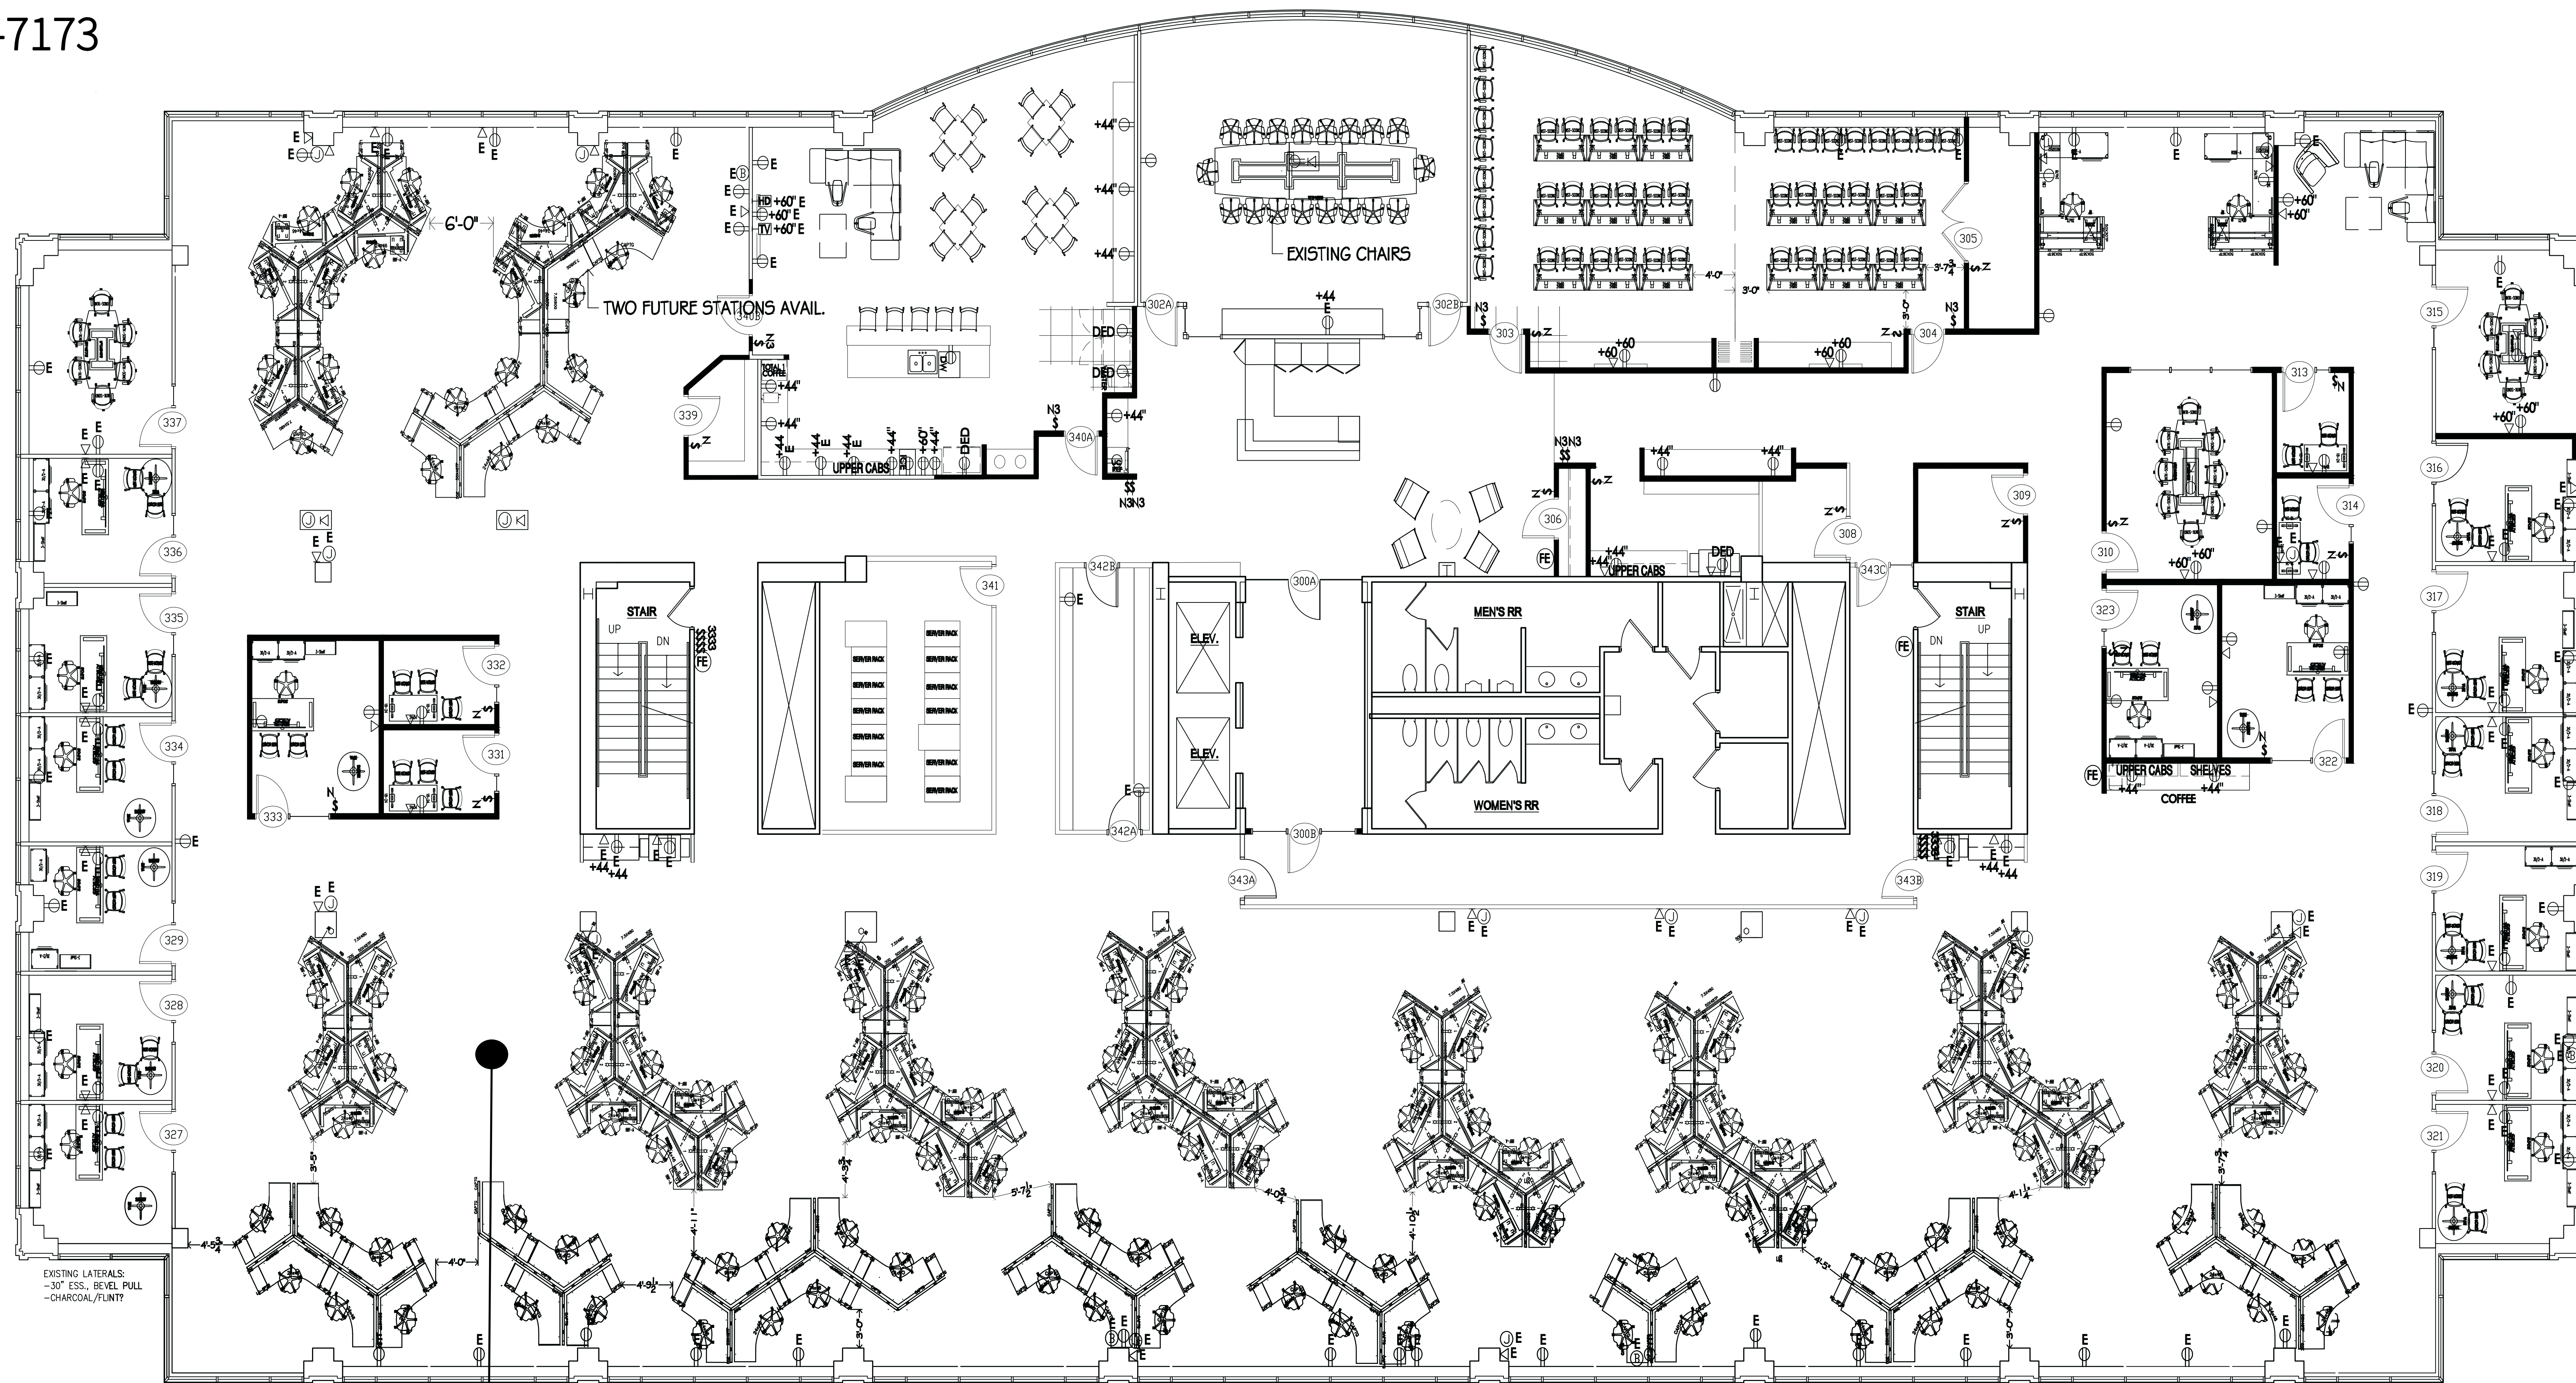

LEASING CONTACT:
KEVIN GILLIHAN
317-810-7355
ABBY ZITO
317-810-7173

23,894 RSF

SUITE 300 LAKE POINTE III

8470 ALLISON POINTE BLVD.
INDIANAPOLIS, INDIANA