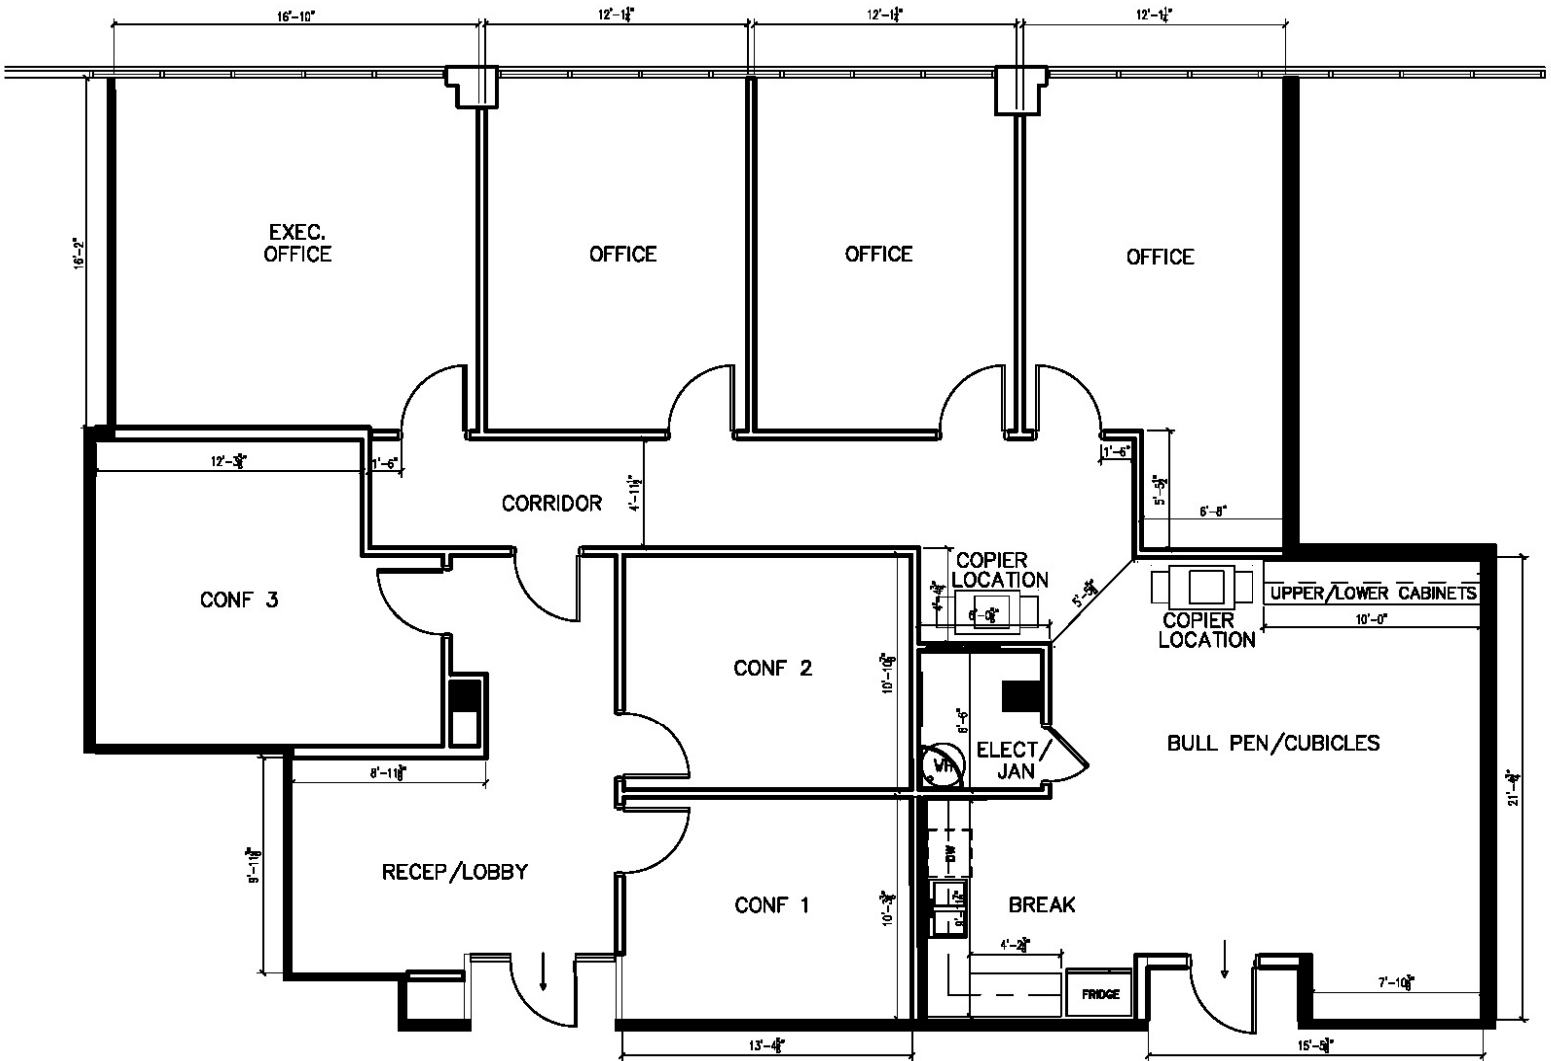

4701 Old Shepard  
 Plano, Texas  
 Suite 240 - 3,277 SF

For Leasing Information

Dane Thomson

214-682-9005

HEALTHCARE & OFFICE REAL ESTATE SERVICES