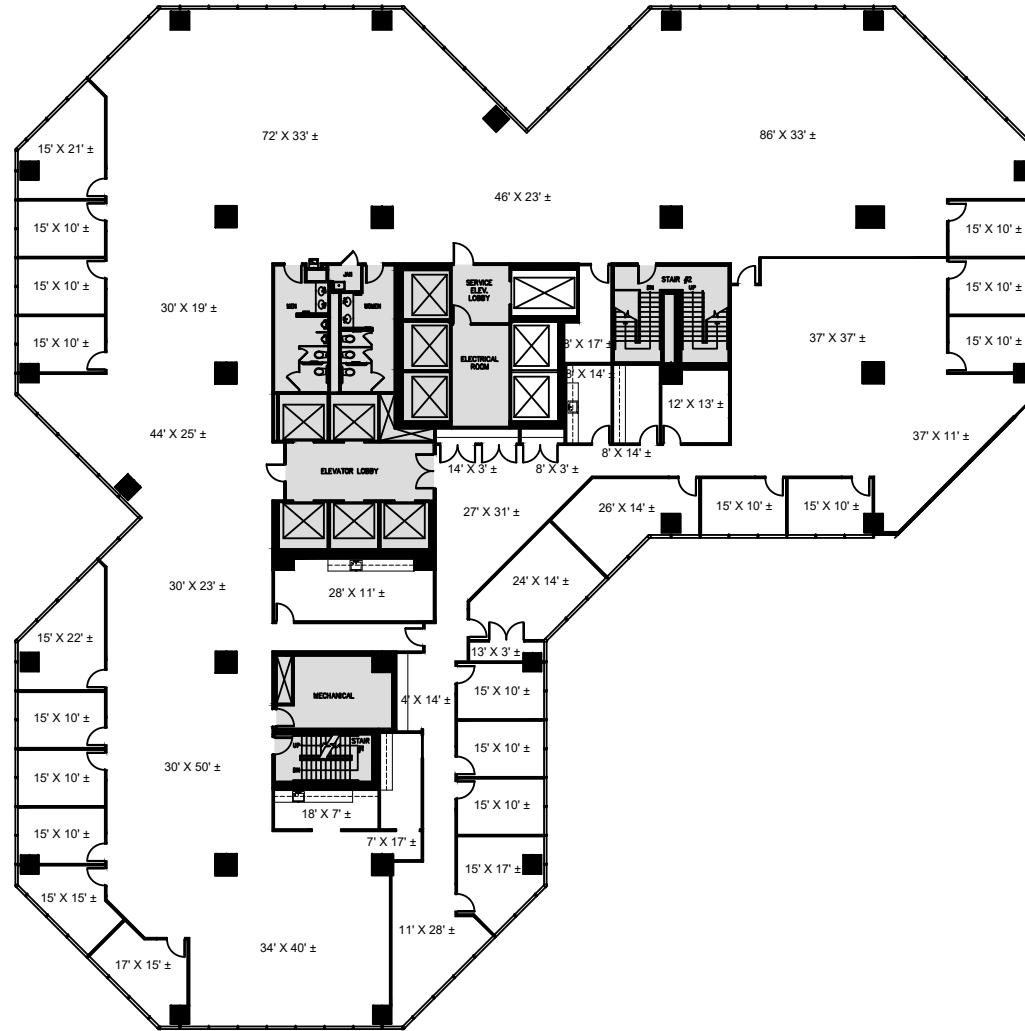

URBAN TOWERS

222 W LAS COLINAS BLVD.
IRVING, TX 75038

URBAN TOWERS

SUITE 400N - 21,988 RSF